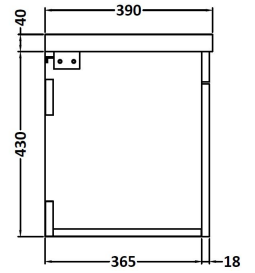

CUSTOMER DATA SHEET

DESCRIPTION: 800 Wh Single Drawer Vanity With Basin A