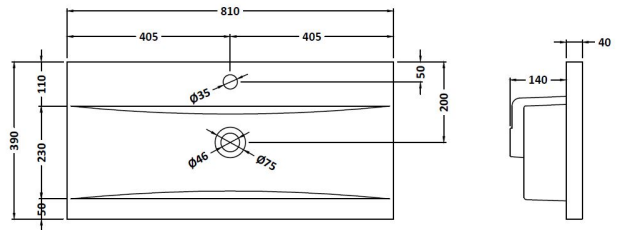

### PRODUCT DIMENSIONS

Height (mm)	Width (mm)	Depth (mm)	Nett Wgt Kg
430	800	383	19

### PACKAGING DIMENSIONS

Height (mm)	Width (mm)	Depth (mm)	Gross Wgt Kg
405	820	450	19

### OUTER BOX DIMENSIONS (If Applicable)

Height (mm)	Width (mm)	Depth (mm)	Gross Wgt Kg

# CUSTOMER DATA SHEET - CERAMICS

**DESCRIPTION:** 800 Mid Edged Basin 1 Th

PRODUCT DIMENSIONS			
Height (mm)	Width (mm)	Depth (mm)	Nett Wgt Kg
180	810	390	15

PACKAGING DIMENSIONS			
Height (mm)	Width (mm)	Depth (mm)	Gross Wgt Kg
210	410	830	15