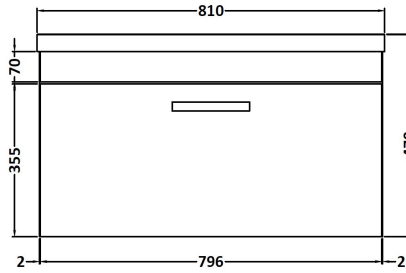

CUSTOMER DATA SHEET

DESCRIPTION: 800 Wh Single Drawer Vanity With Basin A