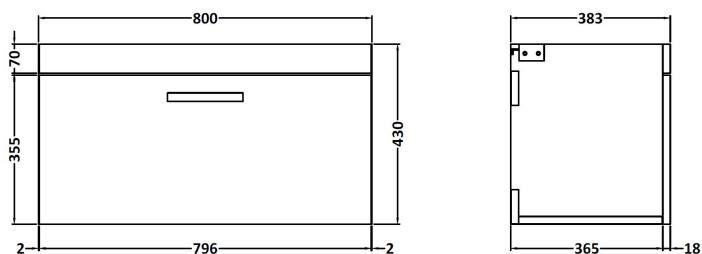

# CUSTOMER DATA SHEET - FURNITURE

**DESCRIPTION:** 800 Wall Hung Single Drawer Basin Unit

### PRODUCT DIMENSIONS

Height (mm)	Width (mm)	Depth (mm)	Nett Wgt Kg
430	800	383	19

### PACKAGING DIMENSIONS

Height (mm)	Width (mm)	Depth (mm)	Gross Wgt Kg
405	820	450	19

# CUSTOMER DATA SHEET - CERAMICS

**DESCRIPTION:** 800 Mid Edged Basin 1 Th

PRODUCT DIMENSIONS			
Height (mm)	Width (mm)	Depth (mm)	Nett Wgt Kg
180	810	390	15

PACKAGING DIMENSIONS			
Height (mm)	Width (mm)	Depth (mm)	Gross Wgt Kg
210	410	830	15