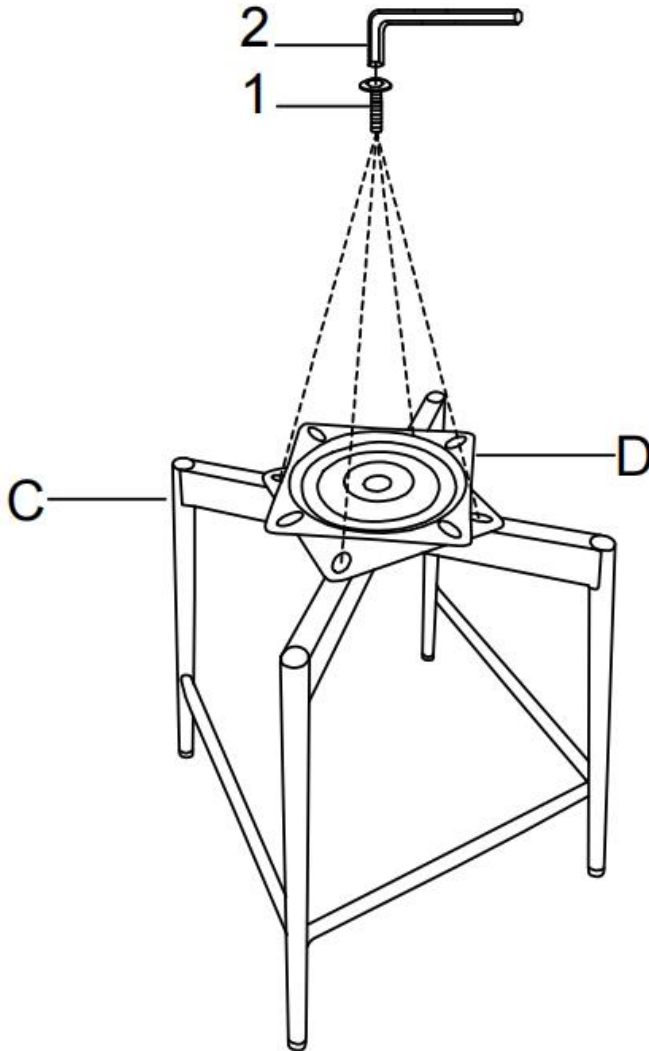

D

SWIVEL PLATE
QTY 1

Hardware Description

1

ALLEN KEY SCREW
M6 x 20 mm
QTY 12

2

ALLEN KEY
M6 x 70 mm
QTY 1

Step 1

1. Attach Swivel Plate (D) to Frame (C) using four Allen Key Screws (1).
2. Use Allen Key (2) to tighten.

Step 2

1. Place the Seat (B) upside down on a flat, smooth surface.
2. Attach Back (A) to Seat (B) using four Allen Key Screws (1).
3. Use Allen Key (2) to tighten.