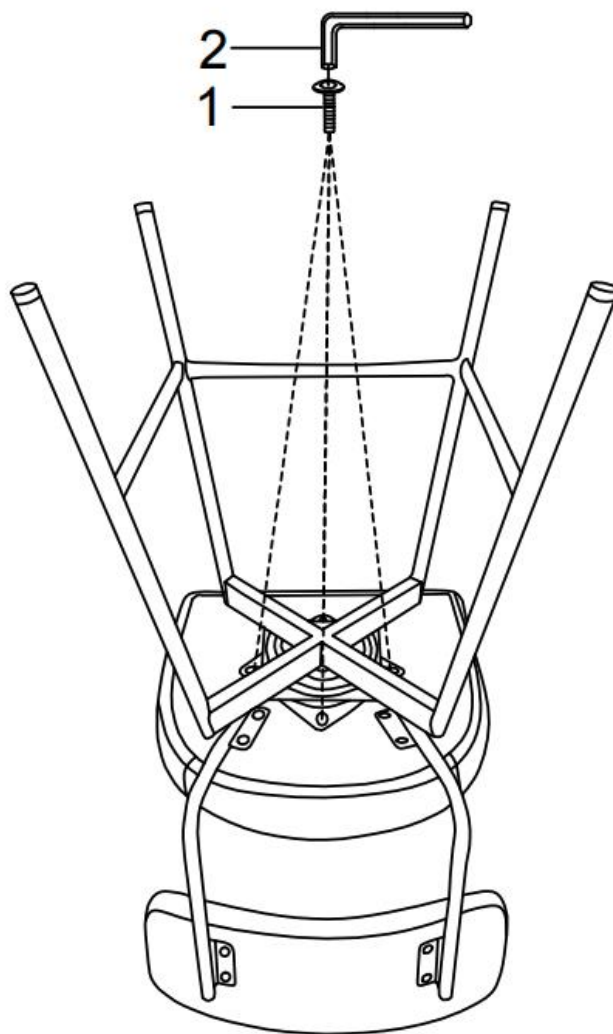

Step 3

1. Place assembled Seat and Back upside down on a flat smooth surface.
2. Attach Frame (C) to assembled Seat and Back using four Allen Key Screws (1).
3. Use Allen Key (2) to tighten.