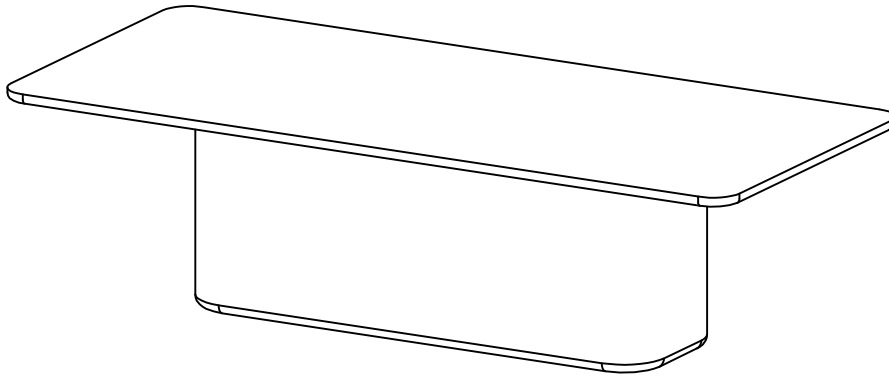

# ASSEMBLY INSTRUCTION FOR

MODEL: Morley Dining table

HARDWARE LIST				
A		Bolts	M8x25	6
B		Flat washer	8-22	6
C		Allen Wrench	5	1
D		Bolts	M8x30	6

**Step 1**

**Step 2**