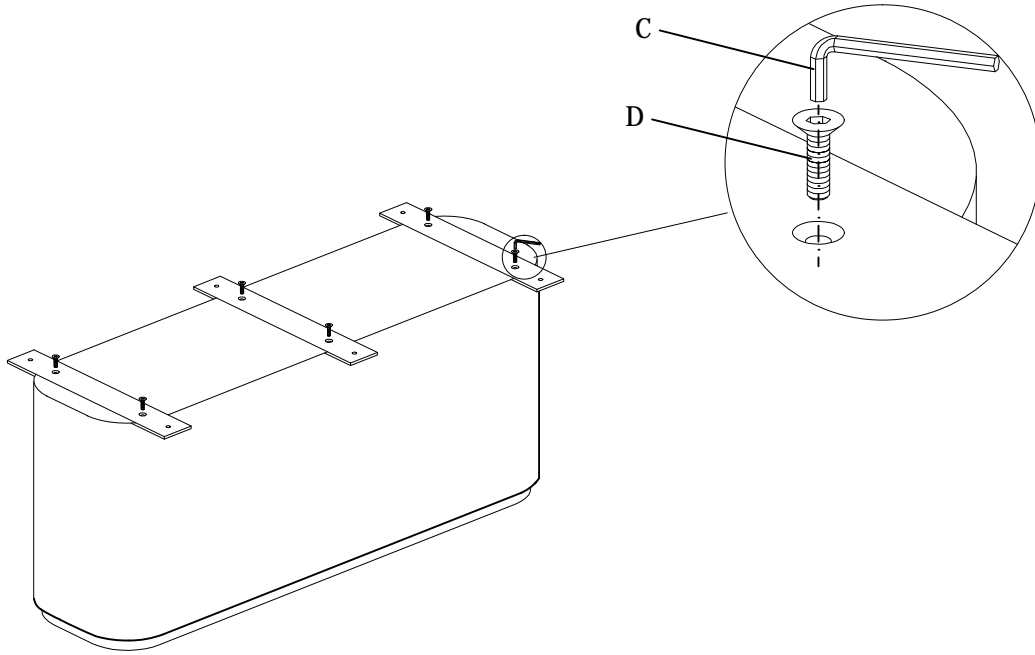

# ASSEMBLY INSTRUCTION FOR

MODEL: Morley Dining table

HARDWARE LIST				
A		Bolts	M8x25	6
B		Flat washer	8-22	6
C		Allen Wrench	5	1
D		Bolts	M8x30	6

**Step 1**

**Step 2**