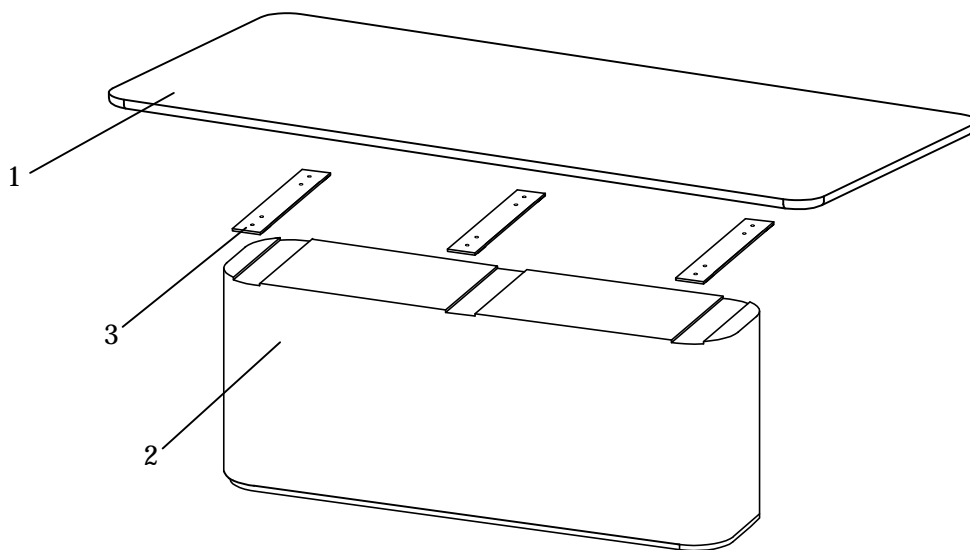

# ASSEMBLY INSTRUCTION FOR

MODEL: Morley Dining table

HARDWARE LIST				
A		Bolts	M8x25	6
B		Flat washer	8-22	6
C		Allen Wrench	5	1
D		Bolts	M8x30	6

**Step 1**

**Step 2**