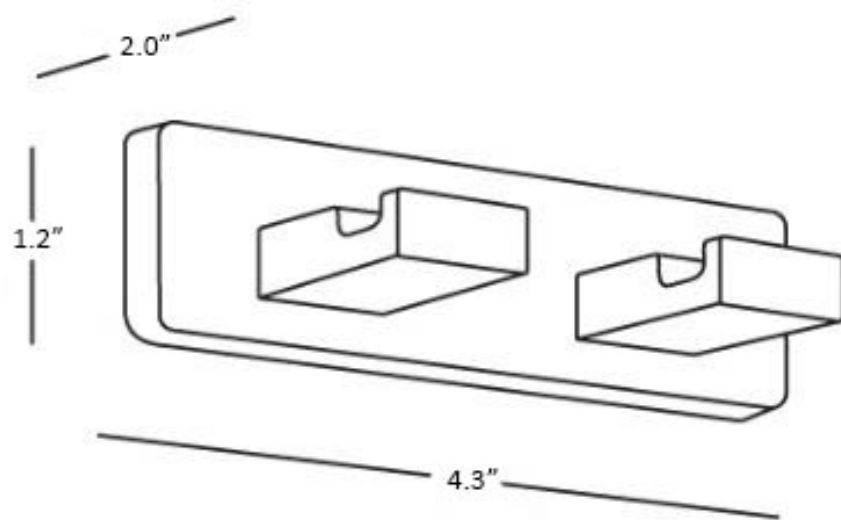

Features

- Double bathroom hook
- Polished chrome
- Solid brass base

Lea A1920B

SKU# | Option:

- Lea A1920B | Polished chrome

Finishes

 CR Polished Chrome

<p>Collection Lea</p>	<p>Model Lea A1920B</p>	<p>Dimensions Metric <i>1 inch = 2.54 cm</i> <i>1 inch = 25.4 mm</i></p>	 <p>1051 Lea Drive - Collegeville, PA 19426 Tel. 215 513 9400 - Fax 610 831 0215 www.ws bathcollections.com - info@ws bathcollectins.com</p>
----------------------------------	--------------------------------------	--	---

Product Specs Sheets

Collection
Lea

Model |
Lea A1920B

Dimensions Metric

1 inch = 2.54 cm
1 inch = 25.4 mm

WS[®]
BATH
COLLECTIONS

1051 Lea Drive - Collegeville, PA 19426
Tel. 215 513 9400 - Fax 610 831 0215
www.ws bathcollections.com - info@ws bathcollections.com