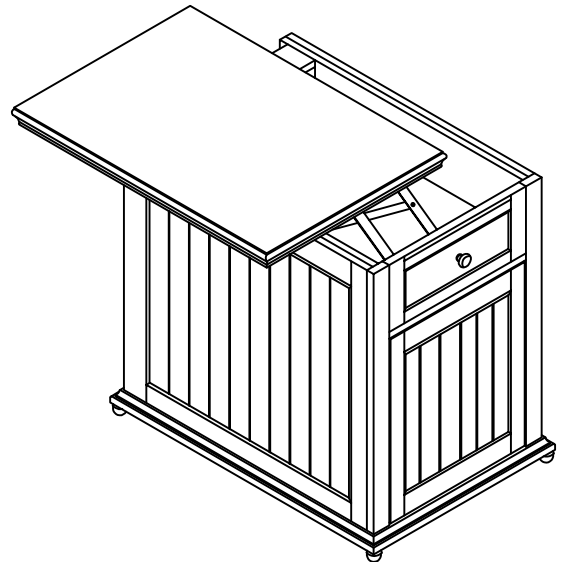

Owner Manual

NOTE:

This brochure contains IMPORTANT safety info. Please read and keep for future reference.