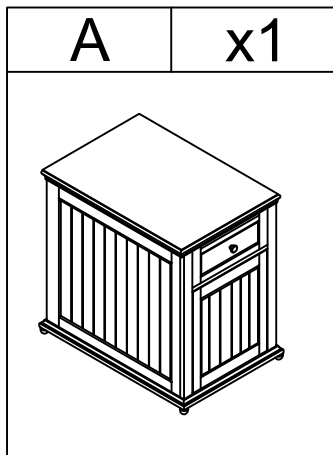

Weight Limitation

100 LBS

PARTS LIST

HARDWARE LIST

1#	x2	2#	x2	3#	x16	5#	x4
							
				φ3*15mm			

TOOL LIST

4#	x1
	

HARDWARE SPARE LIST

3#	x2
	
φ3*15mm	

ASSEMBLY INSTRUCTIONS

STEP-1

1. Connect caster #1/#2 to part (A) with screw #3, tight screw with screwdriver #4.

ASSEMBLY INSTRUCTIONS

STEP-2

1. Insert shelf holder 5# to the part(A) and attach the part(B) to them.