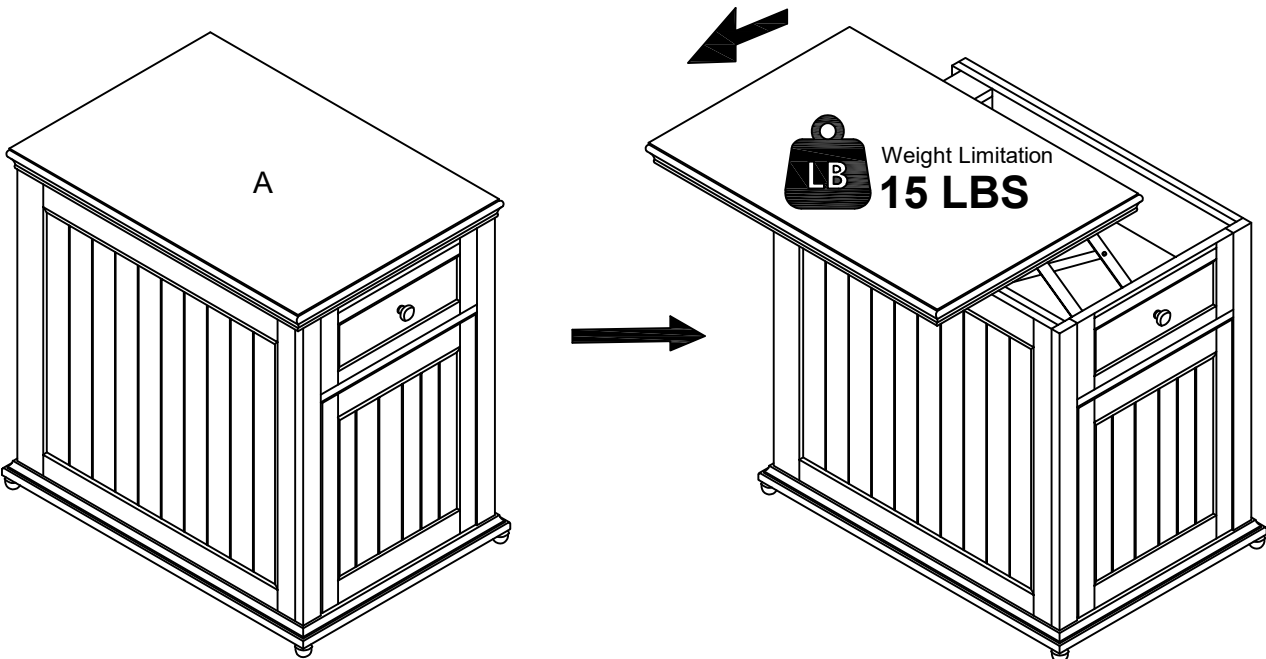

ASSEMBLY INSTRUCTIONS

STEP-4