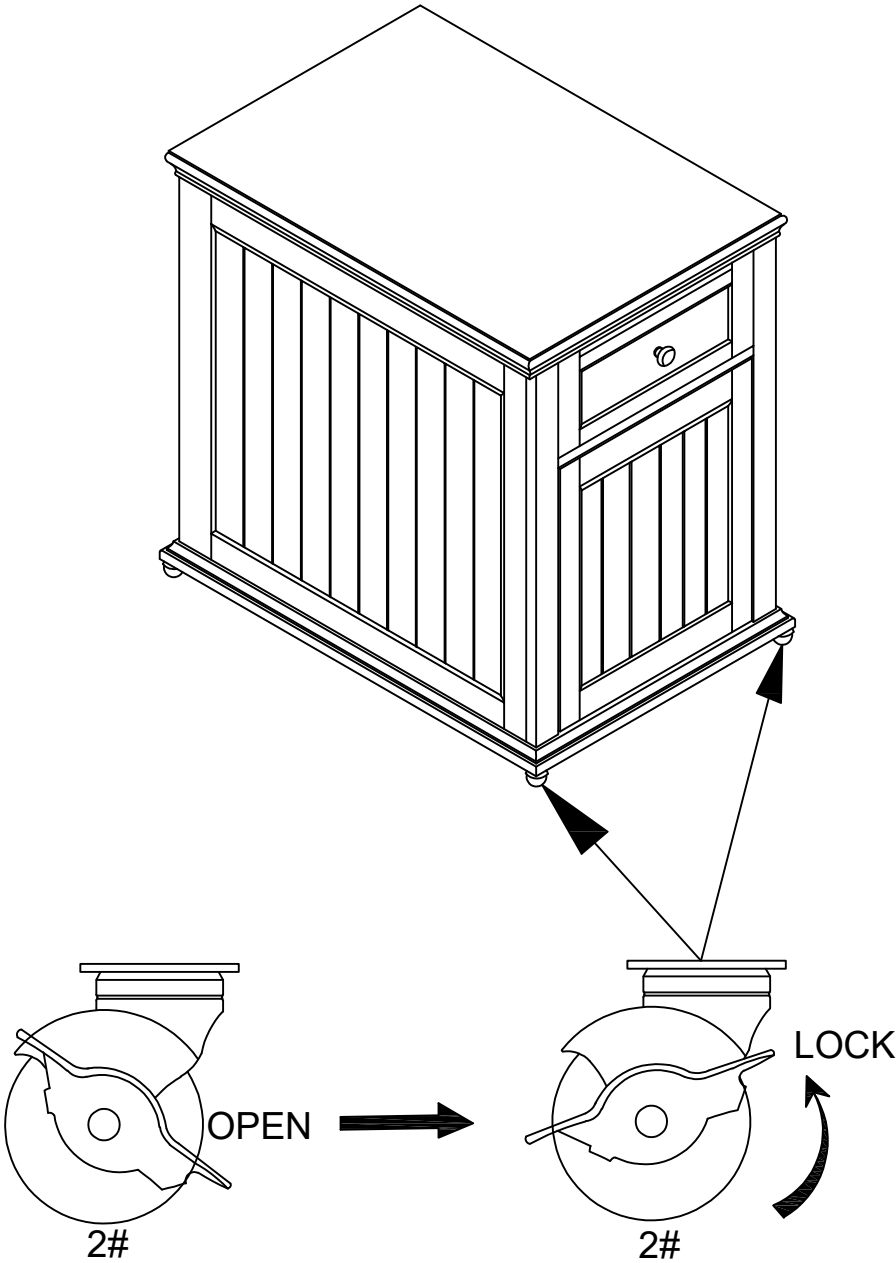

ASSEMBLY INSTRUCTIONS

STEP-3