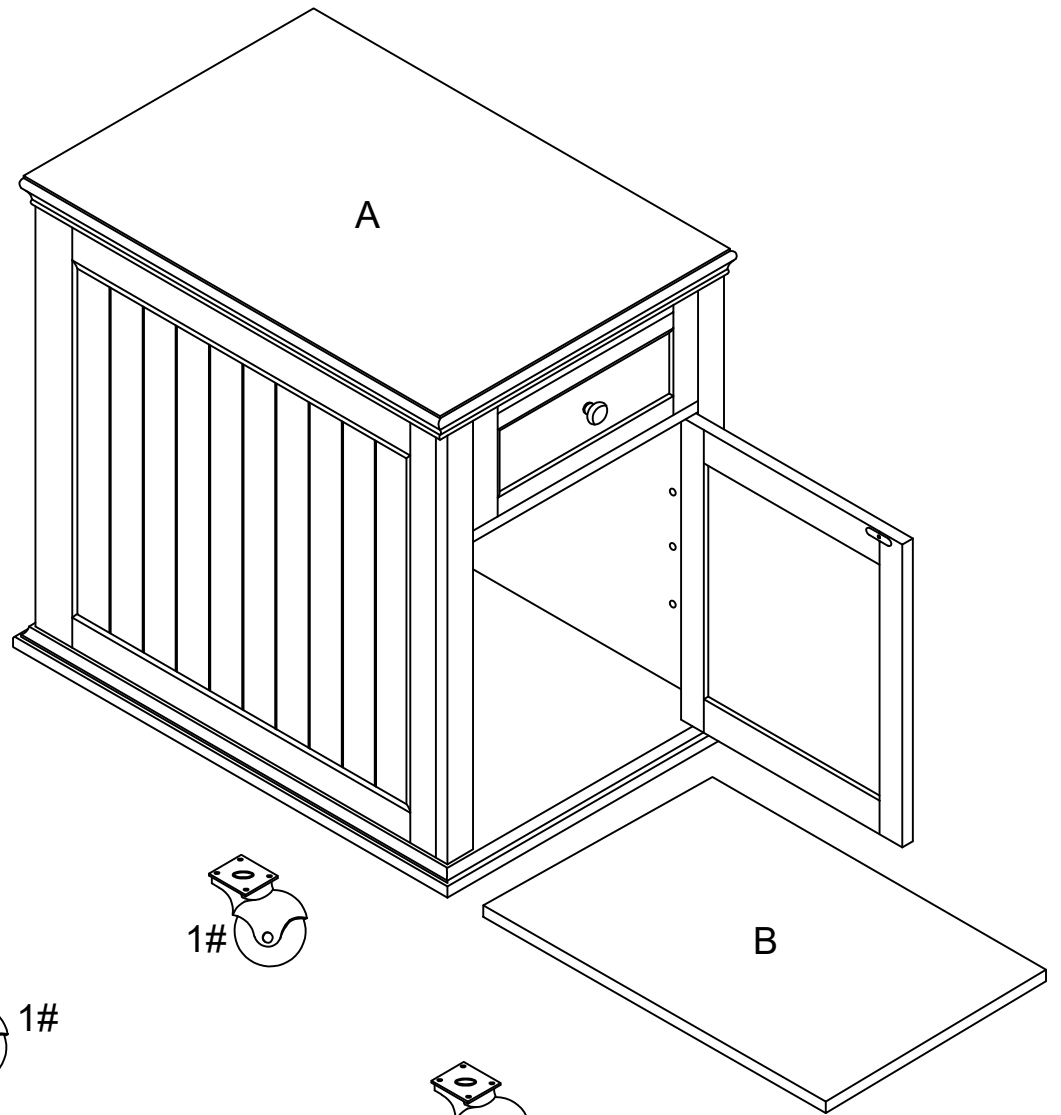

Weight Limitation

100 LBS

PARTS LIST

HARDWARE LIST

1#	x2	2#	x2	3#	x16	5#	x4
							
				φ3*15mm			

TOOL LIST

4#	x1
	

HARDWARE SPARE LIST

3#	x2
	
φ3*15mm	

ASSEMBLY INSTRUCTIONS

STEP-1

1. Connect caster #1/#2 to part (A) with screw #3, tight screw with screwdriver #4.

ASSEMBLY INSTRUCTIONS

STEP-2

1. Insert shelf holder 5# to the part(A) and attach the part(B) to them.