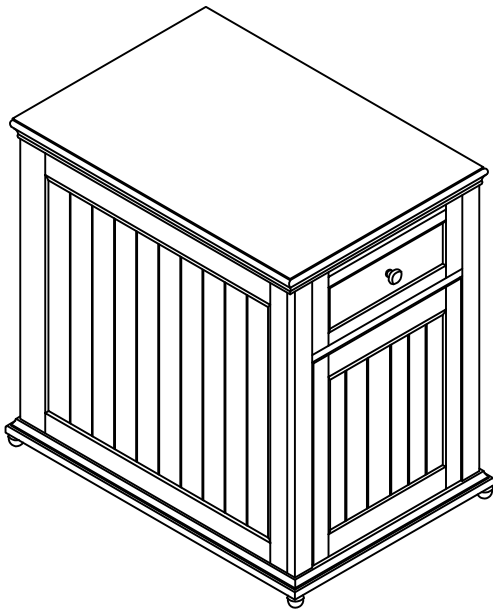

Owner Manual

NOTE:

This brochure contains IMPORTANT safety info. Please read and keep for future reference.