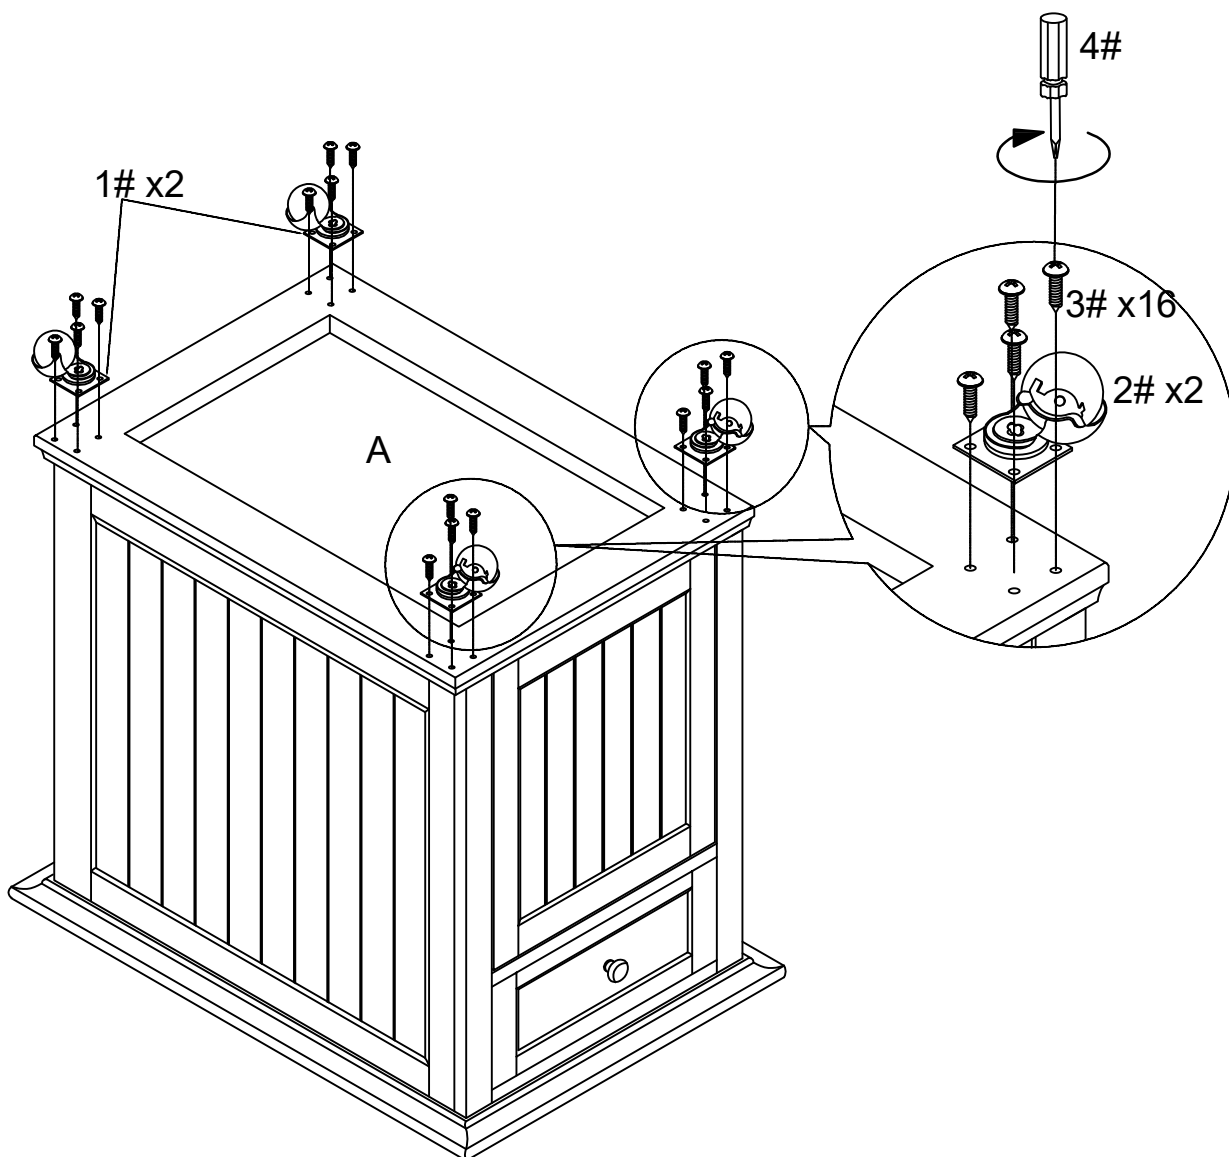

Weight Limitation

100 LBS

PARTS LIST

HARDWARE LIST

1#	x2	2#	x2	3#	x16	5#	x4
							
				φ3*15mm			

TOOL LIST

4#	x1
	

HARDWARE SPARE LIST

3#	x2
	
φ3*15mm	

ASSEMBLY INSTRUCTIONS

STEP-1

1. Connect caster #1/#2 to part (A) with screw #3, tight screw with screwdriver #4.

ASSEMBLY INSTRUCTIONS

STEP-2

1. Insert shelf holder 5# to the part(A) and attach the part(B) to them.