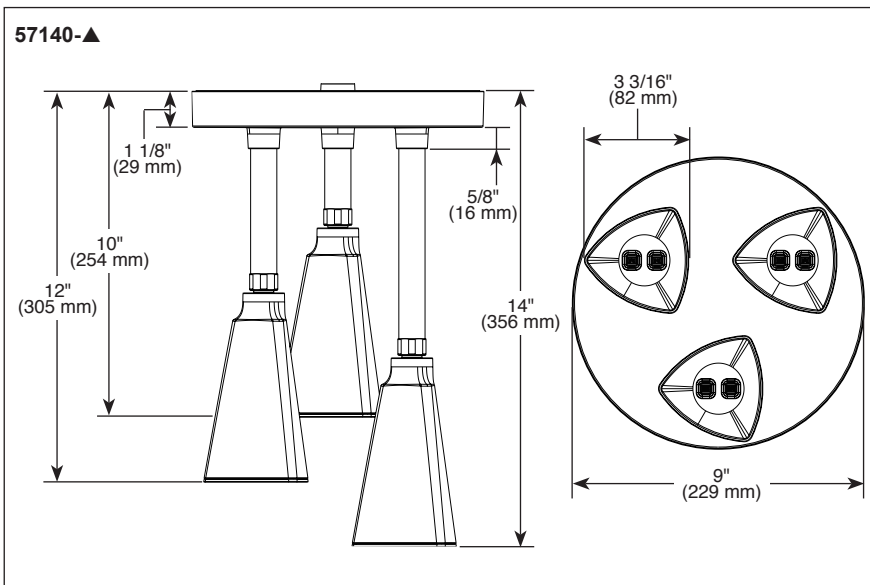

see what Delta can do™

PENDANT RAINCAN SHOWER HEAD

- H₂Okinetic® Pendant Raincan
- Single-Setting Shower Head

FEATURES:

- H₂Okinetic® Technology

STANDARD SPECIFICATIONS:

- Max flow rate 1.75 gpm @80 PSI, 6.6 L/min @ 550 kPa
- Adjustable pendant shower heads for ideal coverage
- To be used with a 9' (2286 mm) ceiling or taller
- Connects to 1/2" IPS male threads
- Spray settings include: H₂Okinetic® spray

WARRANTY:

- Parts and Finish – Lifetime limited warranty; or for commercial purchasers, 10 years for multi-family residential (apartments and condominiums) and 5 years for all other commercial uses, in each case from the date the product is received by the original purchaser or their authorized representative (installation contractor, etc.).
- Please go to www.deltafaucet.com for the complete details of our limited warranty.

COMPLIES WITH:

- ASME A112.18.1 / CSA B125.1
- EPA WaterSense®

▲ Designate proper finish suffix

Delta Faucet Company reserves the right (1) to make changes in specifications and materials, and (2) to change or discontinue models, both without notice or obligation. Dimensions are for reference only. See current full-line price book or www.deltafaucet.com for finish options and product availability.

DSP-B-57140 Rev. E

Delta Faucet Company

55 E. 111th Street, Carmel, IN 46280
350 South Edgeware Road, St. Thomas, ON N5P 4L1
© 2025 Delta Faucet Company