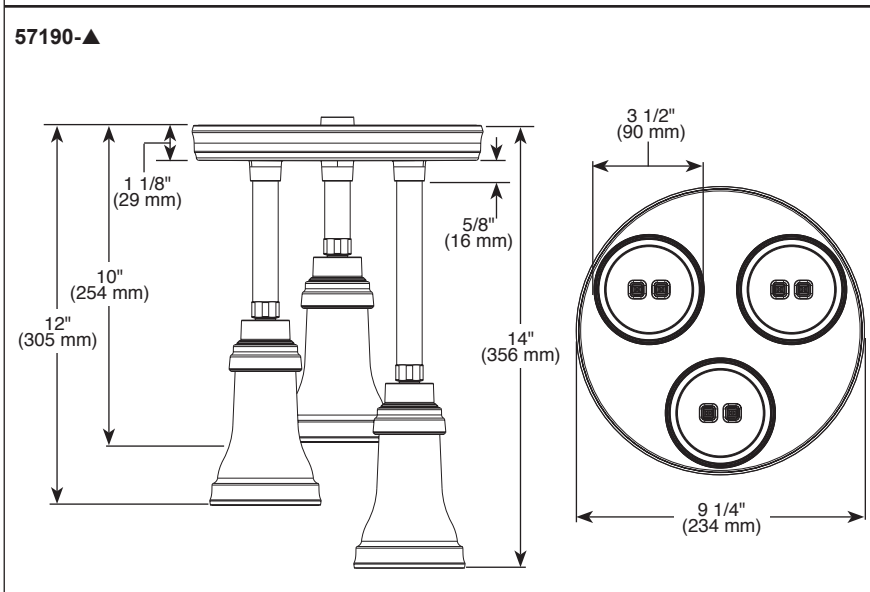

see what Delta can do™

PENDANT RAINCAN SHOWER HEAD

- H₂Okinetic® Pendant Raincan
- Single-Setting Shower Head

FEATURES:

- H₂Okinetic® Technology

STANDARD SPECIFICATIONS:

- Max flow rate 1.75 gpm @80 PSI, 6.6 L/min @ 550 kPa
- Adjustable pendant shower heads for ideal coverage
- To be used with a 9' (2286 mm) ceiling or taller
- Connects to 1/2" IPS male threads
- Spray settings include: H₂Okinetic® spray

WARRANTY:

- Parts and Finish – Lifetime limited warranty; or for commercial purchasers, 10 years for multi-family residential (apartments and condominiums) and 5 years for all other commercial uses, in each case from the date the product is received by the original purchaser or their authorized representative (installation contractor, etc.).
- Please go to www.deltafaucet.com for the complete details of our limited warranty.

COMPLIES WITH:

- ASME A112.18.1 / CSA B125.1
- EPA WaterSense®

▲ Designate proper finish suffix

Delta Faucet Company reserves the right (1) to make changes in specifications and materials, and (2) to change or discontinue models, both without notice or obligation. Dimensions are for reference only. See current full-line price book or www.deltafaucet.com for finish options and product availability.

DSP-B-57140 Rev. E

Delta Faucet Company

55 E. 111th Street, Carmel, IN 46280
350 South Edgeware Road, St. Thomas, ON N5P 4L1
© 2025 Delta Faucet Company