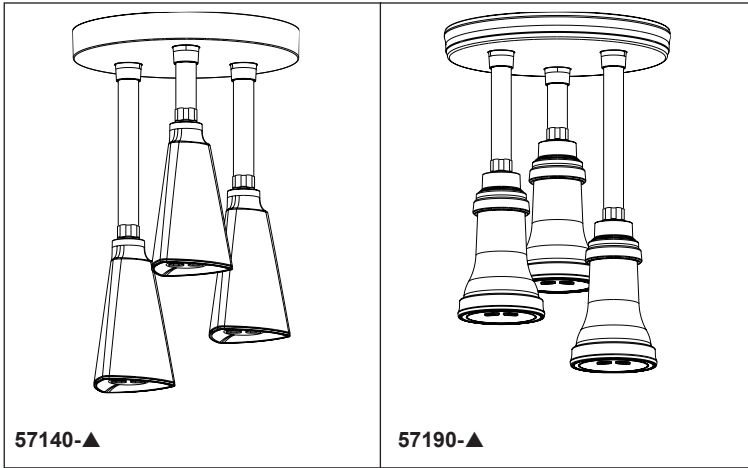

see what Delta can do™

PENDANT RAINCAN SHOWER HEAD

- H₂Okinetic® Pendant Raincan
- Single-Setting Shower Head

FEATURES:

- H₂Okinetic® Technology

STANDARD SPECIFICATIONS:

- Max flow rate 1.75 gpm @80 PSI, 6.6 L/min @ 550 kPa
- Adjustable pendant shower heads for ideal coverage
- To be used with a 9' (2286 mm) ceiling or taller
- Connects to 1/2" IPS male threads
- Spray settings include: H₂Okinetic® spray

WARRANTY:

- Parts and Finish – Lifetime limited warranty; or for commercial purchasers, 10 years for multi-family residential (apartments and condominiums) and 5 years for all other commercial uses, in each case from the date the product is received by the original purchaser or their authorized representative (installation contractor, etc.).
- Please go to www.deltafaucet.com for the complete details of our limited warranty.

COMPLIES WITH:

- ASME A112.18.1 / CSA B125.1
- EPA WaterSense®

▲ Designate proper finish suffix

Delta Faucet Company reserves the right (1) to make changes in specifications and materials, and (2) to change or discontinue models, both without notice or obligation. Dimensions are for reference only. See current full-line price book or www.deltafaucet.com for finish options and product availability.

DSP-B-57140 Rev. E

Delta Faucet Company

55 E. 111th Street, Carmel, IN 46280
350 South Edgeware Road, St. Thomas, ON N5P 4L1
© 2025 Delta Faucet Company