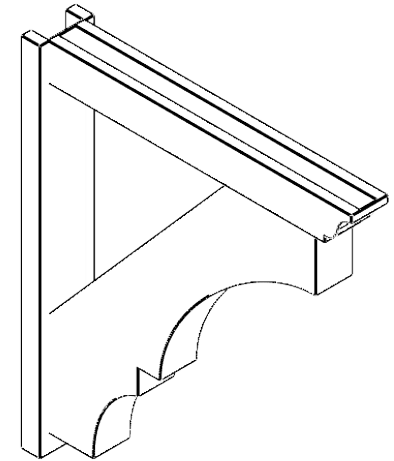

**ITEM NUMBER: OUTUROC040X060X36000X40000X040X020X040BOA04RCPR**

4"W TOP X 6"W BACK X 36"D X 40"H X 4"T TOP X 2"T BACK TIMBERTHANE ROUGH CEDAR BALBOA FAUX WOOD OPEN OUTLOOKER, TRADITIONAL TOP AND BLOCK BACK, 4"W CLOSED BRACE, PRIMED TAN

EKENA MILLWORK  
2300 WEST MAIN ST.  
CLARKSVILLE, TX 75426  
TOLL FREE: 866-607-0453  
WWW.EKENAMILLWORK.COM

**NOTES**

1. INSTALLATION TO BE COMPLETED IN ACCORDANCE WITH MANUFACTURER'S SPECIFICATIONS.
2. DRAWING MAY NOT BE TO SCALE
3. THIS DRAWING IS INTENDED FOR DESIGN AND PLANNING PURPOSES ONLY.
4. ALL INFORMATION CONTAINED HEREIN WAS CURRENT AT THE TIME OF DEVELOPMENT BUT MUST BE REVIEWED AND APPROVED BY THE PRODUCT MANUFACTURER TO BE CONSIDERED ACCURATE.
5. TIMBERTHANE ARCHITECTURAL PRODUCTS ARE MADE FROM HIGH DENSITY URETHANE AND COME FACTORY PRIMED