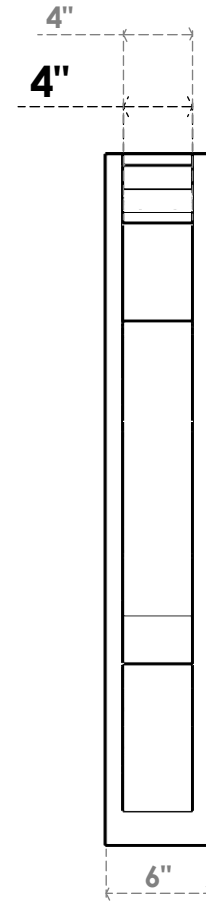

**ITEM NUMBER: OUTUROC040X060X36000X40000X040X020X040BOA04RCPR**

4"W TOP X 6"W BACK X 36"D X 40"H X 4"T TOP X 2"T BACK TIMBERTHANE ROUGH CEDAR BALBOA FAUX WOOD OPEN OUTLOOKER, TRADITIONAL TOP AND BLOCK BACK, 4"W CLOSED BRACE, PRIMED TAN

EKENA MILLWORK  
2300 WEST MAIN ST.  
CLARKSVILLE, TX 75426  
TOLL FREE: 866-607-0453  
WWW.EKENAMILLWORK.COM

**NOTES**

1. INSTALLATION TO BE COMPLETED IN ACCORDANCE WITH MANUFACTURER'S SPECIFICATIONS.
2. DRAWING MAY NOT BE TO SCALE
3. THIS DRAWING IS INTENDED FOR DESIGN AND PLANNING PURPOSES ONLY.
4. ALL INFORMATION CONTAINED HEREIN WAS CURRENT AT THE TIME OF DEVELOPMENT BUT MUST BE REVIEWED AND APPROVED BY THE PRODUCT MANUFACTURER TO BE CONSIDERED ACCURATE.
5. TIMBERTHANE ARCHITECTURAL PRODUCTS ARE MADE FROM HIGH DENSITY URETHANE AND COME FACTORY PRIMED