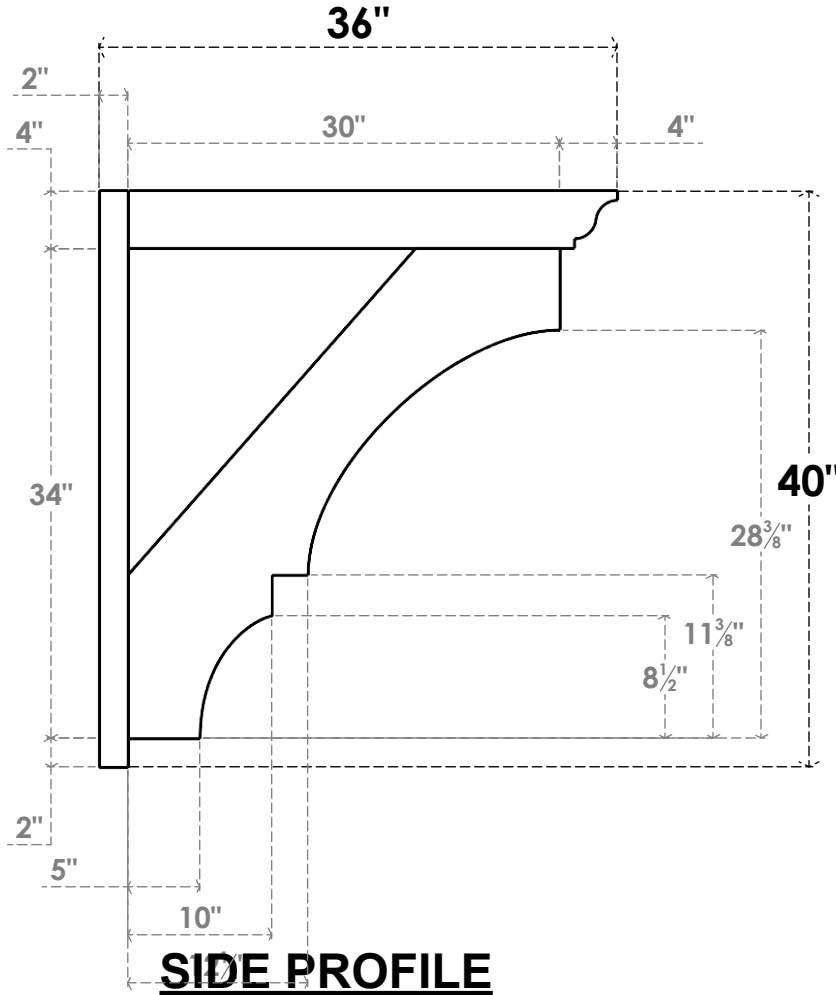

**ITEM NUMBER: OUTUROC040X060X36000X40000X040X020X040BOA04RCPR**

4"W TOP X 6"W BACK X 36"D X 40"H X 4"T TOP X 2"T BACK TIMBERTHANE ROUGH CEDAR BALBOA FAUX WOOD OPEN OUTLOOKER, TRADITIONAL TOP AND BLOCK BACK, 4"W CLOSED BRACE, PRIMED TAN