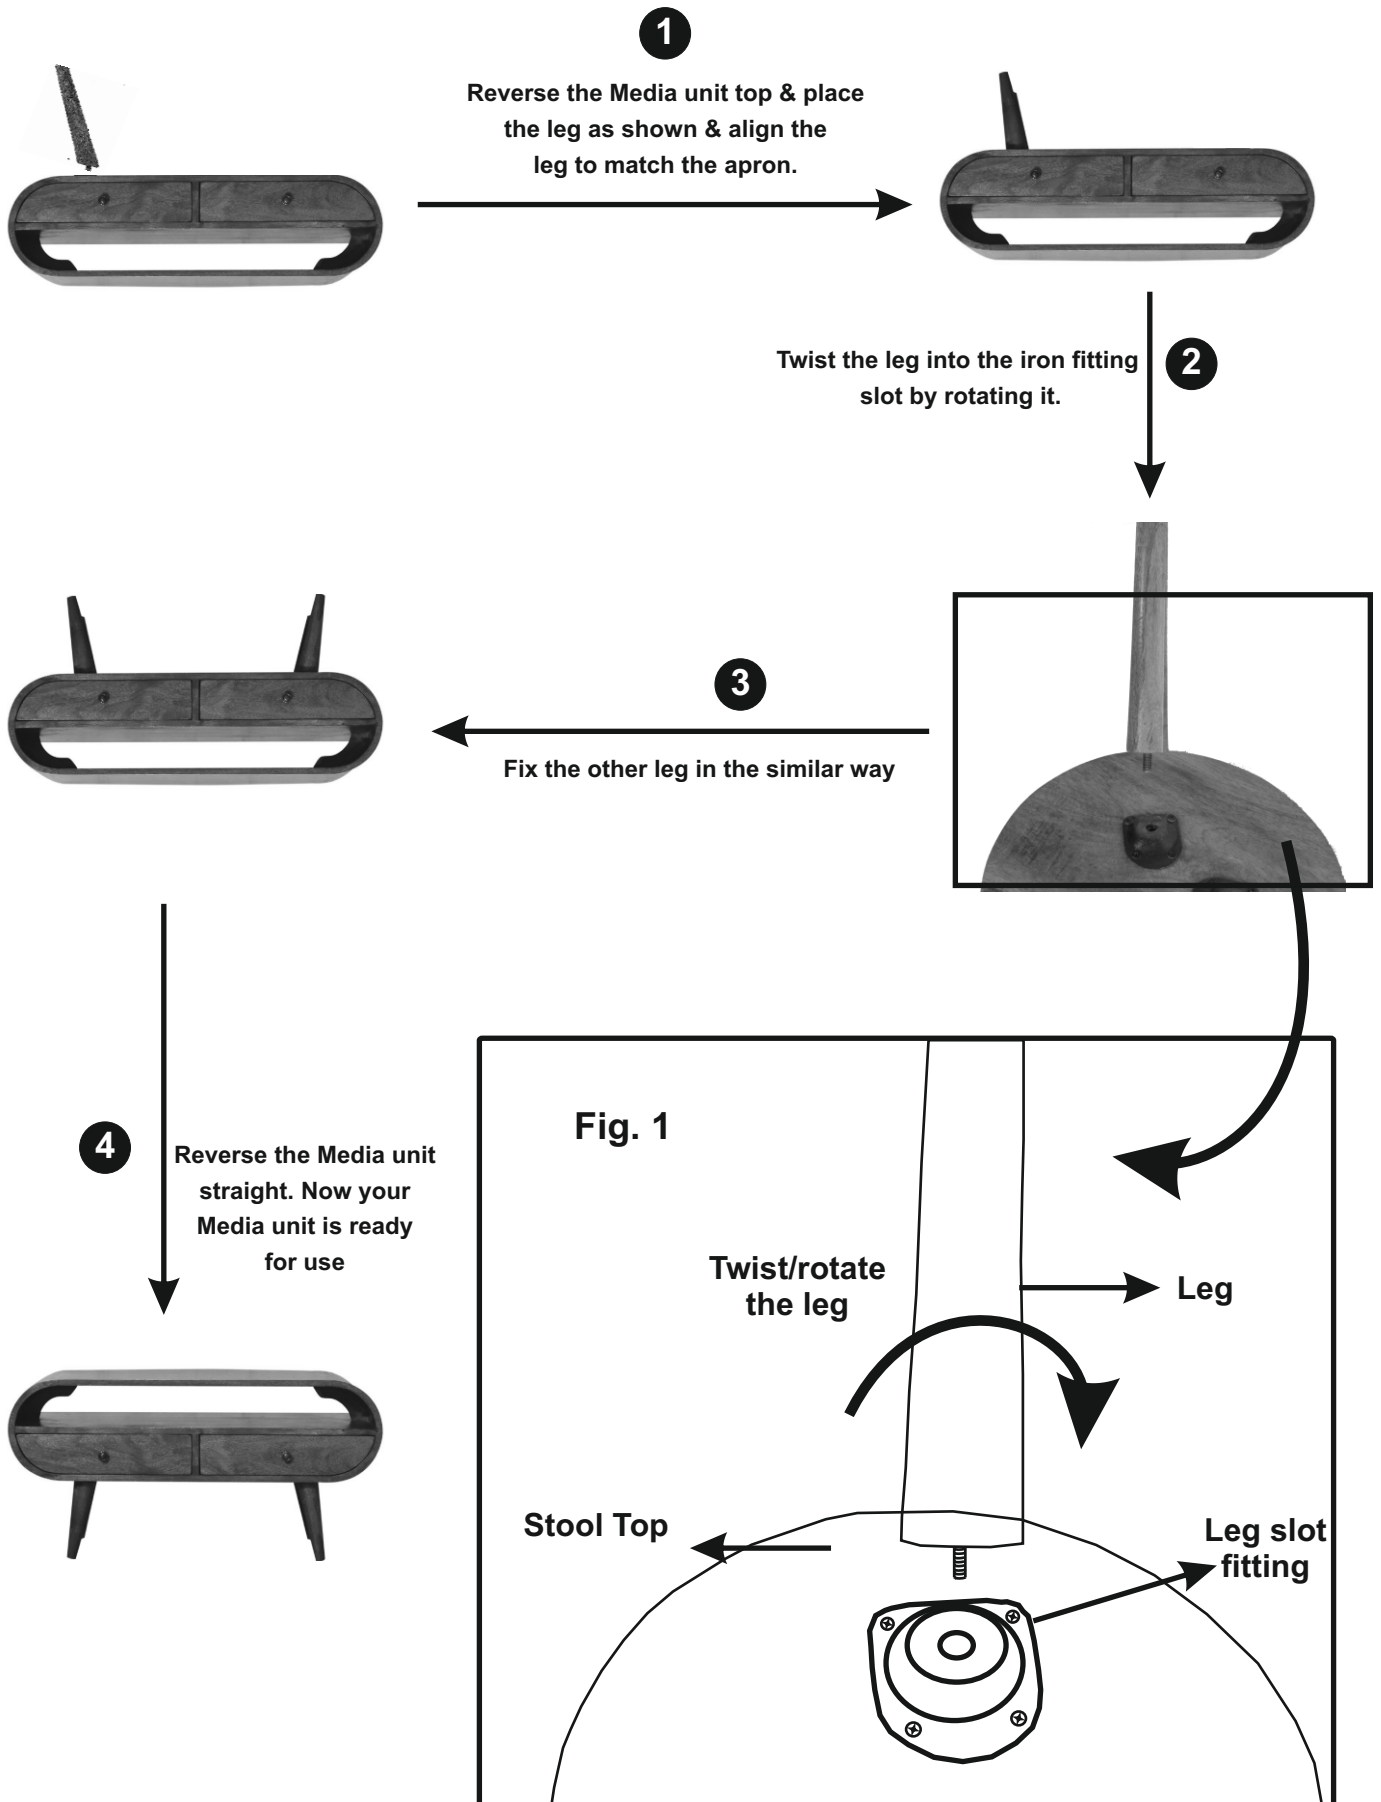

ASSEMBLY INSTRUCTIONS

ITEM CODE : IN 4399

ITEM DESCRIPTION : 2 DRAWER MEDIA UNIT

"INSTRUCTIONS DE MONTAGE"

ITEM CODE : IN 3608