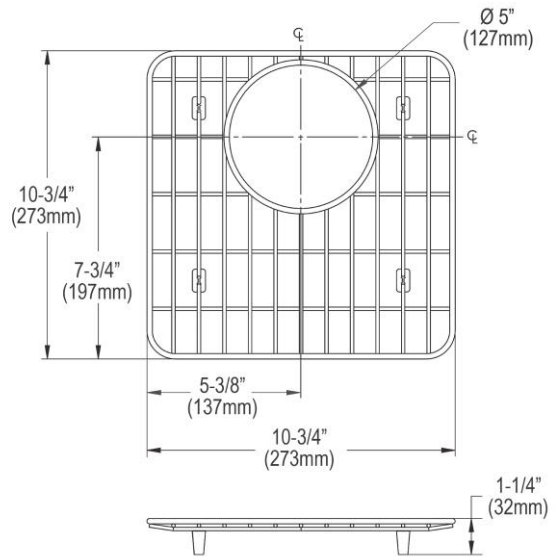

PART: _____ QTY: _____

PROJECT: _____

CONTACT: _____

DATE: _____

NOTES: _____

APPROVAL: _____

In keeping with our policy of continuing product improvement, Elkay reserves the right to change product specifications without notice. Please visit elkay.com for the most current version of Elkay product specification sheets. This specification describes an Elkay product with design, quality, and functional benefits to the user. When making a comparison of other producers' offerings, be certain these features are not overlooked.