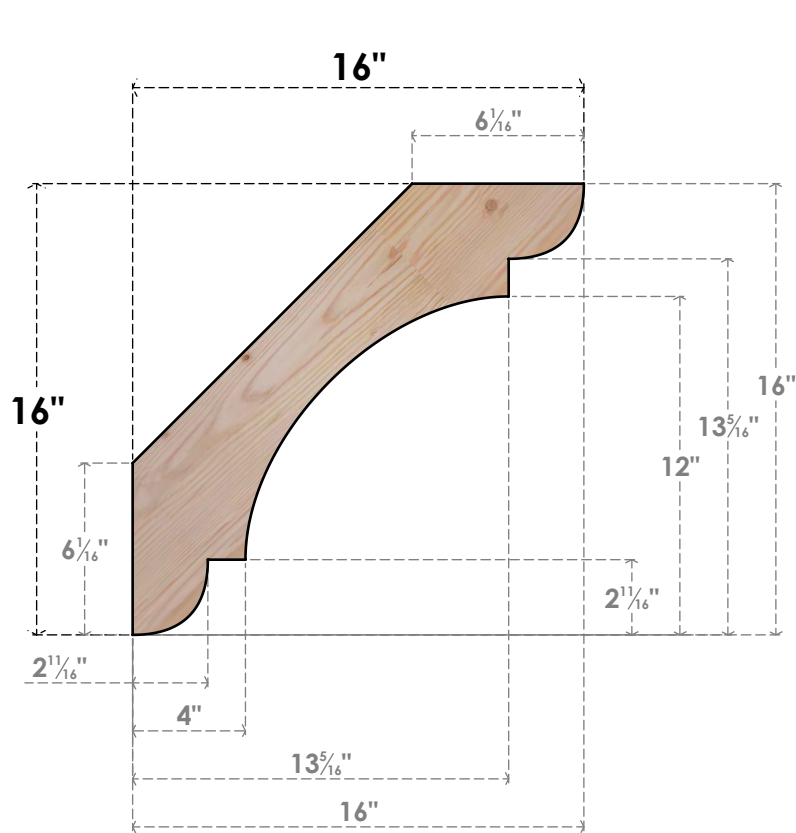

BRC04X16X16OLY00SDF

3 1/2"W X 16"D X 16"H OLYMPIC SMOOTH BRACE, DOUGLAS FIR

SIDE

FRONT

EKENA MILLWORK
 2300 WEST MAIN ST.
 CLARKSVILLE, TX 75426
 TOLL FREE: 866-607-0453
 WWW.EKENAMILLWORK.COM

NOTES

1. INSTALLATION TO BE COMPLETED IN ACCORDANCE WITH MANUFACTURER'S SPECIFICATIONS.
2. DRAWING MAY NOT BE TO SCALE
3. THIS DRAWING IS INTENDED FOR DESIGN AND PLANNING PURPOSES ONLY.
4. ALL INFORMATION CONTAINED HEREIN WAS CURRENT AT THE TIME OF DEVELOPMENT BUT MUST BE REVIEWED AND APPROVED BY THE PRODUCT MANUFACTURER TO BE CONSIDERED ACCURATE.
5. PRODUCTS ARE NOT KILN DRIED. THIS ITEM IS UNIQUE AND WILL CONTAIN THE NATURAL VARIATIONS THAT THE WOOD SPECIES OFFERS. THIS MAY RESULT IN VARIATIONS UP TO 1/4"