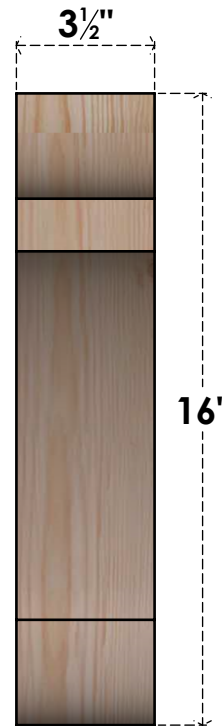

BRC04X16X16OLY00SDF

3 1/2"W X 16"D X 16"H OLYMPIC SMOOTH BRACE, DOUGLAS FIR

SIDE

FRONT

EKENA MILLWORK
 2300 WEST MAIN ST.
 CLARKSVILLE, TX 75426
 TOLL FREE: 866-607-0453
 WWW.EKENAMILLWORK.COM

NOTES

1. INSTALLATION TO BE COMPLETED IN ACCORDANCE WITH MANUFACTURER'S SPECIFICATIONS.
2. DRAWING MAY NOT BE TO SCALE
3. THIS DRAWING IS INTENDED FOR DESIGN AND PLANNING PURPOSES ONLY.
4. ALL INFORMATION CONTAINED HEREIN WAS CURRENT AT THE TIME OF DEVELOPMENT BUT MUST BE REVIEWED AND APPROVED BY THE PRODUCT MANUFACTURER TO BE CONSIDERED ACCURATE.
5. PRODUCTS ARE NOT KILN DRIED. THIS ITEM IS UNIQUE AND WILL CONTAIN THE NATURAL VARIATIONS THAT THE WOOD SPECIES OFFERS. THIS MAY RESULT IN VARIATIONS UP TO 1/4"