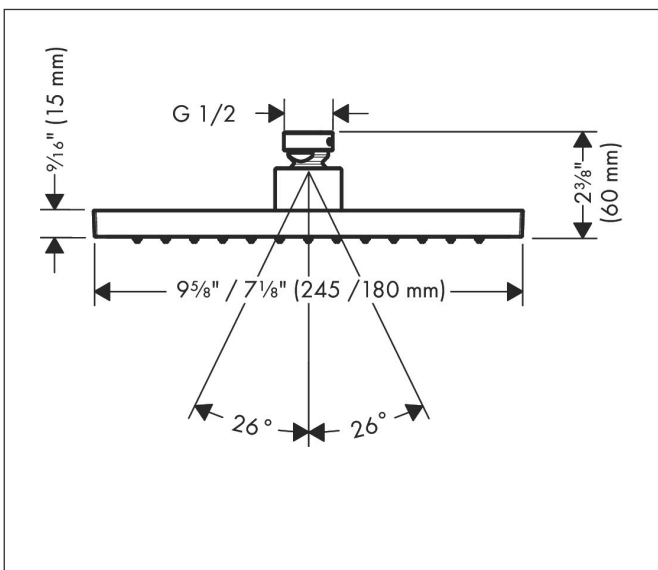

Brand	AXOR
Art. Name	AXOR ShowerSolutions Showerhead 245/185 1-Jet, 2.5 GPM
Art. Nr.	35370991
Surface	polished gold optic
Pos.	1

Product Picture

Features

- Shower head size: 245 x 185 mm
- Spray modes: Rain
- Spray face finish: Fully-finished matching spray face
- Flow: 2.5 GPM (9.5 L/Min)
- Showerhead removable for cleaning

Drawing

Technology

Spray Types