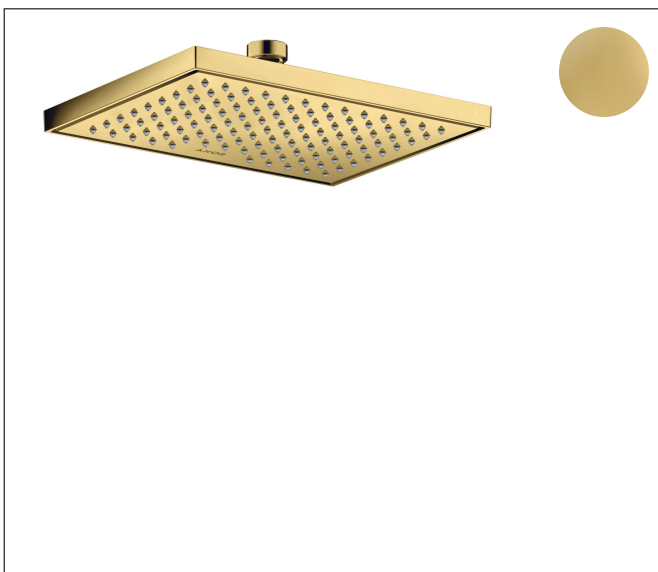

Brand	AXOR
Art. Name	AXOR ShowerSolutions Showerhead 245/185 1-Jet, 2.5 GPM
Art. Nr.	35370991
Surface	polished gold optic
Pos.	1

Product Picture

Features

- Shower head size: 245 x 185 mm
- Spray modes: Rain
- Spray face finish: Fully-finished matching spray face
- Flow: 2.5 GPM (9.5 L/Min)
- Showerhead removable for cleaning

Drawing

Technology

Spray Types