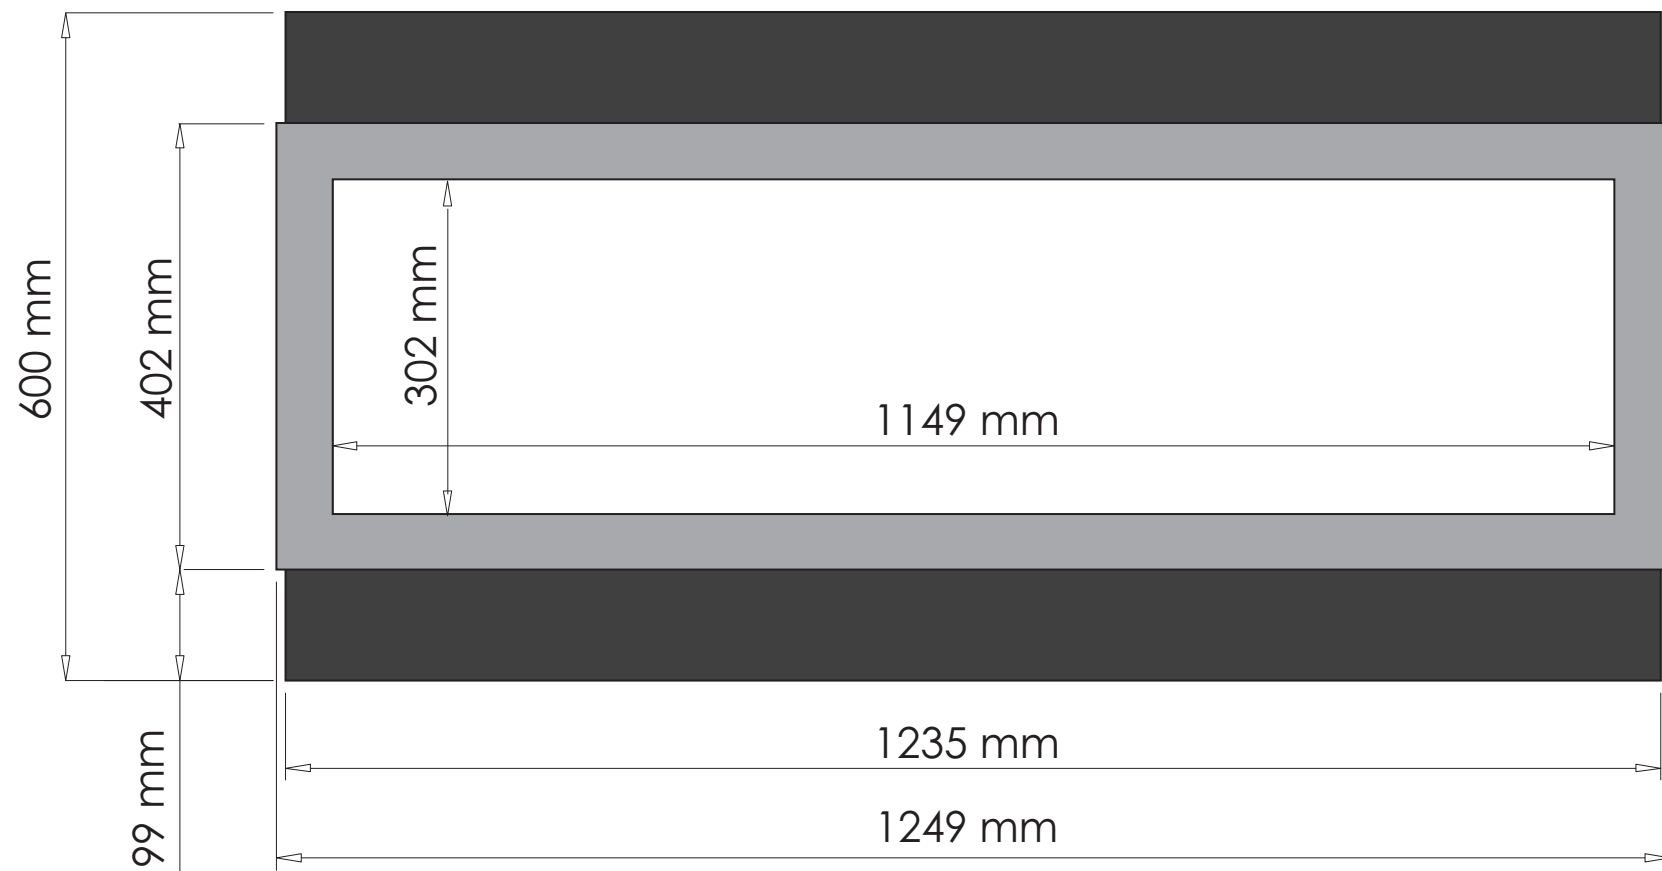

TECHNICAL SPECIFICATIONS		
VOLTS	120	
AMPS	12.5	
WATTS	1500	
HEATER	HIGH	1500 watts
	LOW	750 watts
NO HEATER	22 watts	
LAMPS	QUANTITY	LED
	WATTS	
	TOTAL WATTS	22 watts
ROTOR MOTOR	1 at 5 watts	
HEIGHT, WIDTH, DEPTH	23 1/2 x 48 1/2 x 12	
GLASS VIEWING OPENING	12" x 45 1/4"	
SURROUND SIZE	15 3/4" x 49 1/4"	
SHIPPING SIZE	25 3/4 x 58 x 14 1/2"	
SHIPPING WEIGHT	111 lbs	
GLASS FRONT	UNIT	
		Included
PLUG LOCATION	Left Side	
CORD LENGTH	76"	
APPROX. HEATING AREA	400 sq ft	

BUILT IN	
SCALE 1" = 1'-0"	SHEET 1 OF 1

TECHNICAL SPECIFICATIONS		
VOLTS		120
AMPS		12.5
WATTS		1500
HEATER	HIGH	1500 watts
	LOW	750 watts
NO HEATER		22 watts
LAMPS	QUANTITY	LED
	WATTS	
	TOTAL WATTS	22 watts
ROTOR MOTOR		1 at 5 watts
HEIGHT, WIDTH, DEPTH		60 x 123.5 x 30.2 cm
GLASS VIEWING OPENING		30.2 x 114.9 cm
SURROUND SIZE		40.1 x 124.9 cm
SHIPPING SIZE		64 x 146.3 x 36.8 cm
SHIPPING WEIGHT		50 kg
	UNIT	
	GLASS FRONT	Included
PLUG LOCATION		Left Side
CORD LENGTH		193 cm
APPROX. HEATING AREA		37 sqm

BUILT IN		 <small>C US</small>
SCALE 1:12		SHEET 1 OF 1