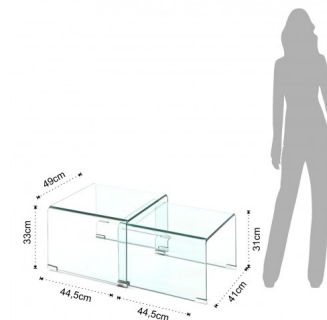

bridge coffee table set (2 pieces) CRISTALDOUBLE

Clothing : bridge coffee table set (2 pieces) CRISTALDOUBLE

curved glass

Rating: Not Rated Yet

Price

Sales price 390,00 €

[Ask a question about this product](#)

Description

bridge coffee table set (2 pieces) CRISTALDOUBLE

- curved glass
- non-tempered glass
- cm H33 x L51 x P49 (big one)
- cm H31 X L45 x P41 (small one)