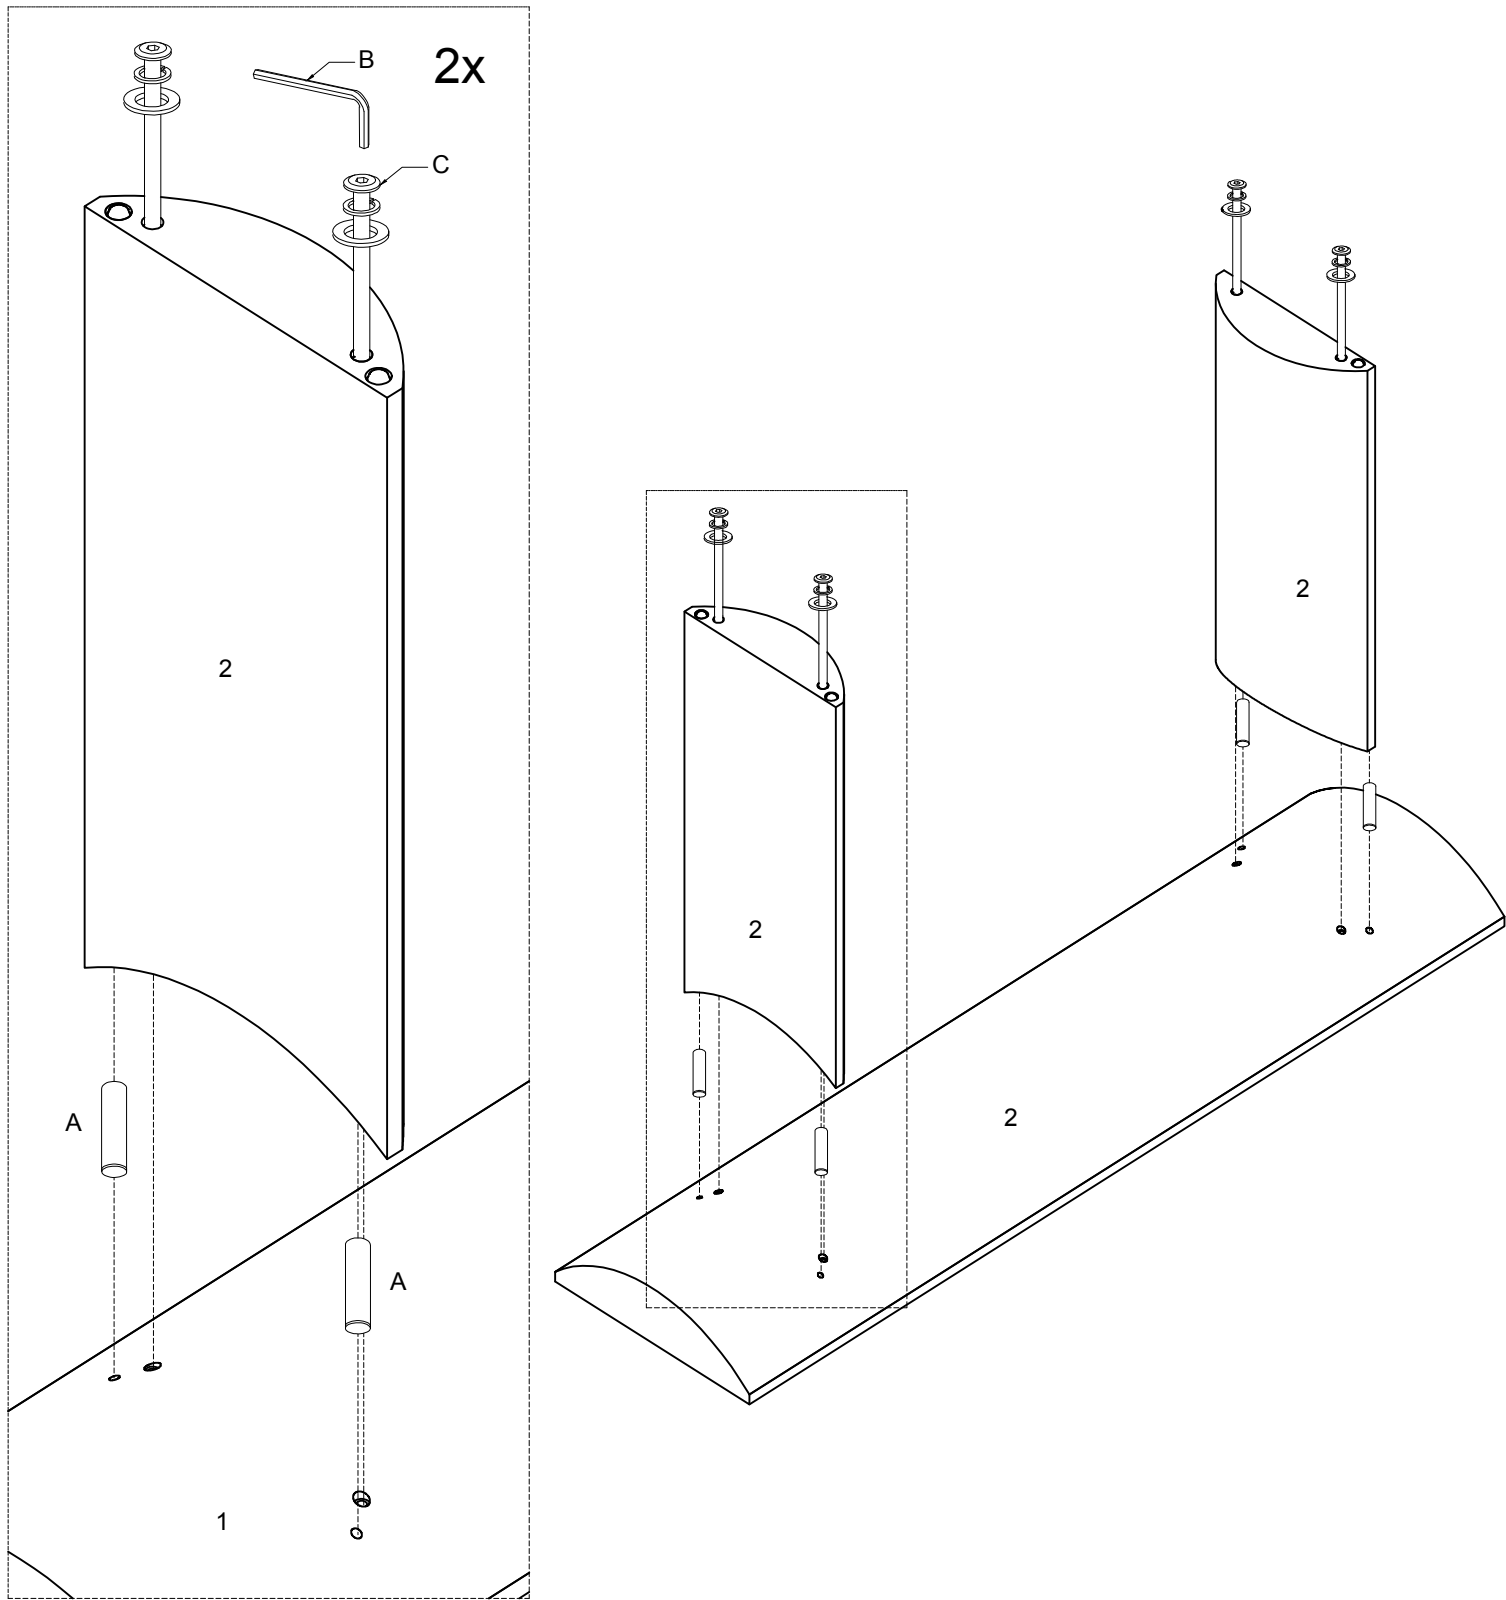

ASSEMBLY INSTRUCTION FOR MODEL: CONSOLE

HARDWARE LIST

A		Wood dowels	8mm x 30mm	4
B		Allen Wrench	M4	1
C		Bolt	8mm x 698mm	4

ASSEMBLY INSTRUCTION FOR MODEL: CONSOLE

ASSEMBLY INSTRUCTION FOR MODEL: CONSOLE