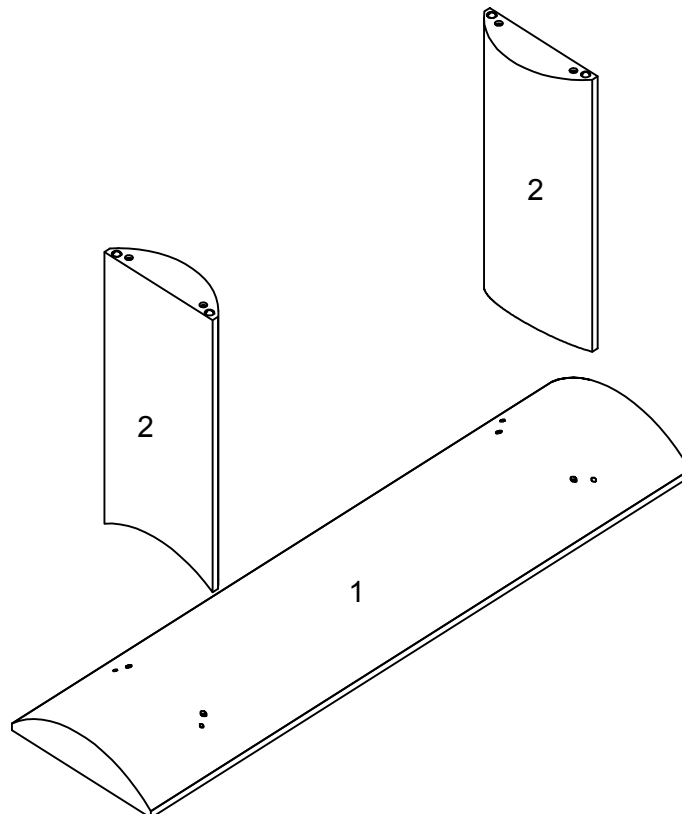

ASSEMBLY INSTRUCTION FOR MODEL: CONSOLE

HARDWARE LIST

A		Wood dowels	8mm x 30mm	4
B		Allen Wrench	M4	1
C		Bolt	8mm x 698mm	4

ASSEMBLY INSTRUCTION FOR MODEL: CONSOLE

ASSEMBLY INSTRUCTION FOR MODEL: CONSOLE