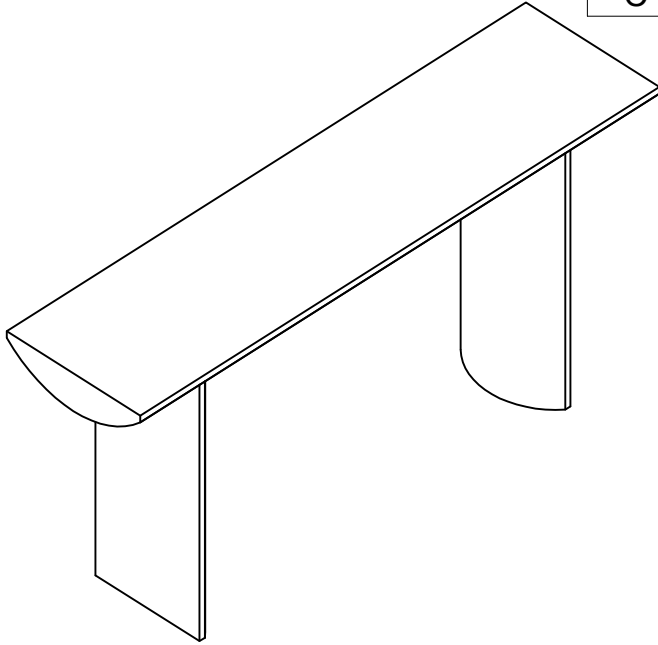

ASSEMBLY INSTRUCTION FOR MODEL: CONSOLE

HARDWARE LIST

A		Wood dowels	8mm x 30mm	4
B		Allen Wrench	M4	1
C		Bolt	8mm x 698mm	4

ASSEMBLY INSTRUCTION FOR MODEL: CONSOLE

ASSEMBLY INSTRUCTION FOR MODEL: CONSOLE