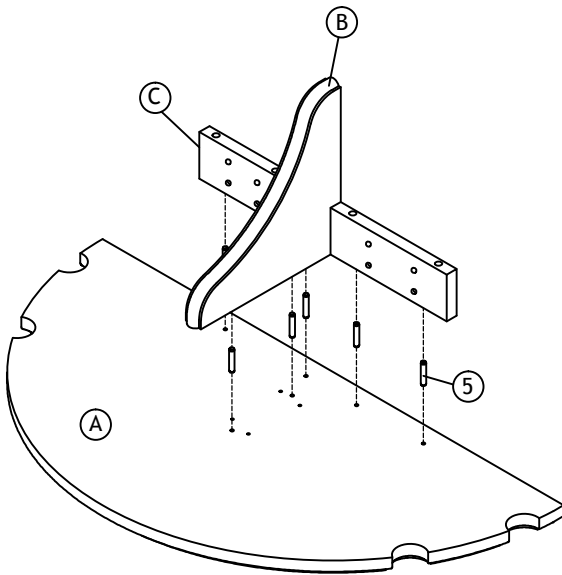

ASSEMBLY INSTRUCTIONS

WALL PUB TABLE

Read this instruction carefully. Refer hardware and furniture parts list for guidance. Be sure all parts are complete, before assembling. Place all wooden furniture part on a clean and flat soft surface to prevent scratches. Refer steps provided as assembling guide

PART LIST		
ITEM	DESCRIPTION	QTY
A		1 pc
B		1 pc
C		2 pcs

HARDWARE LIST		
ITEM	DESCRIPTION	QTY
1	Long Screw M8 x 2"	12 pcs
2	L-Bracket	4 pcs
3	CSK- Screw M8 x 1"	8 pcs
4	Wall Plug	8 pcs
5	Wood Dwels 10 x 30mm	6 pcs

STEP 1