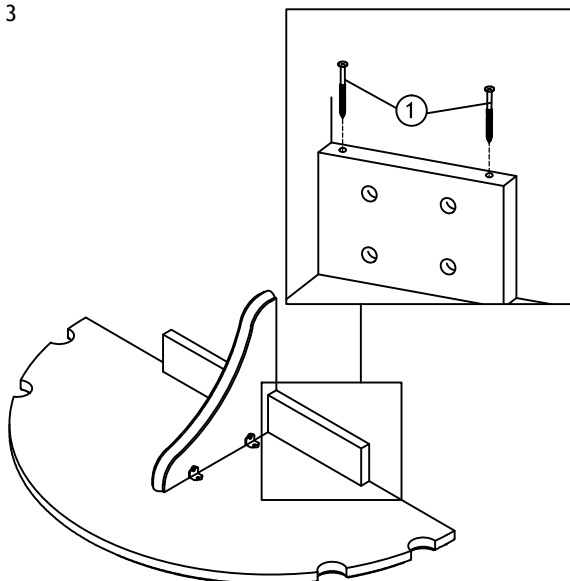

## WALL PUB TABLE

Read this instruction carefully. Refer hardware and furniture parts list for guidance. Be sure all parts are complete, before assembling. Place all wooden furniture part on a clean and flat soft surface to prevent scratches. Refer steps provided as assembling guide

PART LIST		
ITEM	DESCRIPTION	QTY
A		1 pc
B		1 pc
C		2 pcs

HARDWARE LIST		
ITEM	DESCRIPTION	QTY
1	Long Screw M8 x 2"	12 pcs
2	L-Bracket	4 pcs
3	CSK- Screw M8 x 1"	8 pcs
4	Wall Plug	8 pcs
5	Wood Dwels 10 x 30mm	6 pcs

STEP 1

STEP 2

STEP 3

STEP 4