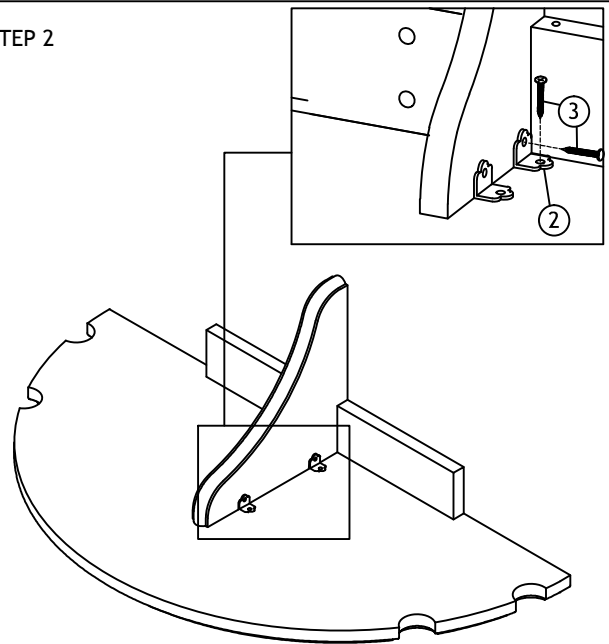

ASSEMBLY INSTRUCTIONS

WALL PUB TABLE

Read this instruction carefully. Refer hardware and furniture parts list for guidance. Be sure all parts are complete, before assembling. Place all wooden furniture part on a clean and flat soft surface to prevent scratches. Refer steps provided as assembling guide

PART LIST		
ITEM	DESCRIPTION	QTY
A		1 pc
B		1 pc
C		2 pcs

HARDWARE LIST		
ITEM	DESCRIPTION	QTY
1	Long Screw M8 x 2"	12 pcs
2	L-Bracket	4 pcs
3	CSK- Screw M8 x 1"	8 pcs
4	Wall Plug	8 pcs
5	Wood Dwels 10 x 30mm	6 pcs

STEP 2

STEP 4