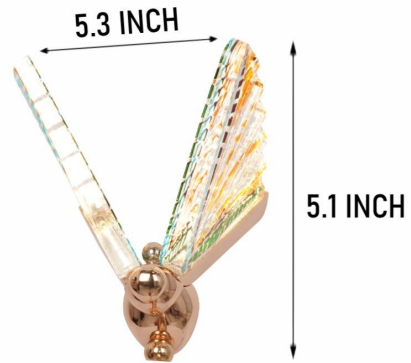

PRODUCT DIMENSION

LED Light Source

Material: wrought iron+acrylic

Lamp body color: Gold

Power cord length: 61 inches

Control mode: Line button switch

Light source: LED comes with a three color light source