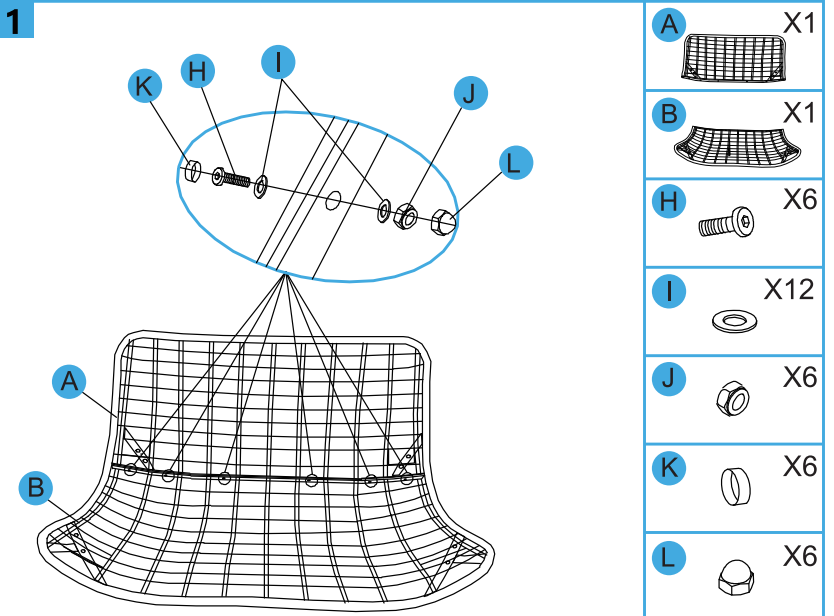

28.5CM

21CM

ASSEMBLY STEPS (NOT SHOW ACTUAL SIZE)

STEP 3

- E** X1
- G** X2
- I** X2
- K** X2

STEP 4

- F** X1

INSTRUCTION MANUAL

Loveseat

BEFORE ASSEMBLY NOTICE

M	X1	N	X1		
				2 persons	30min assembly
M6		M6			

PART LIST (NOT SHOW ACTUAL SIZE)

A	X1	B	X1	C	X1
					
				Left	
D	X1	E	X1	F	X1
					
Right					

HARDWARE LIST (NOT SHOW ACTUAL SIZE)

G	X2	H	X14	I	X30
					
M6X15		M6X20		M6	
J	X14	K	X16	L	X14
					
M6					

Attention:

Please do not tighten each screw during each installation step. After completing all installation steps, tighten all screws.

ASSEMBLY STEPS (NOT SHOW ACTUAL SIZE)

STEP 1

A	X1
	
B	X1
	
H	X6
	
I	X12
	
J	X6
	
K	X6
	
L	X6
	

STEP 2

C	X1
	
D	X1
	
H	X8
	
I	X16
	
J	X8
	
K	X8
	
L	X8
