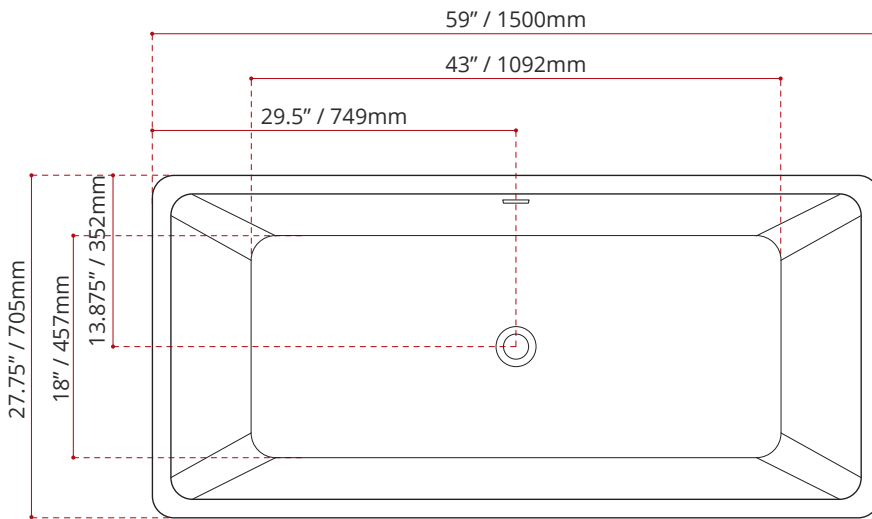

Product images are for illustration purposes only. Actual product(s) may vary.

MODEL No.	FINISH
<b>917</b>	<b>GW</b> GLOSS WHITE

DIMENSIONS	WATER DEPTH	CAPACITY
<ul style="list-style-type: none"> <li>• Length: 59" / 1500mm</li> <li>• Width: 27.75" / 705mm</li> <li>• Height: 23.6" / 600mm</li> </ul>	14.37" / 365mm Drain to overflow	62.6 gal. 237 litres of water

**PRODUCT INFORMATION:**

Valley's GEM freestanding bath is elegantly sculpted to please even the most extreme bathers. *This tub comes with an integral slotted overflow and a chrome pop-up drain is included.* Complies with CSA & IAPMO standards

**SHIPPING INFORMATION:**

- Length: 60.6" / 1540mm
- Width: 29" / 740mm
- Height: 25.6" / 650mm
- Net Weight: 46 kg / 101 lbs.
- Gross Weight: 59 kg / 130 lbs.

DISCLAIMER: Measurements may vary ± ¼" (Diagram Not to scale)