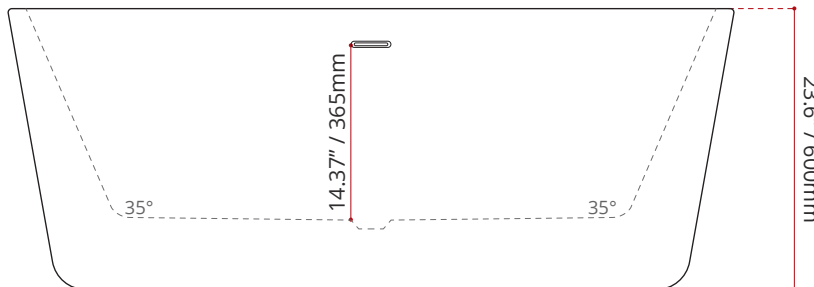

Product images are for illustration purposes only. Actual product(s) may vary.

MODEL No.	FINISH
<b>917</b>	<b>GW</b> GLOSS WHITE

DIMENSIONS	WATER DEPTH	CAPACITY
<ul style="list-style-type: none"> <li>• Length: 59" / 1500mm</li> <li>• Width: 27.75" / 705mm</li> <li>• Height: 23.6" / 600mm</li> </ul>	14.37" / 365mm Drain to overflow	62.6 gal. 237 litres of water

**PRODUCT INFORMATION:**

Valley's GEM freestanding bath is elegantly sculpted to please even the most extreme bathers. *This tub comes with an integral slotted overflow and a chrome pop-up drain is included.* Complies with CSA & IAPMO standards

**SHIPPING INFORMATION:**

- Length: 60.6" / 1540mm
- Width: 29" / 740mm
- Height: 25.6" / 650mm
- Net Weight: 46 kg / 101 lbs.
- Gross Weight: 59 kg / 130 lbs.

DISCLAIMER: Measurements may vary ± ¼" (Diagram Not to scale)