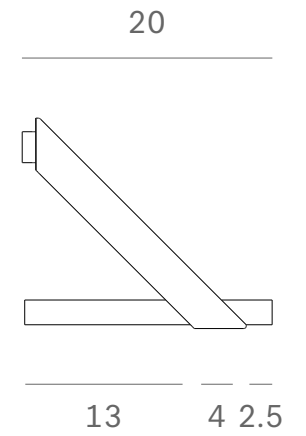

Ethnicraft

26618 - Oak Ribbon shelf - Dimensions (cm)

*Ethnicraft*

26618 - Oak Ribbon shelf - Dimensions (inches)