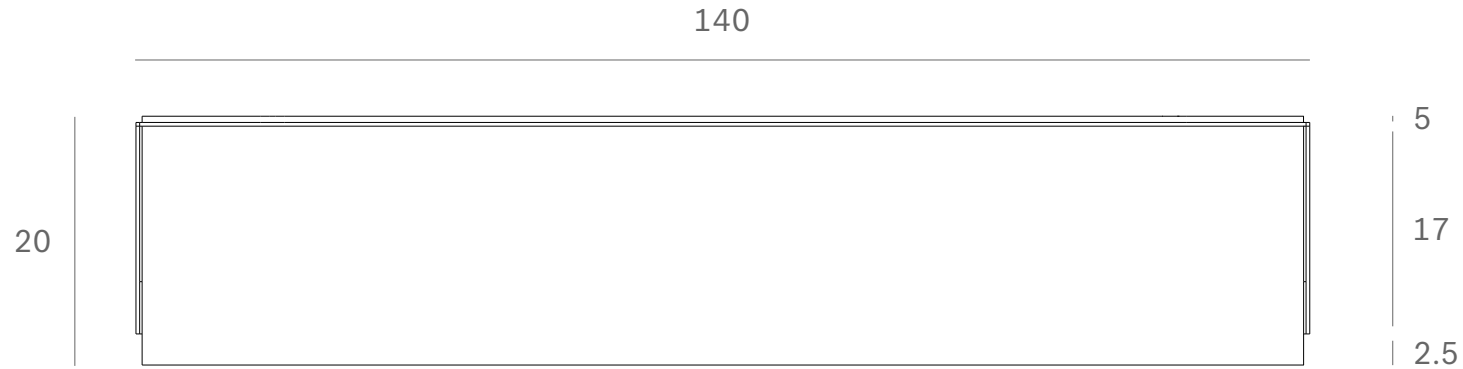

Ethnicraft

26618 - Oak Ribbon shelf - Dimensions (cm)

*Ethnicraft*

26618 - Oak Ribbon shelf - Dimensions (inches)