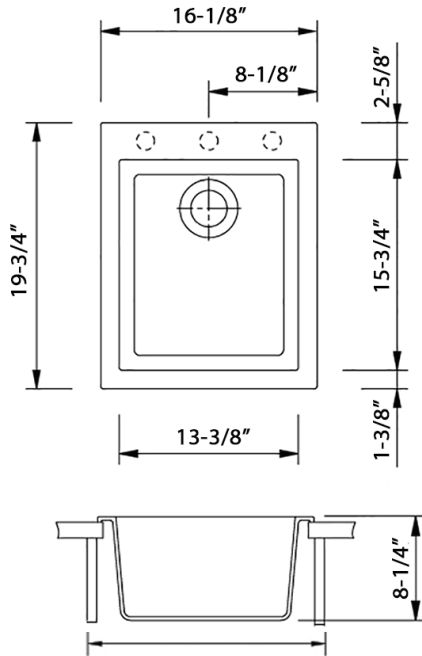

## NOMINAL DIMENSIONS

Exterior: 16-1/8" (wide) x 19-3/4" (front-to-back)

Interior Bowl: 13-3/8" (wide) x 15-3/4" (front-to-back)

Bowl Depth: 8-1/4"

Minimum Cabinet Size: 18" wide

Drain Hole Size: 3 1/2"

Installation Type:  
Topmount

## DIMENSIONS

**MINIMUM BASE CABINET: 18"**

cUPC certified by IAPMO  
to meet US and Canada  
plumbing standards.

**SCAN TO REGISTER  
YOUR WARRANTY**

or visit  
[ruvati.com/register](http://ruvati.com/register)