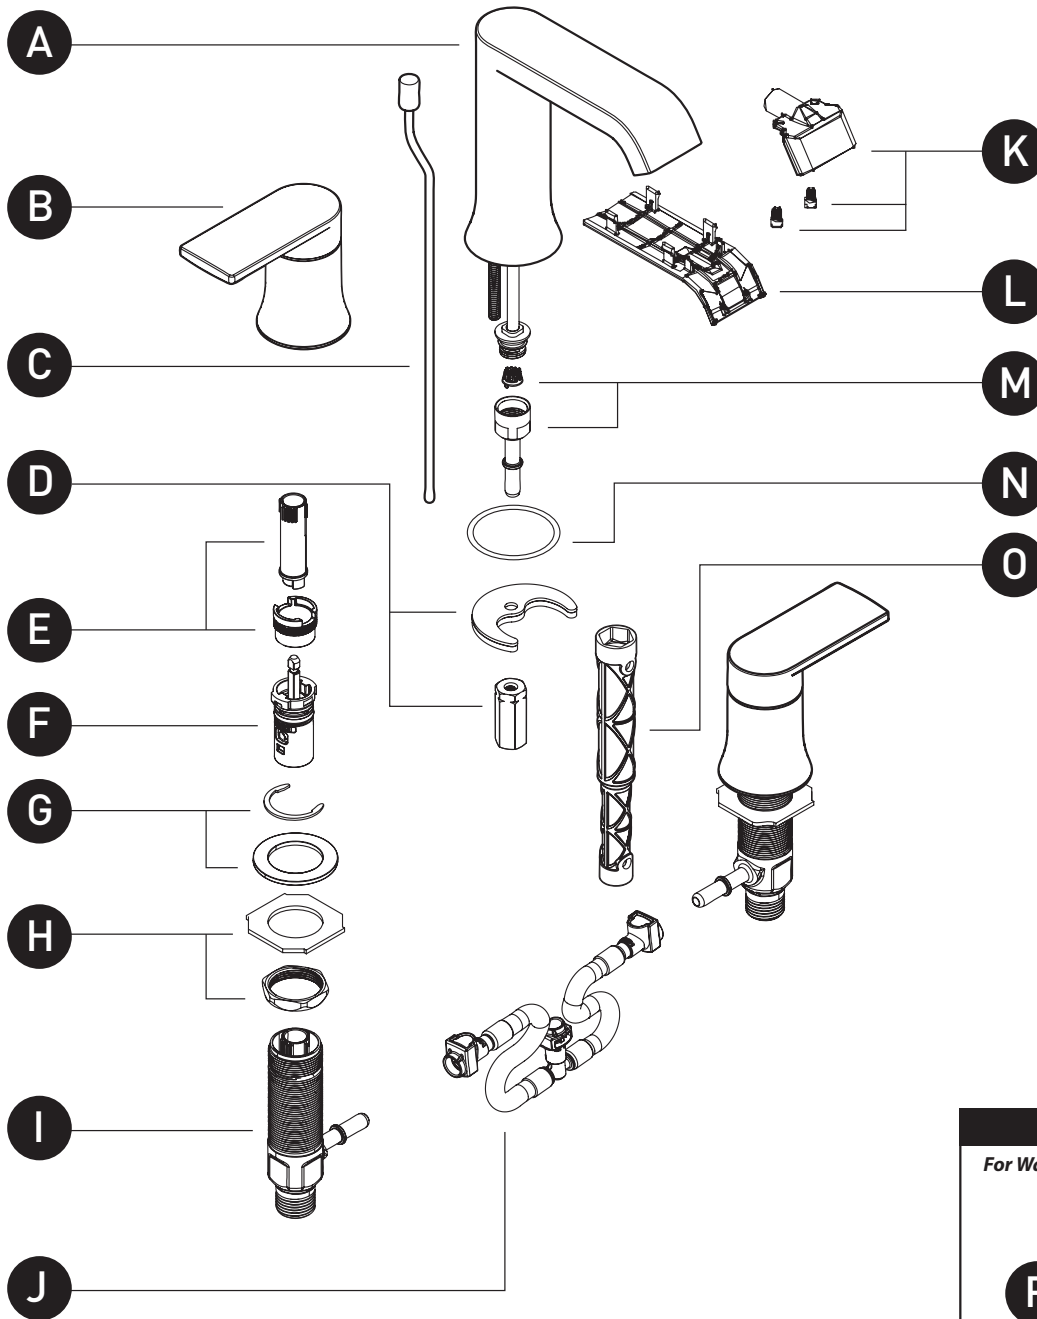

MOEN®

ORDER BY PART NUMBER

Illustrated Parts

GENTA™

Two-Handle Widespread Lavatory Faucet

MODEL	NOTES	FINISH
84763	Non-Metallic Waste	Chrome
84763SRN	Non-Metallic Waste	Spot Resist Brushed Nickel
84763BL	Non-Metallic Waste	Matte Black
84763BZG	Non-Metallic Waste	Bronzed Gold

WASTE ASSEMBLIES
For Waste Service Order Full Assembly

P