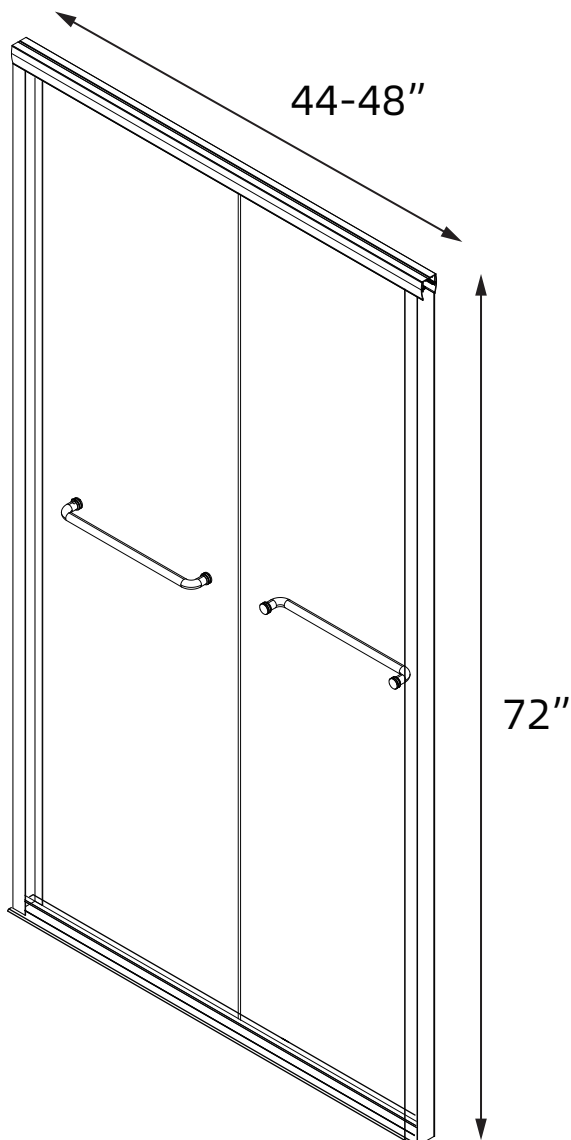

SIZE DETAILS

SHOWER DOOR

✉ support@trendytotesinc.com

☎ 213 675 2021

PRODUCT
INSTRUCTION
VIDEO

KINDLY ATTENTION: To ensure a perfect installation, please measure the actual shower door size for the opening and mark the enclosure accordingly. Do not prepare the opening until you have received the shower door. Because the shower door dimensions may vary by up to 1 1/4 inch due to the manufacturing process.