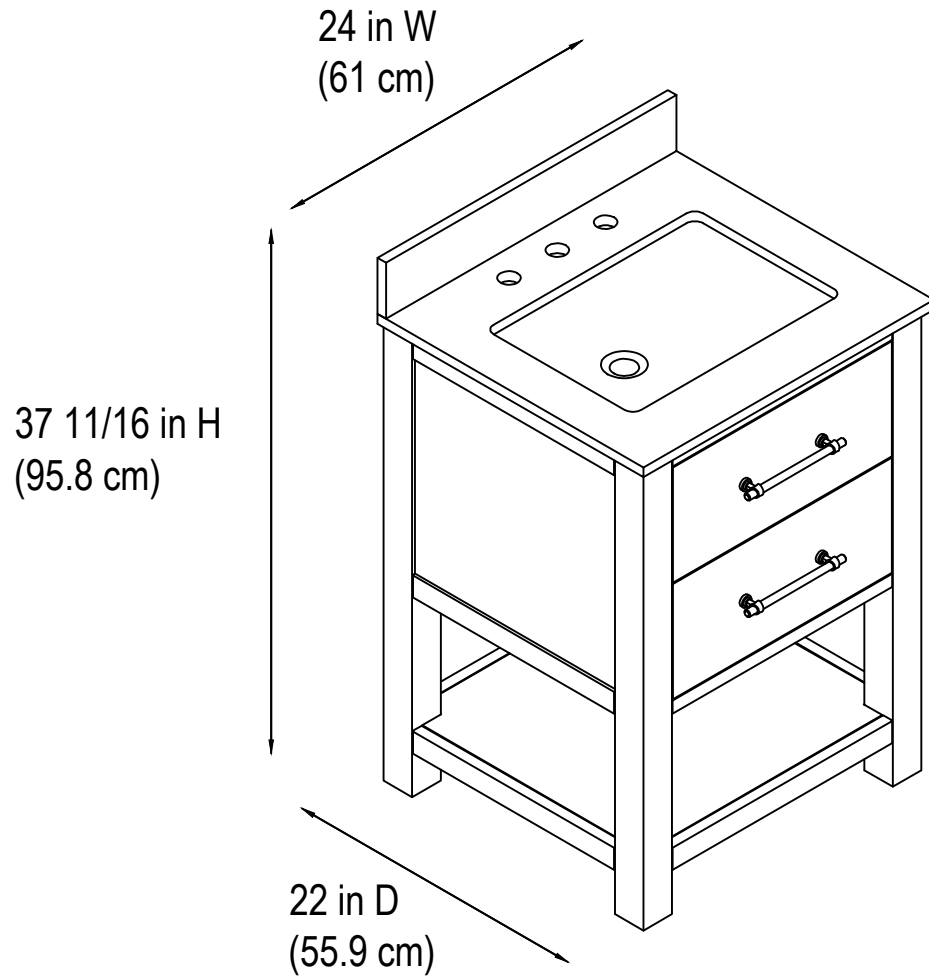

## 24" Bathroom Vanity

24 in. W x 22 in.D x 37 11/16 in.H  
(61 cm x 55.9 cm x 95.8 cm)

## Top View

## Back View