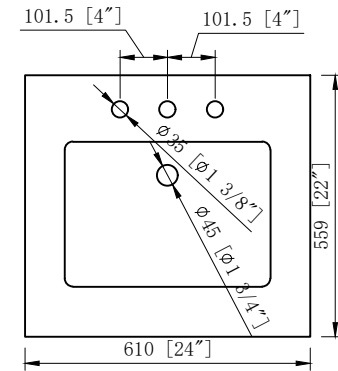

## 24" Bathroom Vanity

24 in. W x 22 in.D x 37 11/16 in.H  
(61 cm x 55.9 cm x 95.8 cm)

## Top View

## Back View