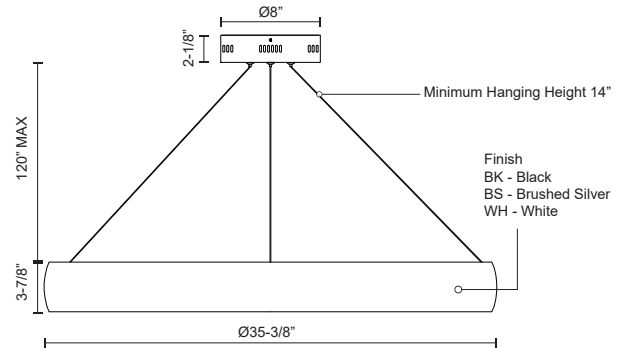

HALO PD22735

PENDANTS

PROJECT

DESCRIPTION

The circular Halo light makes a sleek and bold statement. This fixture illuminates your room in a smooth circular pattern, which is both modern and minimal. Available in four sizes and three finishes: Black, White and Brushed Nickel. They can be arranged in a tier formation to complement your space.

PD22735-BK
Black

PD22735-BS
Brushed Silver

PD22735-WH
White

SPECIFICATION DETAILS

* For custom options, consult factory for details.

Fixture Dimensions	D35-3/8" x H3-7/8"
Light Source	LED with DC Driver
Wattage	67W
Total Lumens	5360lm
Delivered Lumens	BK-1652lm; BN-1919lm; WH-2279lm;
Voltage	120V
Color Temperature	3000K
CRI (Ra)	90CRI
Optional Color Temps	2700K - 5000K Available, Minimum Order Quantities Apply
LED Rated Life	50,000 hours
Dimming	100% - 10%, TRIAC or ELV Dimmer (Not Included)
Diffuser Details	White Acrylic Diffuser
Adjustable	Yes
Wire Length	120" Max
Wire Type	Clear SSL Wire
Location	Dry
Warranty	5 Years
Illumination Direction	Up and Down
CEC Title 24 JA8	Yes, JA8-19
Canopy Dimensions	D8" x H2-1/8"