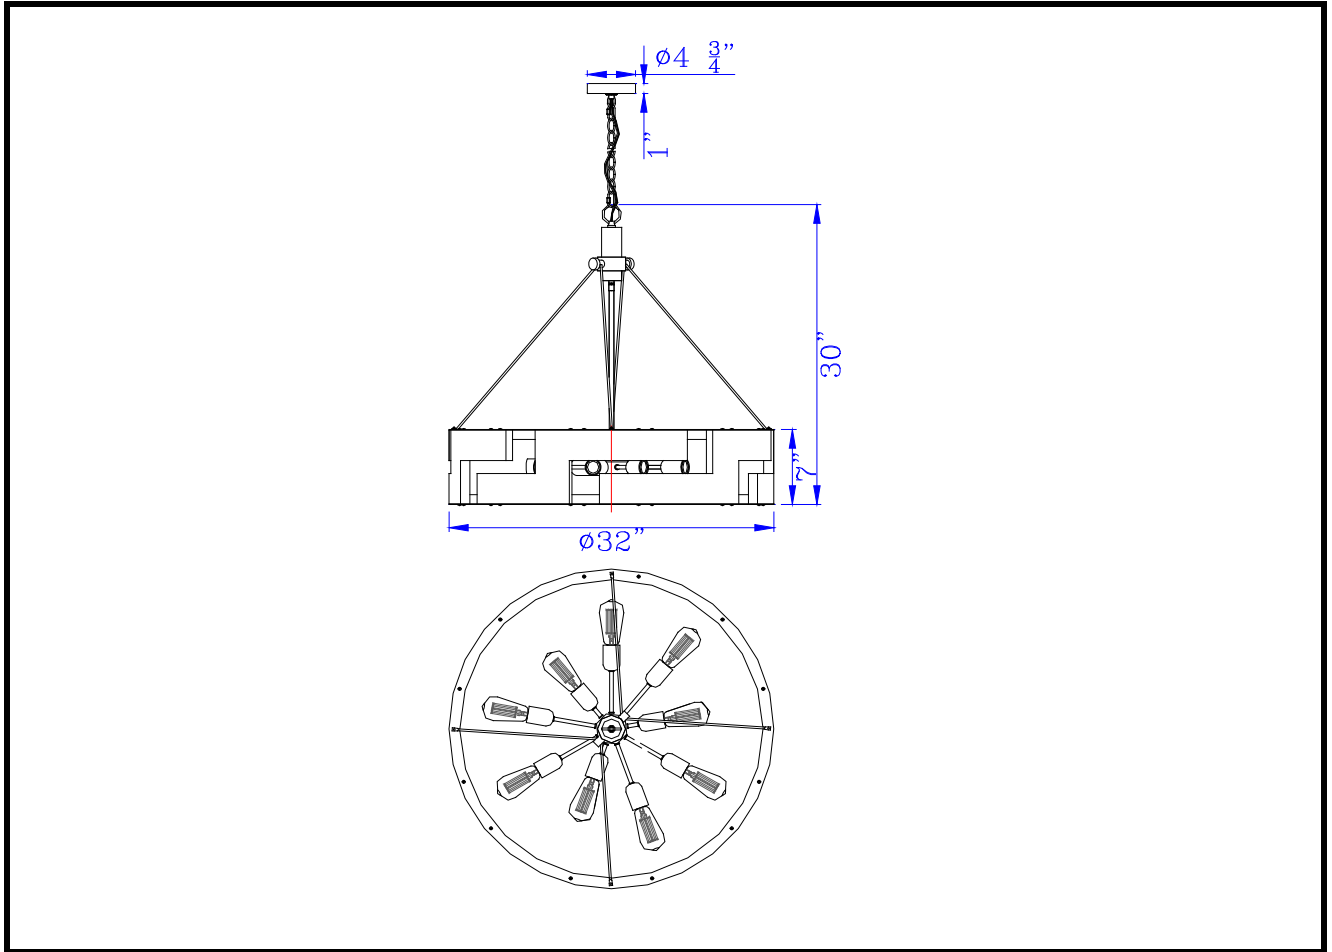

Specifications subject to change without notice

Drawing:

**Description:** 60W x 9 metal and wood chandelier  
**Material:** Metal / Wood  
**Finish :** Smoky wood  
**Height:** 30"  
**Width:** 32"  
**Wattage :** 60WX9  
**Socket :** Medium Base (E26)  
**Bulb:** Incandescent  
**Chain Length:**  
**Wire Length:** 6'  
**Wire Color:** Black  
**Shade No:** None  
**Material:** None  
**Shade size:** None  
**Certificate :**