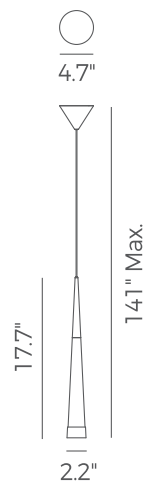

PROJECT			
DATE		TYPE	

Meteor

DETAILS

Material:	Aluminium	Color Temp.:	3000K
Lamp Shade:	Acrylic	CRI (Ra):	≥80
Finishes:	SDG - Satin Dark-gray BG - Brushed Gold	LED Rated Life:	≈50,000 Hours
		Dimming:	100%-10%

Dimmable with ELV or TRIAC Dimmer (Not Included)

Wattage:	6.5W+1W
Voltage:	100-130V
Size:	4.7" Dia. x 141" OAH
Total Lumens:	900
Delivered Lumens:	630