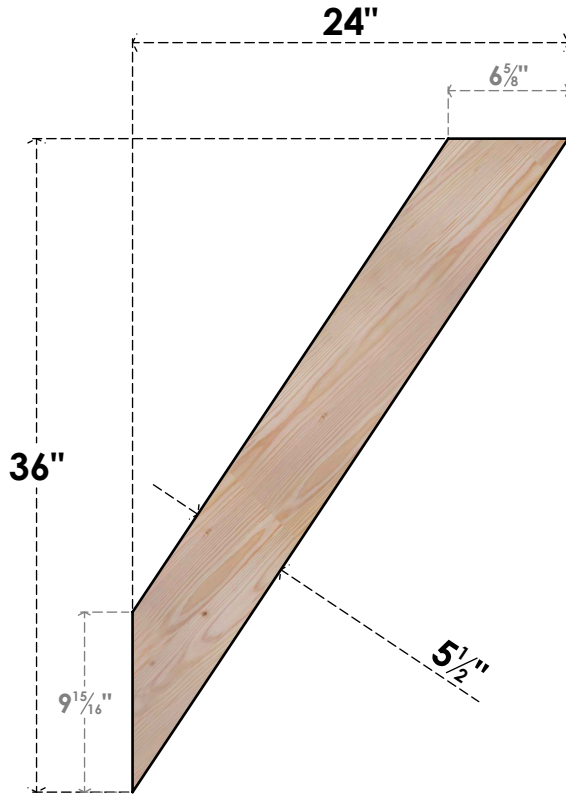

BRC06X24X36TRA00SDF

5 1/2"W X 24"D X 36"H TRADITIONAL SMOOTH BRACE, DOUGLAS FIR

SIDE

FRONT

EKENA MILLWORK
 2300 WEST MAIN ST.
 CLARKSVILLE, TX 75426
 TOLL FREE: 866-607-0453
 WWW.EKENAMILLWORK.COM

NOTES

1. INSTALLATION TO BE COMPLETED IN ACCORDANCE WITH MANUFACTURER'S SPECIFICATIONS.
2. DRAWING MAY NOT BE TO SCALE
3. THIS DRAWING IS INTENDED FOR DESIGN AND PLANNING PURPOSES ONLY.
4. ALL INFORMATION CONTAINED HEREIN WAS CURRENT AT THE TIME OF DEVELOPMENT BUT MUST BE REVIEWED AND APPROVED BY THE PRODUCT MANUFACTURER TO BE CONSIDERED ACCURATE.
5. PRODUCTS ARE NOT KILN DRIED. THIS ITEM IS UNIQUE AND WILL CONTAIN THE NATURAL VARIATIONS THAT THE WOOD SPECIES OFFERS. THIS MAY RESULT IN VARIATIONS UP TO 1/4"