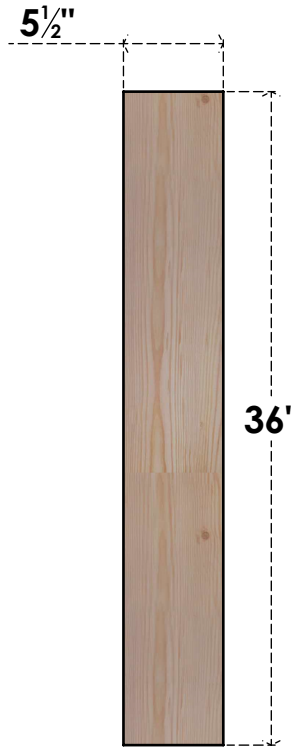

BRC06X24X36TRA00SDF

5 1/2"W X 24"D X 36"H TRADITIONAL SMOOTH BRACE, DOUGLAS FIR

SIDE

FRONT

EKENA MILLWORK
 2300 WEST MAIN ST.
 CLARKSVILLE, TX 75426
 TOLL FREE: 866-607-0453
 WWW.EKENAMILLWORK.COM

NOTES

1. INSTALLATION TO BE COMPLETED IN ACCORDANCE WITH MANUFACTURER'S SPECIFICATIONS.
2. DRAWING MAY NOT BE TO SCALE
3. THIS DRAWING IS INTENDED FOR DESIGN AND PLANNING PURPOSES ONLY.
4. ALL INFORMATION CONTAINED HEREIN WAS CURRENT AT THE TIME OF DEVELOPMENT BUT MUST BE REVIEWED AND APPROVED BY THE PRODUCT MANUFACTURER TO BE CONSIDERED ACCURATE.
5. PRODUCTS ARE NOT KILN DRIED. THIS ITEM IS UNIQUE AND WILL CONTAIN THE NATURAL VARIATIONS THAT THE WOOD SPECIES OFFERS. THIS MAY RESULT IN VARIATIONS UP TO 1/4"