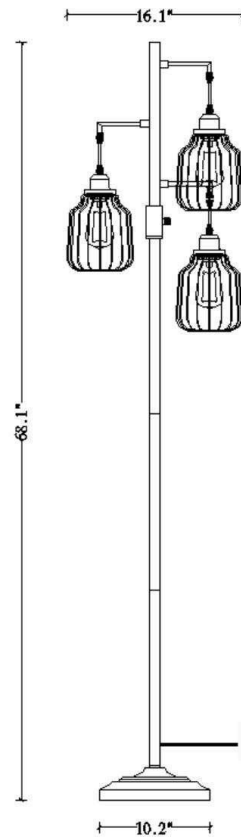

## Product Features

Style: Industrial/Classic/Rustic

Material: Metal

Base Type: E26

Bulb Included: Yes

CCT: 2700K Warm White

Dimmable: Yes

Size: 10.24W x 68.11H inches

## Package includes

1 x Floor Lamp

3 x LED Bulbs

3 x Cages

1 x Accessories Kit

1 x User Manual

## Installation Instructions

**Warm Notice:** Installation should start from the top to the base.

Detailed Installation Steps:

1. Use the Allen key to unfix the screw ①.
2. Insert the arm ② into the pole.
3. Fixing the arm by tightening screw ① with
4. Install the other two arms by repeating step 1,2,3.
5. Screw up ③ ④ ⑤ one by one and gently pull the wire through the pole.
6. Screw ⑥ into the base and adjust the length of the wire by pulling it through the pole.
7. Unscrew the fixing ring from the socket, then screw the cage ⑦ into the socket and tighten it with the socket ring ⑧. Then follow the same steps to install the other cages.
8. Install the LED bulbs ⑨. **(Bulbs Included).**