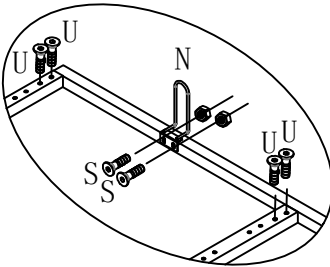

Detail View

Part list WF289437AAA/E

C1

Facing customer
Side Rail(R)-1PC

C2

Facing customer
Side Rail(L)-1PC

F1

connect HB
Front Rail-1PC

Hardware list WF289438AAA/E

<p>R</p>  <p>M8*50mm 10PCS</p>	<p>S</p>  <p>M8*45mm 14PCS</p>	<p>T</p>  <p>M8*25mm 26PCS</p>	<p>U</p>  <p>M8*18mm 12PCS</p>	<p>V</p>  <p>M8 14PCS</p>
<p>W</p>  <p>φ17*φ8.5 6PCS</p>	<p>X</p>  <p>φ22*φ8.5 4PCS</p>	<p>Y</p>  <p>M8 1PC</p>	<p>Z</p>  <p>M8 1PC</p>	

W

6PCS

step7

step8

S	U	V
		
4PCS	12PCS	4PCS

step9

T

8PCS

step10

S

4PCS

step11

S	V
	
6PCS	6PCS

step12

K	V
	
2PCS	4PCS

step13