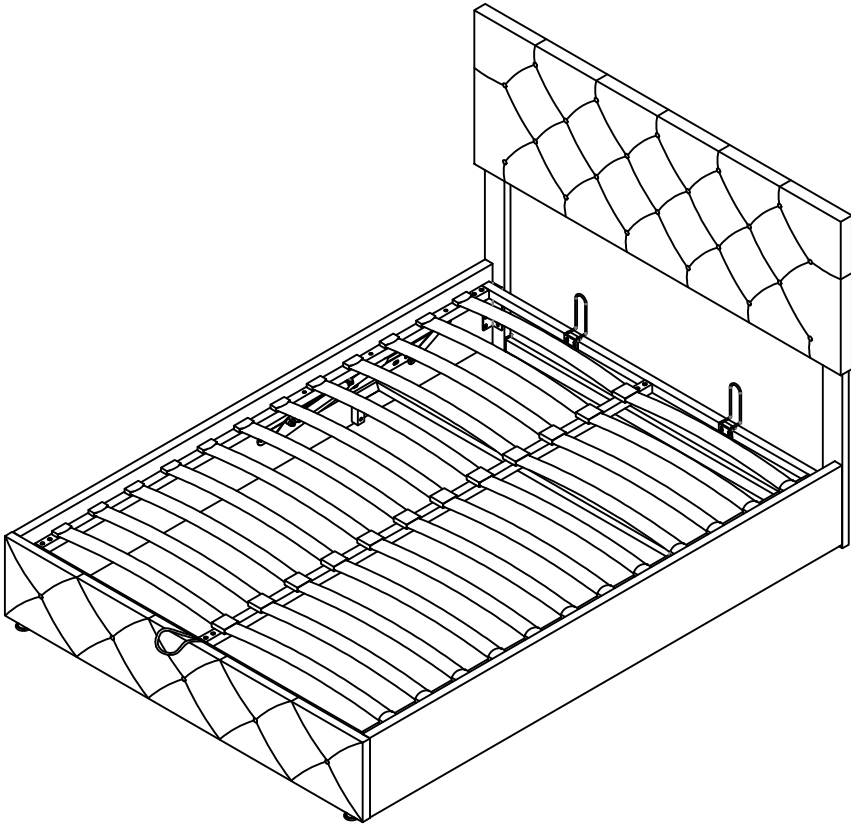

Detail View

Part list WF289437AAA/E

C1

Facing customer
Side Rail(R)-1PC

C2

Facing customer
Side Rail(L)-1PC

F1

connect HB
Front Rail-1PC

F2

connect FB
Back Rail-1PC

G1

Side tube-2PCS

G2

Middle Rail-1PC

Hb

Bottom Rail-1PC

O

Plastic caps(Single)-24PCS

P

Plastic caps(Double)-12PCS

Part list WF289438AAA/E

<p>Aa</p>  <p>Non-woven Fabric-1PC</p>	<p>Ab</p>  <p>Headboard-1PC</p>	<p>B</p>  <p>Footboard-1PC</p>	<p>D1</p>  <p>Leg Headboard (R)-1PC</p>
<p>D2</p>  <p>Leg Headboard (L)-1PC</p>	<p>E</p>  <p>Slat-24PCS</p>	<p>Ha</p>  <p>Bar Rail-1PC</p>	<p>I</p>  <p>Plastic Block-3PCS</p>
<p>J1</p>  <p>Hydraulic (L)-1PC</p>	<p>J2</p>  <p>Hydraulic (R)-1PC</p>	<p>K</p>  <p>Hydraulic Bar-2PCS</p>	<p>L</p>  <p>Indices "L"-4PCS</p>
<p>M</p>  <p>Legs-2PCS</p>	<p>N</p>  <p>Block Bar-2PCS</p>	<p>Q</p>  <p>Straps-1PC</p>	