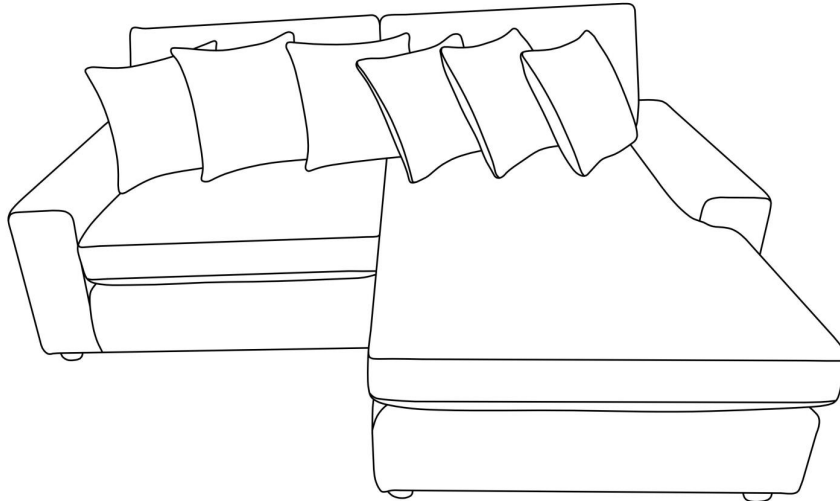

ASSEMBLY INSTRUCTION FOR ACME FURNITURE

MODEL#LV01882

Thank you for purchasing the quality product. Be sure to check all packing material carefully for small parts which may have come loose inside the carton during shipment. Separate, identify and count all parts and metal hardware. Compare with all parts list to be sure all parts are present. If any part(s) are missing or damaged, please contact your local furniture dealer. For efficient and speedy service, please indicate the model number and code letter of part(s) needed.

	COMPONENT PARTS		
DESCRIPTION	PART NAME		QTY(PCS)
①	SOFA		1
②	OTTOMAN		1
③	CHAISE SEAT CUSHION		1
④	SOFA SEAT CUSHION		1
⑤	BACK CUSHION		2
⑥	PILLOW		6
⑦	WOOD LEG		9

Attention

***Some number parts listed on the instruction sheet may not be in parts bag as they may already be assembled. Carefully check parts and packing materials prior to ordering replacements.