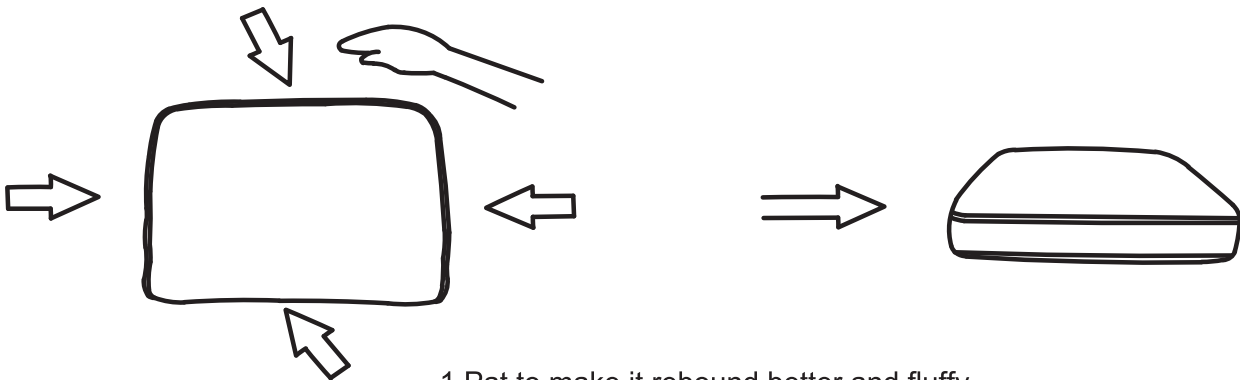

ASSEMBLY INSTRUCTIONS

TIPS:

1. The sectional sofa comes in 2 separate boxes, might be delivered at different times. Please wait several days patiently.
2. Due to differences of light effects, the actual color of the materials might be slightly different from the pictures.
3. No Assembly Required. This sofa can free of your stereotyped nightmare of furniture assembly.
4. Due to package compression for better shipment, the fabric may have wrinkles.
5. Please take all packages out and pat every part to make it rebound better and fluffy, so that it can restore to picture-like status.
6. Please keep children away from the plastic bags.

1. Pat to make it rebound better and fluffy.

2. Knead your cushion like giving your cushion a massage while allowing the air to flow through the foam.

72h

It might takes up to 72 hours.

PART LIST:

NO	DESCRIPTION	SKETCH	QTY	
A	Left Chaise		1PC	A x1 C x1 D x1
B	TWO-PERSON SEAT		1PC	
C	Right Chaise		2PC	B x1 C x1 D x1
D	PILLOW		2PC	