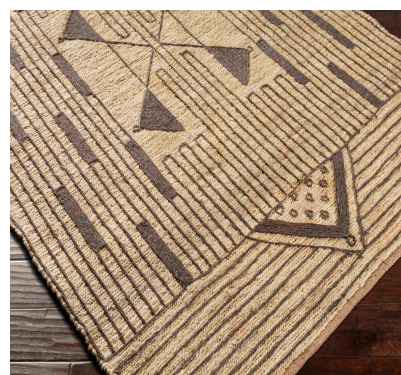

Brookwood BKD-2300

CORNER DETAIL

DETAILS

85% Jute, 15% Wool

Hand Knotted

Low Pile

Thickness: 0.09"

Made in India

SIZES AVAILABLE

2' x 3'

5' x 7'6"

8' x 10'

8'10" x 12'

10' x 14'

2'6" x 8'

18" Sample