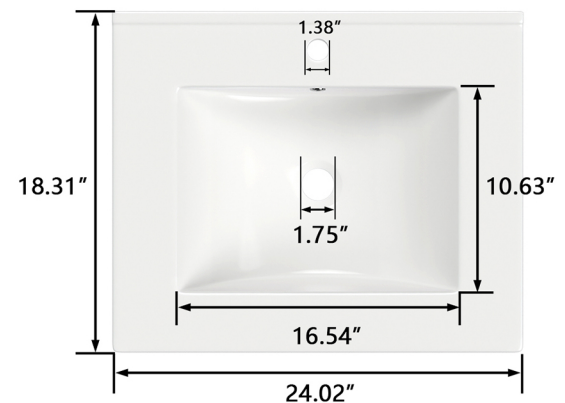

Model #DV-1BV0269NW

Overall Dimension: 24.02" L x 18.31" W x 33.82" H

Features:

- The cabinet and countertop come pre-assembled and shipped as one unit, eliminating the hassle of separate deliveries and installation for the countertop and cabinet.
- Spacious drawer with breathable cabinet doors featuring a plant-woven texture and a metal-handle design, offering both elegance and practicality.
- Equipped with a premium ceramic basin featuring a 1.75-inch standard drain hole and overflow hole, combining beauty, sophistication, and functionality.
- Both the cabinet doors and drawers are fitted with unique silent rails and hinges, allowing you to use them at night without disturbing your family's sleep.
- High-quality MDF + wood cabinet, ceramic sink top, combining aesthetics and functionality, make it the ideal choice for modern bathroom renovation.

Package Included:

● Bathroom Vanity

● Instruction Manual

Technical Specifications:

- + Outer Size: 24.02" L x 18.31" W x 33.82" H
- + Cabinet Drawer Size: 18.74" L x 14.49" W x 5.08" H
- + Cabinet & Top Assembled Weight: 68.34 lbs
- + Assembly Required: No
- + Backsplash Included: No
- + Color: Natural Wood Color
- + Sink Type: Ceramic
- + Cabinet Material: MDF + Wood
- + Faucet Mounting Hole Type: 1 Hole