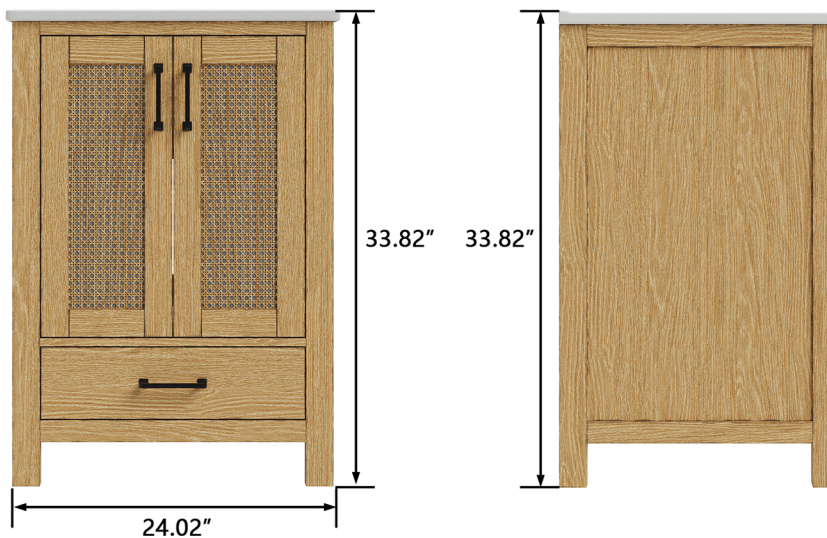

Model #DV-1BV0269NW

Overall Dimension: 24.02" L x 18.31" W x 33.82" H

Features:

- The cabinet and countertop come pre-assembled and shipped as one unit, eliminating the hassle of separate deliveries and installation for the countertop and cabinet.
- Spacious drawer with breathable cabinet doors featuring a plant-woven texture and a metal-handle design, offering both elegance and practicality.
- Equipped with a premium ceramic basin featuring a 1.75-inch standard drain hole and overflow hole, combining beauty, sophistication, and functionality.
- Both the cabinet doors and drawers are fitted with unique silent rails and hinges, allowing you to use them at night without disturbing your family's sleep.
- High-quality MDF + wood cabinet, ceramic sink top, combining aesthetics and functionality, make it the ideal choice for modern bathroom renovation.

Package Included:

● Bathroom Vanity

● Instruction Manual

Technical Specifications:

- + Outer Size: 24.02" L x 18.31" W x 33.82" H
- + Cabinet Drawer Size: 18.74" L x 14.49" W x 5.08" H
- + Cabinet & Top Assembled Weight: 68.34 lbs
- + Assembly Required: No
- + Backsplash Included: No
- + Color: Natural Wood Color
- + Sink Type: Ceramic
- + Cabinet Material: MDF + Wood
- + Faucet Mounting Hole Type: 1 Hole