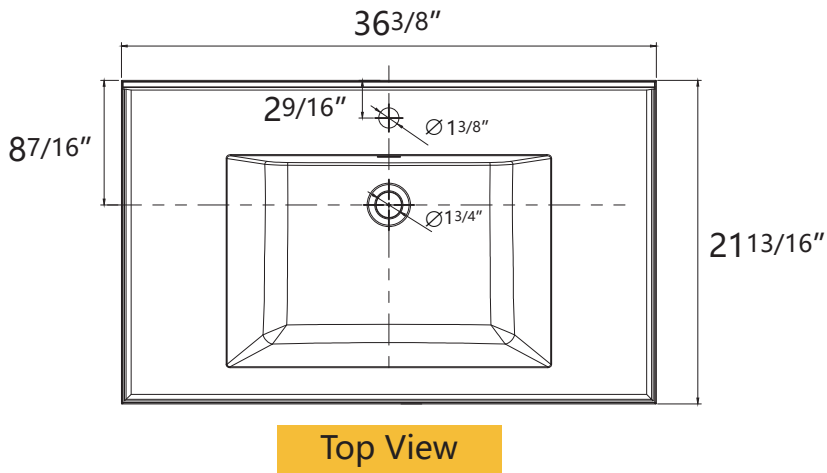

# DIMENSION DETAILS

### Belize 36"

# COUNTERTOP SIZE

# VANITY SIZE