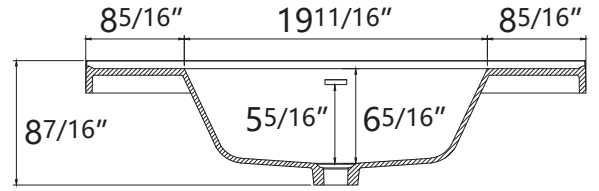

# DIMENSION DETAILS

### Belize 36"

# COUNTERTOP SIZE

# VANITY SIZE