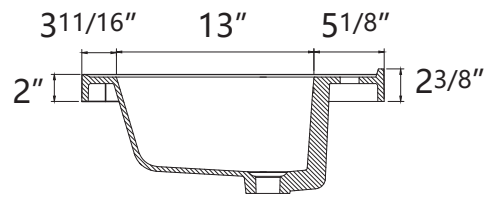

# DIMENSION DETAILS

### Belize 36"

# COUNTERTOP SIZE

# VANITY SIZE