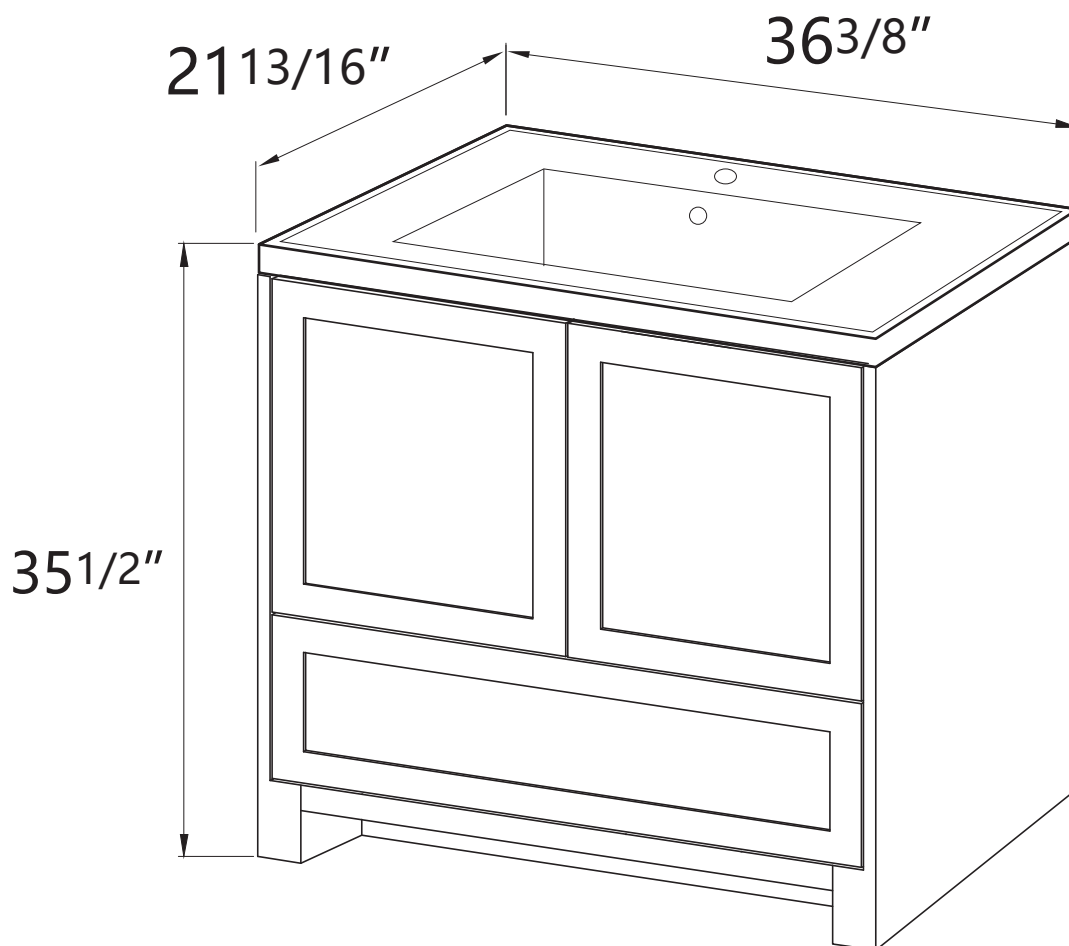

# DIMENSION DETAILS

### Belize 36"

# COUNTERTOP SIZE

# VANITY SIZE