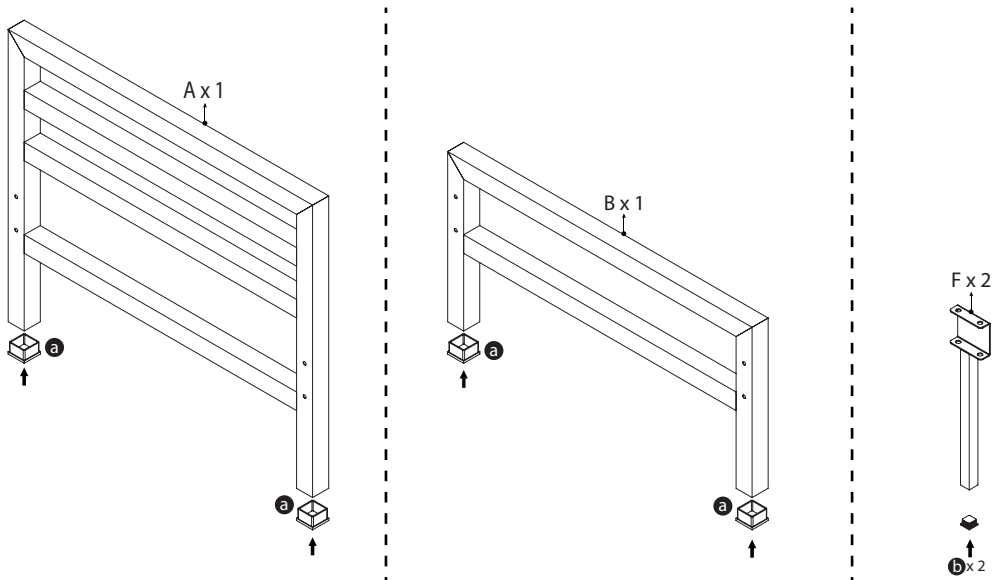

AVENSIS[®]

It's my furniture

BUHARA BED FRAME SINGLE 3FT - 90 x 190 cm ASSEMBLY INSTRUCTIONS

HARDWARE NOTE :

Do not screw on the bolts too tight unless the installation is done. Make sure all bolts are tightly screwed before you use it.

COMPONENTS

STEPS

STEP - 1

STEP - 2

STEP - 3

STEP - 4

STEP - 5