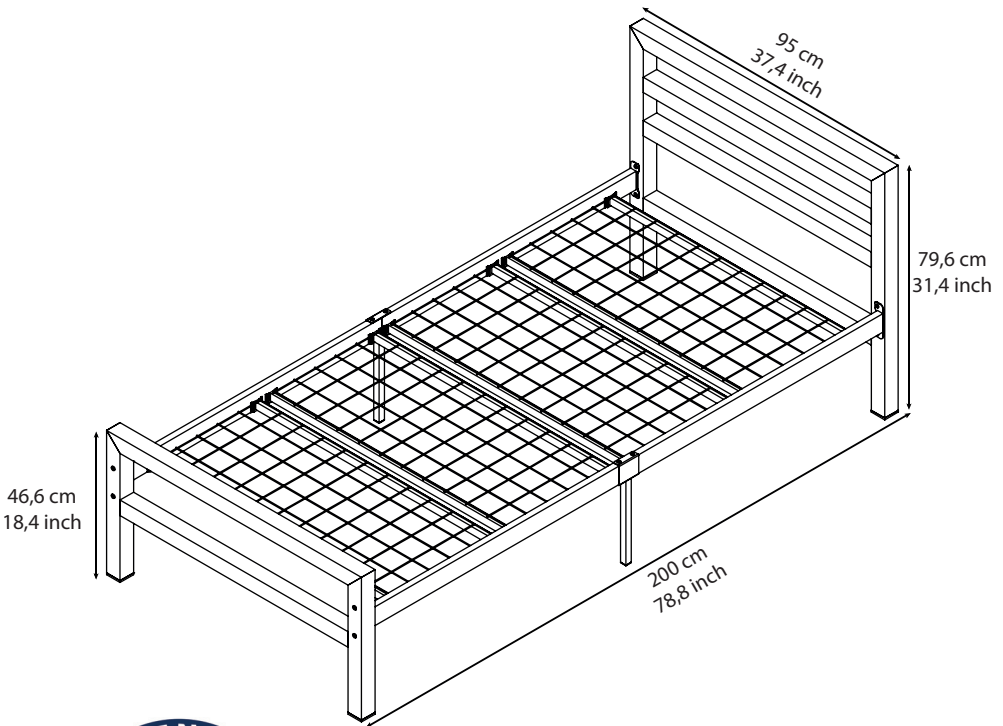

AVENSIS[®]

It's my furniture

BUHARA BED FRAME SINGLE 3FT - 90 x 190 cm ASSEMBLY INSTRUCTIONS

HARDWARE NOTE :

Do not screw on the bolts too tight unless the installation is done. Make sure all bolts are tightly screwed before you use it.

COMPONENTS

STEPS

STEP - 1

STEP - 2

STEP - 3

STEP - 4

STEP - 5