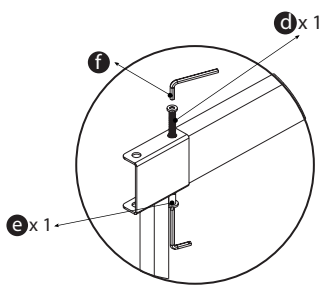

AVENSIS[®]

It's my furniture

BUHARA BED FRAME SINGLE 3FT - 90 x 190 cm ASSEMBLY INSTRUCTIONS

HARDWARE NOTE :

Do not screw on the bolts too tight unless the installation is done. Make sure all bolts are tightly screwed before you use it.

COMPONENTS

STEPS

STEP - 1

STEP - 2

STEP - 3

STEP - 4

STEP - 5