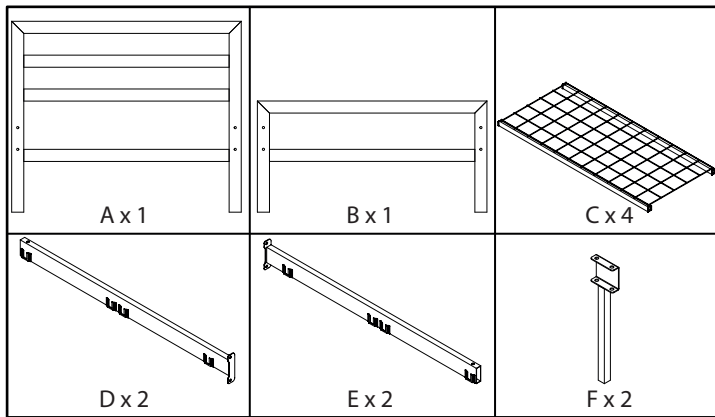

AVENSIS[®]

It's my furniture

BUHARA BED FRAME SINGLE 3FT - 90 x 190 cm ASSEMBLY INSTRUCTIONS

HARDWARE NOTE :

Do not screw on the bolts too tight unless the installation is done. Make sure all bolts are tightly screwed before you use it.

COMPONENTS

STEPS

STEP - 1

STEP - 2

STEP - 3

STEP - 4

STEP - 5