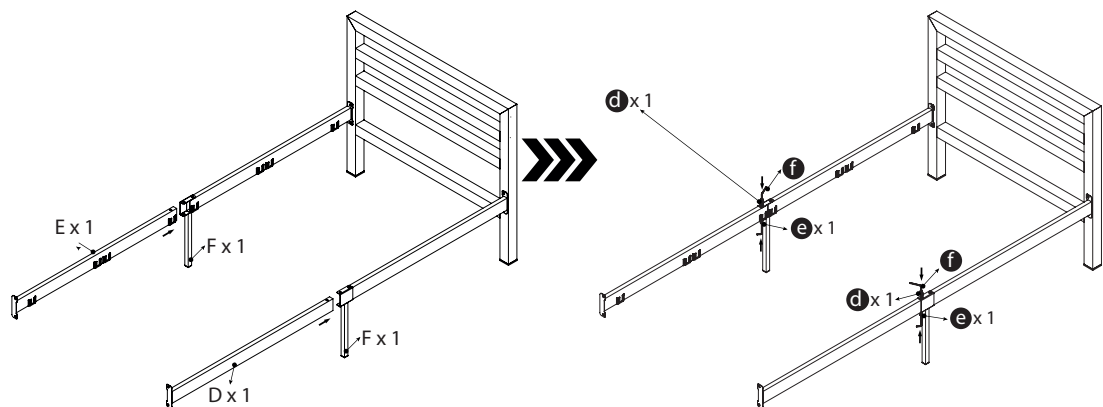

AVENSIS[®]

It's my furniture

BUHARA BED FRAME SINGLE 3FT - 90 x 190 cm ASSEMBLY INSTRUCTIONS

HARDWARE NOTE :

Do not screw on the bolts too tight unless the installation is done. Make sure all bolts are tightly screwed before you use it.

COMPONENTS

STEPS

STEP - 1

STEP - 2

STEP - 3

STEP - 4

STEP - 5