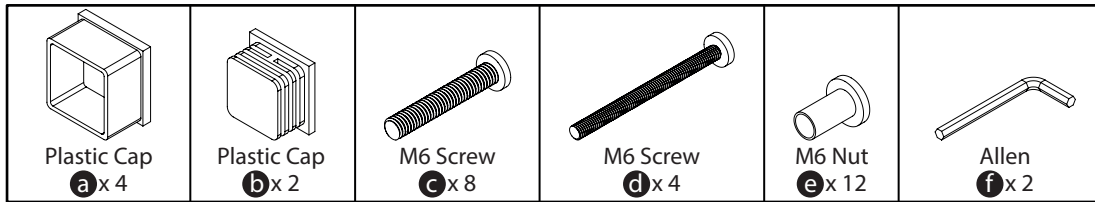

COMPONENTS