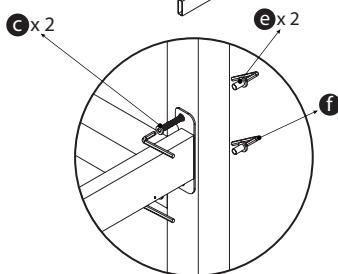

AVENSIS[®]

It's my furniture

BUHARA BED FRAME SINGLE 3FT - 90 x 190 cm ASSEMBLY INSTRUCTIONS

HARDWARE NOTE :

Do not screw on the bolts too tight unless the installation is done. Make sure all bolts are tightly screwed before you use it.

COMPONENTS

STEPS

STEP - 1

STEP - 2

STEP - 3

STEP - 4

STEP - 5