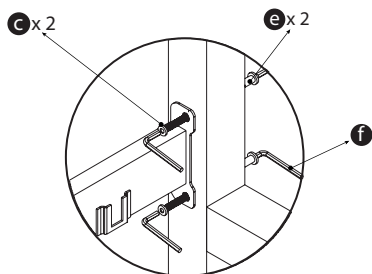

AVENSIS[®]

It's my furniture

BUHARA BED FRAME SINGLE 3FT - 90 x 190 cm ASSEMBLY INSTRUCTIONS

HARDWARE NOTE :

Do not screw on the bolts too tight unless the installation is done. Make sure all bolts are tightly screwed before you use it.

COMPONENTS

STEPS

STEP - 1

STEP - 2

STEP - 3

STEP - 4

STEP - 5