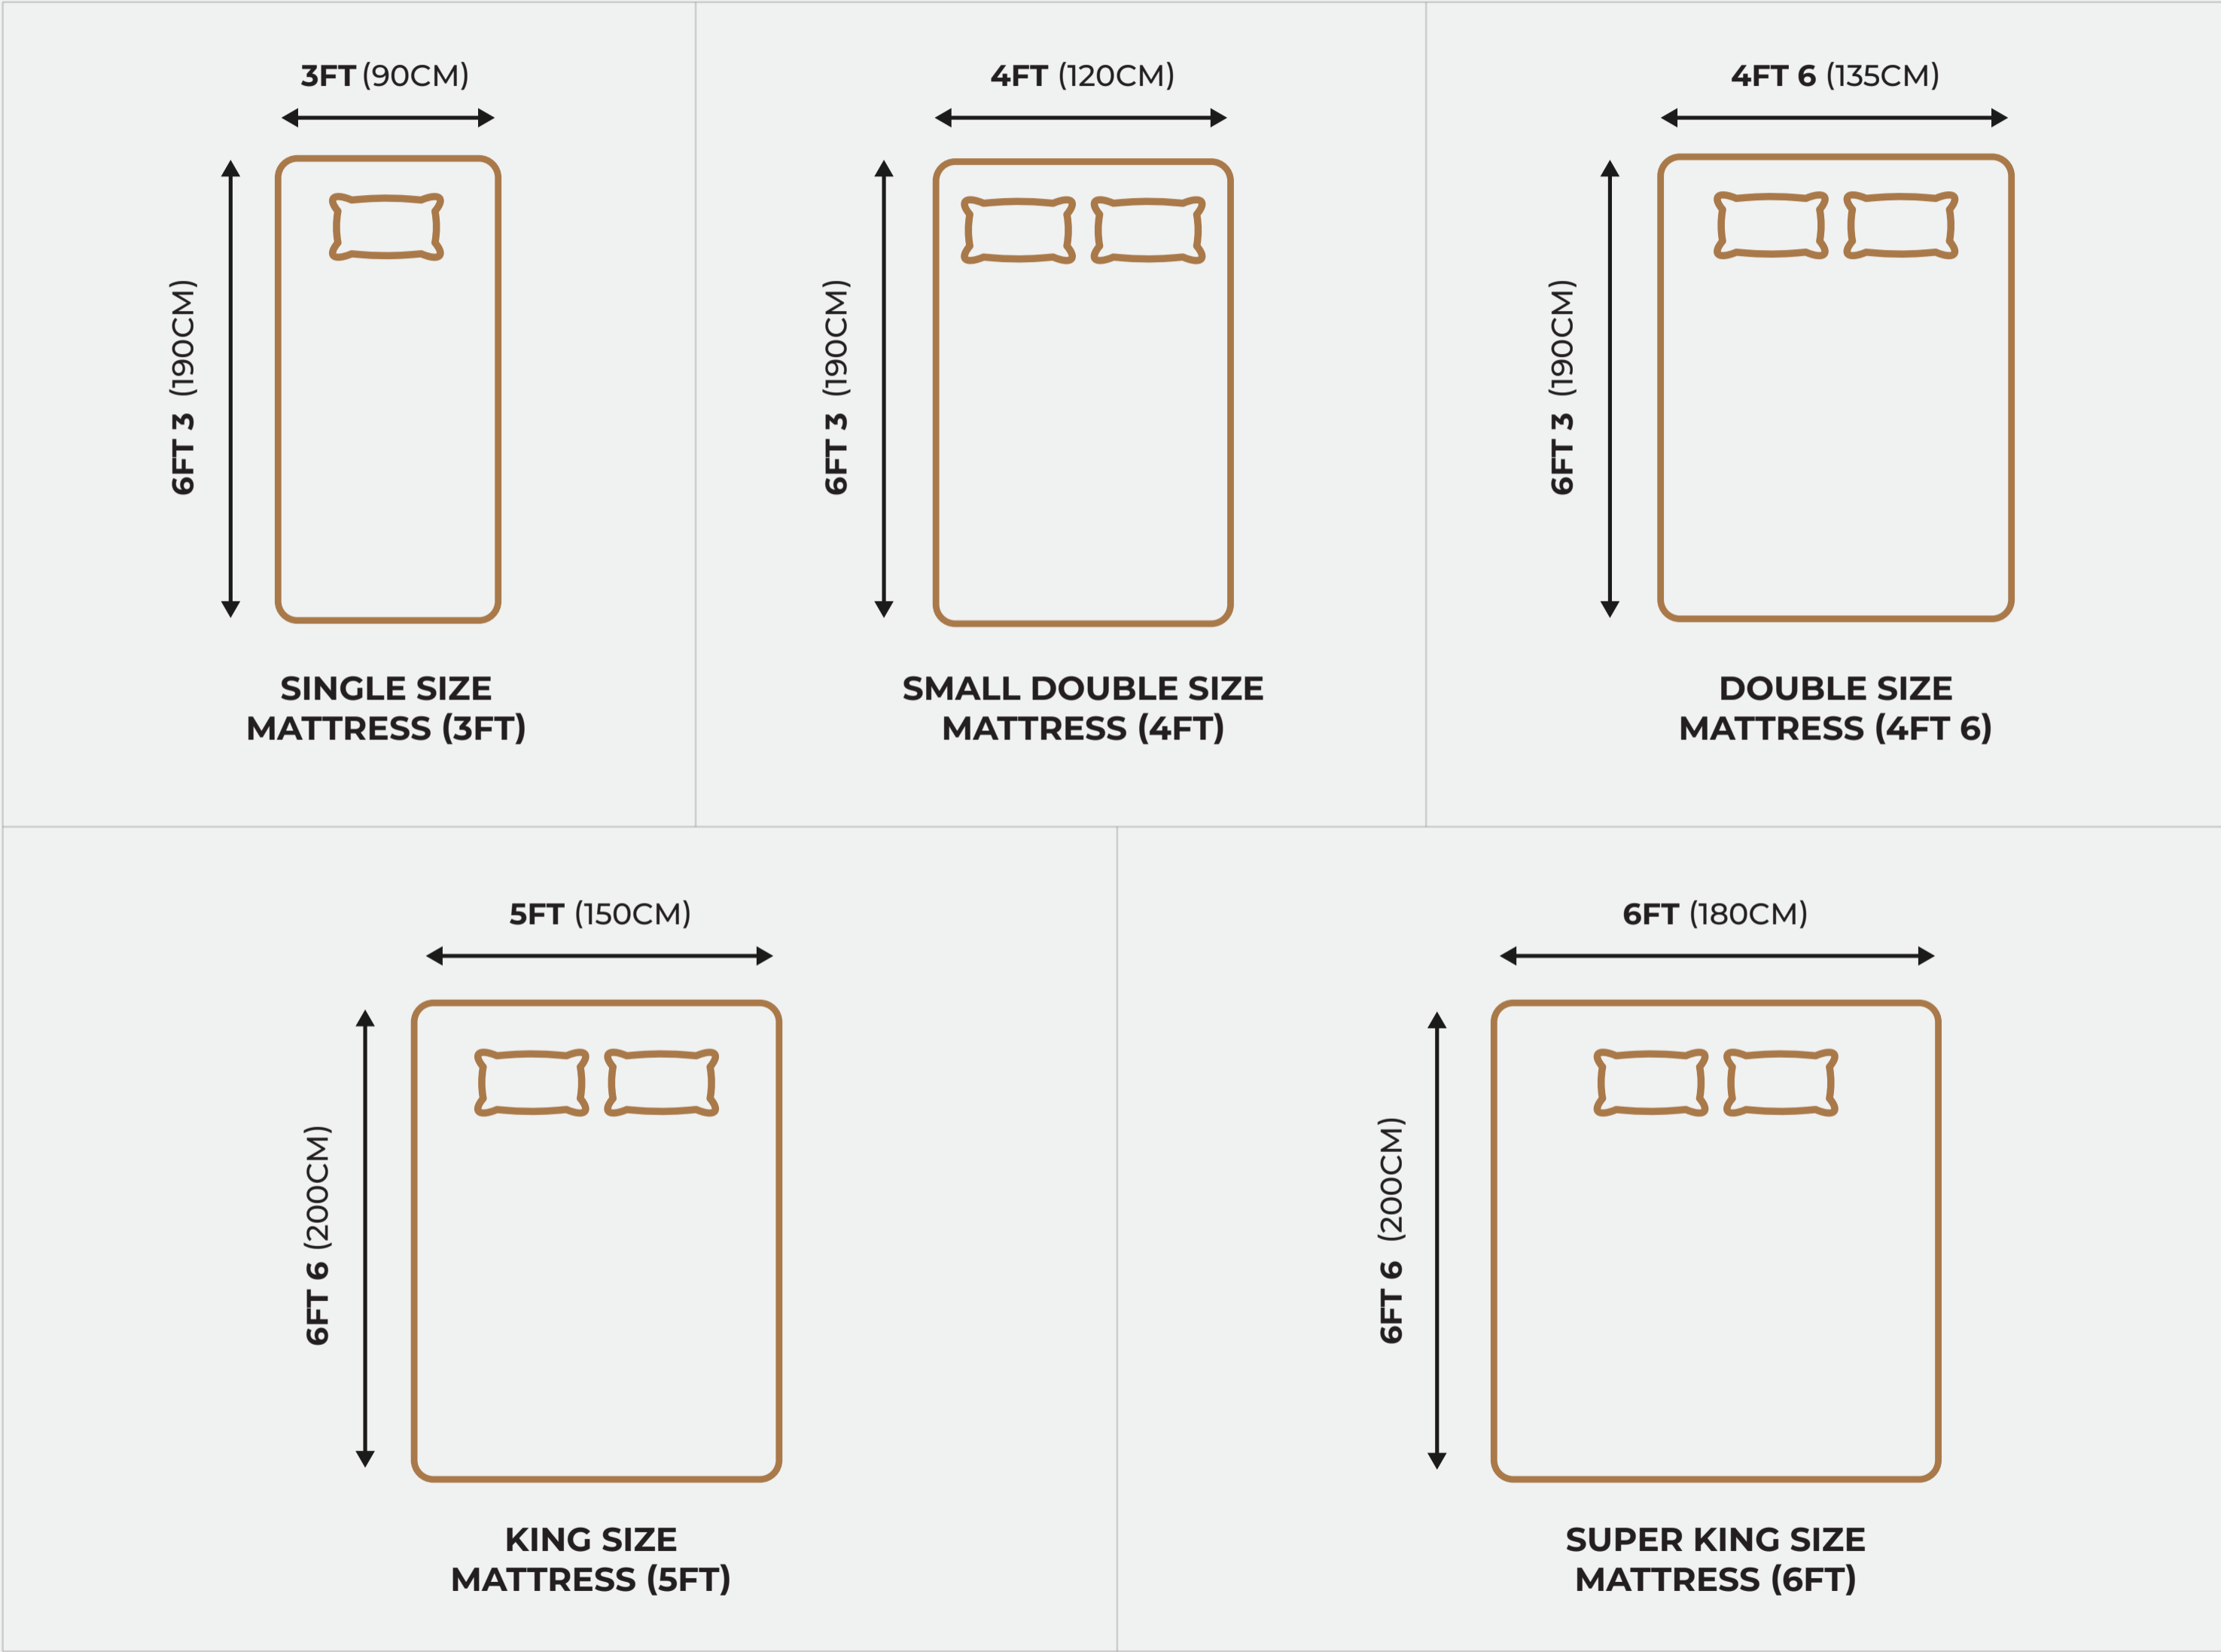

UK SIZED MATTRESS GUIDE

SIZE ARE APPROX, MATTRESSES WILL FIT ALL UK SIZED BEDS