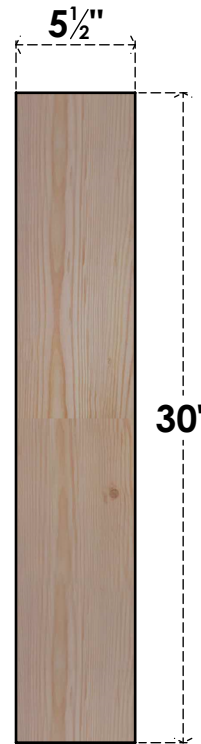

BRC06X30X30TRA00SDF

5 1/2"W X 30"D X 30"H TRADITIONAL SMOOTH BRACE, DOUGLAS FIR

SIDE

FRONT

EKENA MILLWORK
2300 WEST MAIN ST.
CLARKSVILLE, TX 75426
TOLL FREE: 866-607-0453
WWW.EKENAMILLWORK.COM

NOTES

1. INSTALLATION TO BE COMPLETED IN ACCORDANCE WITH MANUFACTURER'S SPECIFICATIONS.
2. DRAWING MAY NOT BE TO SCALE
3. THIS DRAWING IS INTENDED FOR DESIGN AND PLANNING PURPOSES ONLY.
4. ALL INFORMATION CONTAINED HEREIN WAS CURRENT AT THE TIME OF DEVELOPMENT BUT MUST BE REVIEWED AND APPROVED BY THE PRODUCT MANUFACTURER TO BE CONSIDERED ACCURATE.
5. PRODUCTS ARE NOT KILN DRIED. THIS ITEM IS UNIQUE AND WILL CONTAIN THE NATURAL VARIATIONS THAT THE WOOD SPECIES OFFERS. THIS MAY RESULT IN VARIATIONS UP TO 1/4"