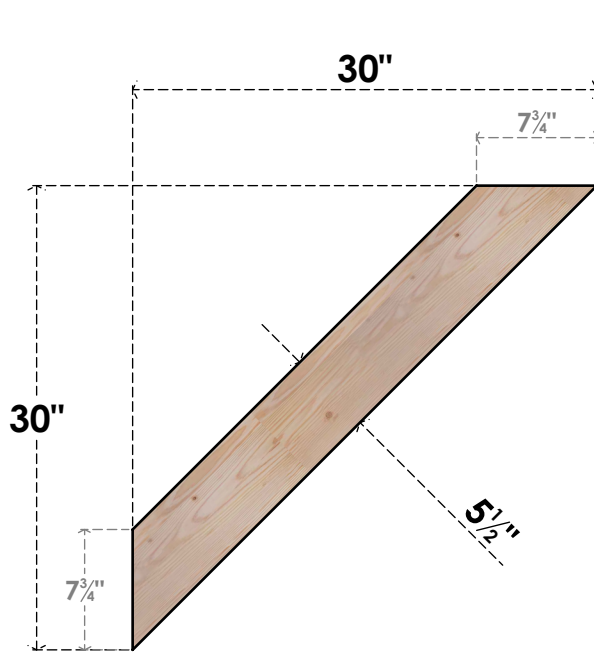

BRC06X30X30TRA00SDF

5 1/2"W X 30"D X 30"H TRADITIONAL SMOOTH BRACE, DOUGLAS FIR

SIDE

FRONT

EKENA MILLWORK
2300 WEST MAIN ST.
CLARKSVILLE, TX 75426
TOLL FREE: 866-607-0453
WWW.EKENAMILLWORK.COM

NOTES

1. INSTALLATION TO BE COMPLETED IN ACCORDANCE WITH MANUFACTURER'S SPECIFICATIONS.
2. DRAWING MAY NOT BE TO SCALE
3. THIS DRAWING IS INTENDED FOR DESIGN AND PLANNING PURPOSES ONLY.
4. ALL INFORMATION CONTAINED HEREIN WAS CURRENT AT THE TIME OF DEVELOPMENT BUT MUST BE REVIEWED AND APPROVED BY THE PRODUCT MANUFACTURER TO BE CONSIDERED ACCURATE.
5. PRODUCTS ARE NOT KILN DRIED. THIS ITEM IS UNIQUE AND WILL CONTAIN THE NATURAL VARIATIONS THAT THE WOOD SPECIES OFFERS. THIS MAY RESULT IN VARIATIONS UP TO 1/4"