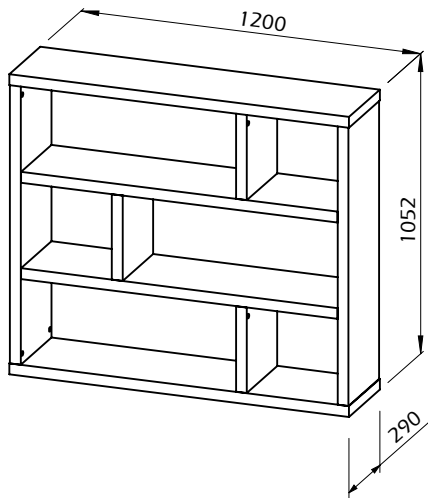

Technical Information

DUBLIN LOW

40min

82kg