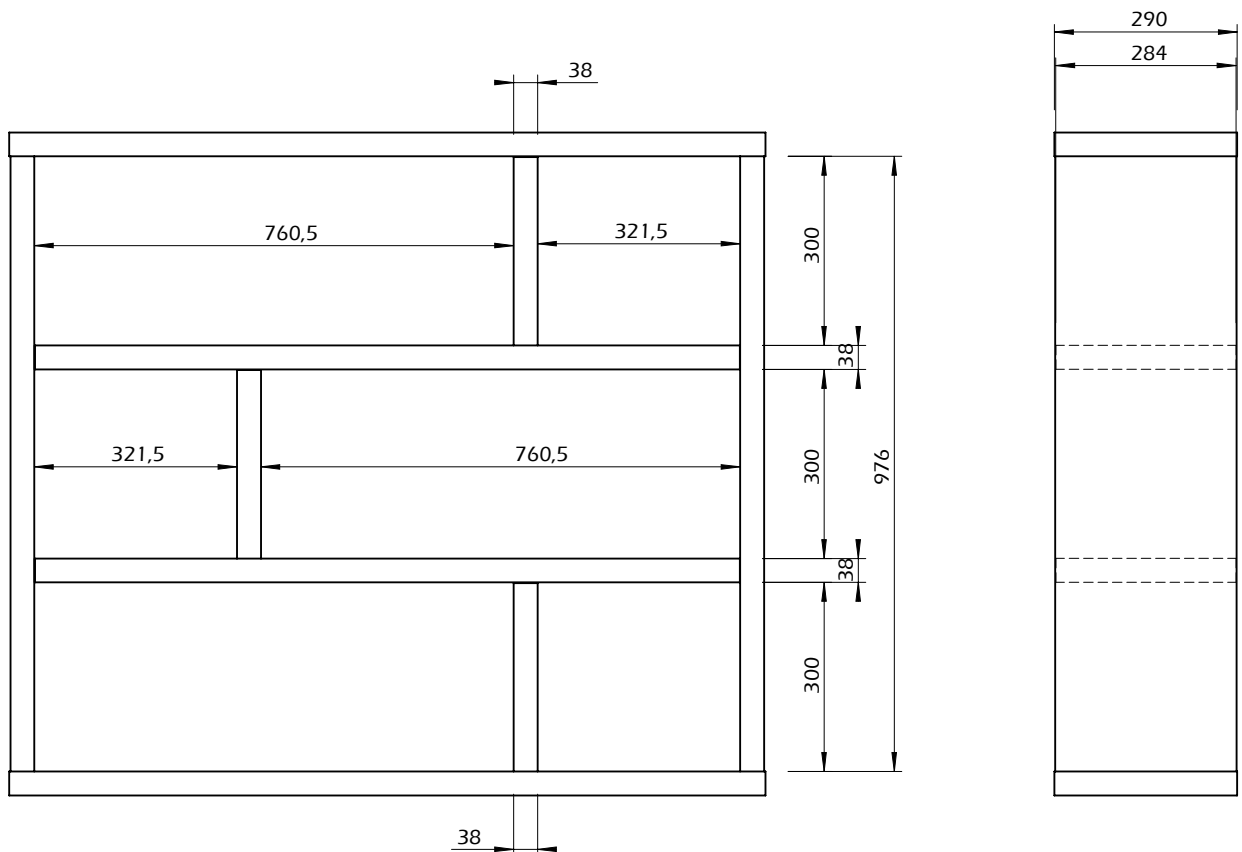

Technical Information

DUBLIN LOW

40min

82kg