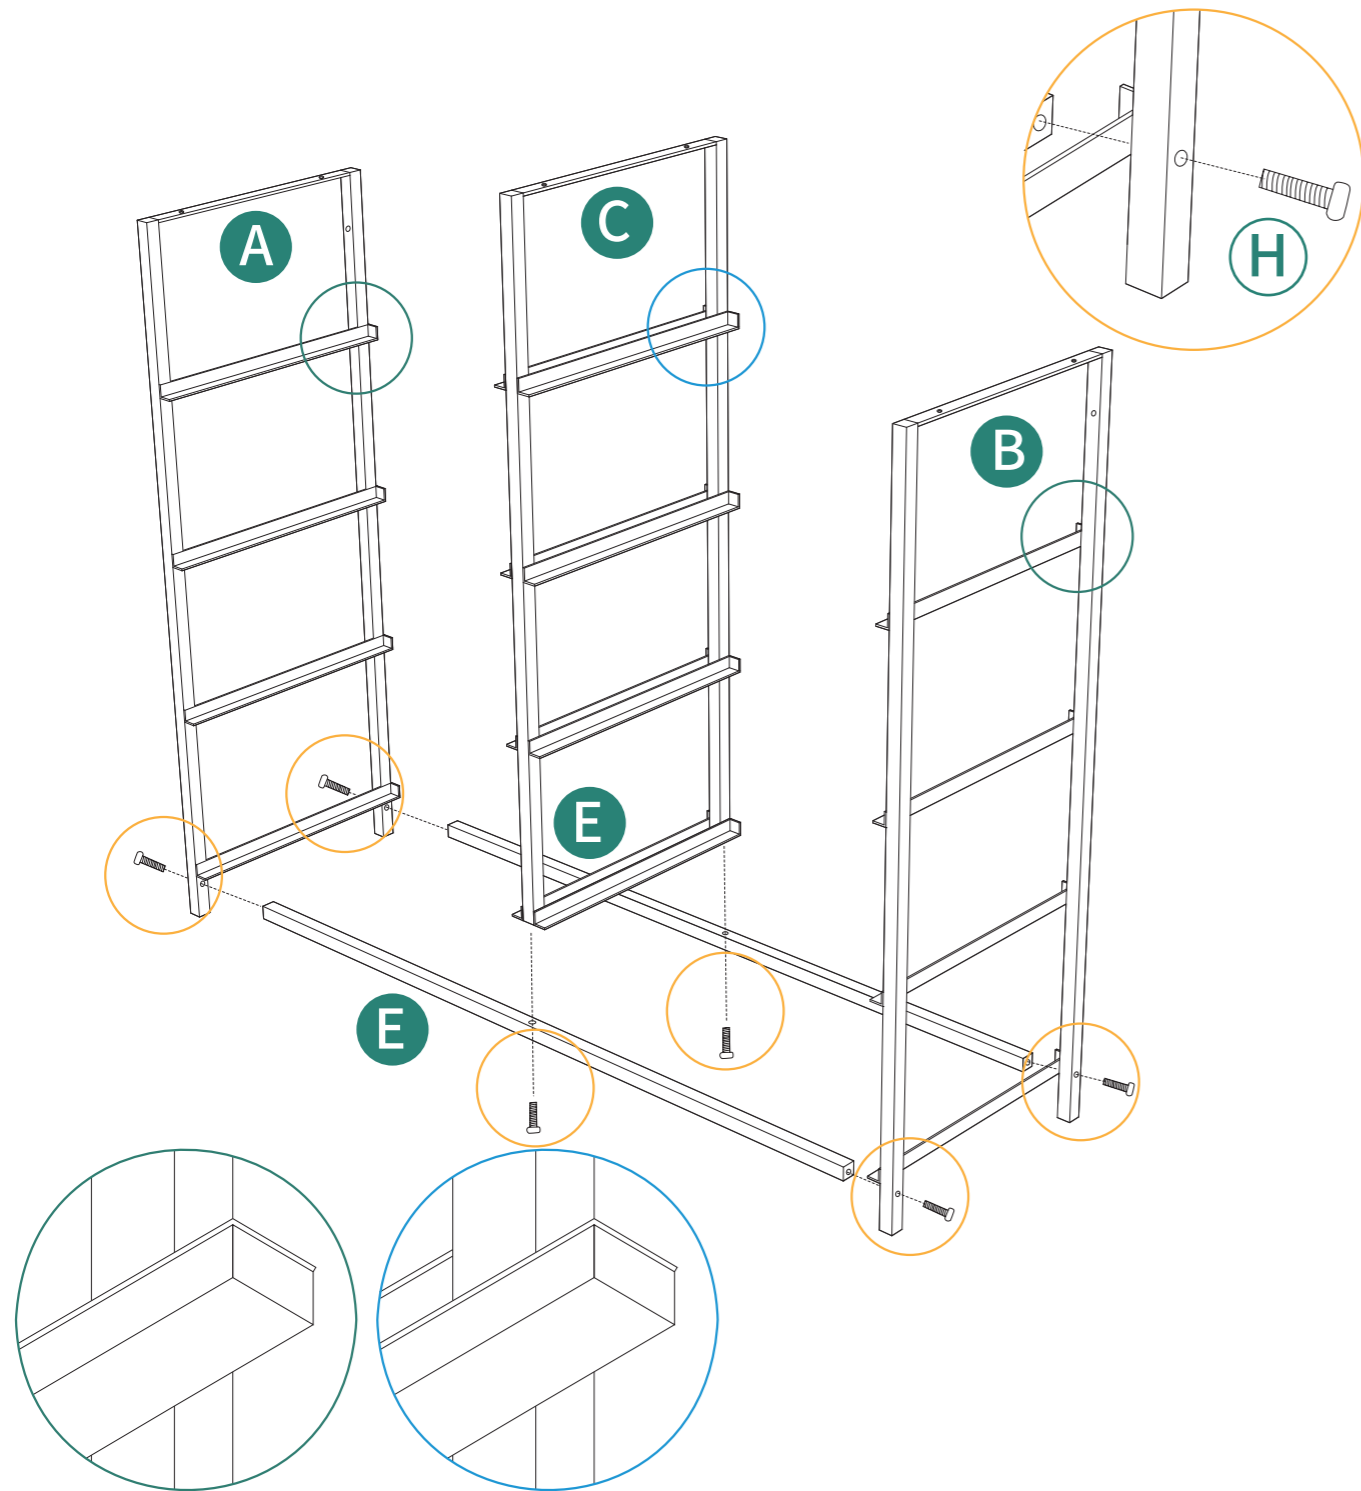

Please make sure that the iron frames are placed in the correct position and facing the correct direction.

3