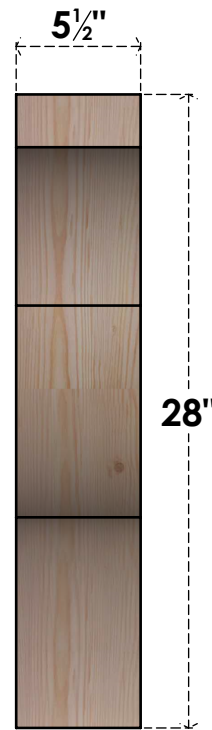

BRC06X28X28FST00SDF

5 1/2"W X 28"D X 28"H FUNSTON SMOOTH BRACE, DOUGLAS FIR

SIDE

FRONT

EKENA MILLWORK
 2300 WEST MAIN ST.
 CLARKSVILLE, TX 75426
 TOLL FREE: 866-607-0453
 WWW.EKENAMILLWORK.COM

NOTES

1. INSTALLATION TO BE COMPLETED IN ACCORDANCE WITH MANUFACTURER'S SPECIFICATIONS.
2. DRAWING MAY NOT BE TO SCALE
3. THIS DRAWING IS INTENDED FOR DESIGN AND PLANNING PURPOSES ONLY.
4. ALL INFORMATION CONTAINED HEREIN WAS CURRENT AT THE TIME OF DEVELOPMENT BUT MUST BE REVIEWED AND APPROVED BY THE PRODUCT MANUFACTURER TO BE CONSIDERED ACCURATE.
5. PRODUCTS ARE NOT KILN DRIED. THIS ITEM IS UNIQUE AND WILL CONTAIN THE NATURAL VARIATIONS THAT THE WOOD SPECIES OFFERS. THIS MAY RESULT IN VARIATIONS UP TO 1/4"