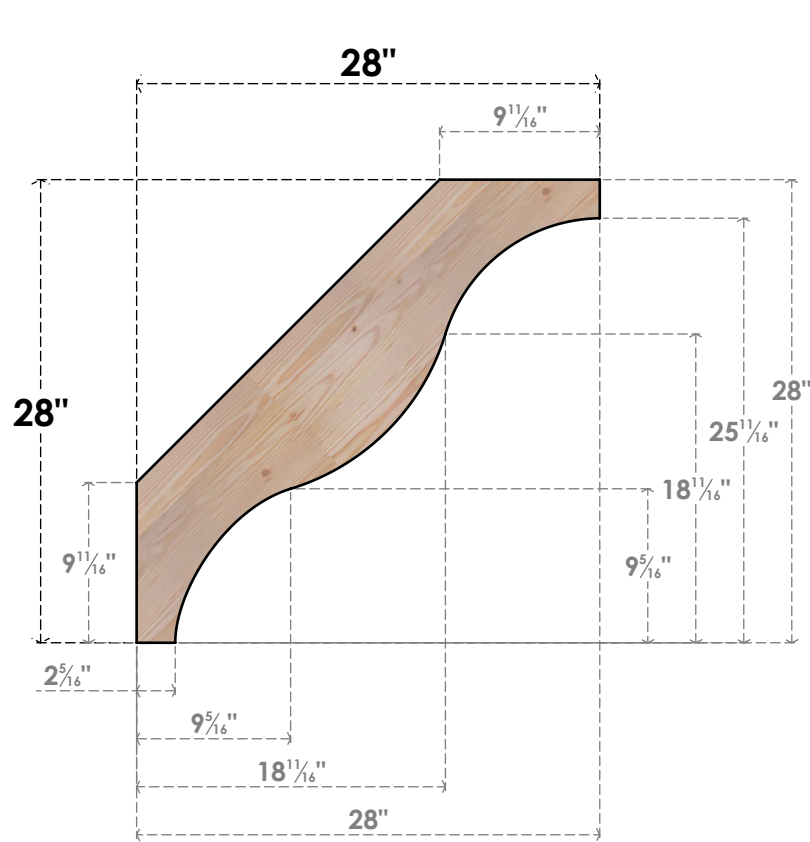

BRC06X28X28FST00SDF

5 1/2"W X 28"D X 28"H FUNSTON SMOOTH BRACE, DOUGLAS FIR

SIDE

FRONT

EKENA MILLWORK
 2300 WEST MAIN ST.
 CLARKSVILLE, TX 75426
 TOLL FREE: 866-607-0453
 WWW.EKENAMILLWORK.COM

NOTES

1. INSTALLATION TO BE COMPLETED IN ACCORDANCE WITH MANUFACTURER'S SPECIFICATIONS.
2. DRAWING MAY NOT BE TO SCALE
3. THIS DRAWING IS INTENDED FOR DESIGN AND PLANNING PURPOSES ONLY.
4. ALL INFORMATION CONTAINED HEREIN WAS CURRENT AT THE TIME OF DEVELOPMENT BUT MUST BE REVIEWED AND APPROVED BY THE PRODUCT MANUFACTURER TO BE CONSIDERED ACCURATE.
5. PRODUCTS ARE NOT KILN DRIED. THIS ITEM IS UNIQUE AND WILL CONTAIN THE NATURAL VARIATIONS THAT THE WOOD SPECIES OFFERS. THIS MAY RESULT IN VARIATIONS UP TO 1/4"