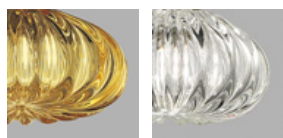

DIAMANTE FA

TECHNICAL DATA:

CERTIFICATIONS:

LIGHT SOURCES

LED	W	V	Hz	Beam Angle	Light Output
LED 2700K DIM2	1x60	120V	60HZ	G9	Led 2700 K 9 W 34 V 1100 lm DIM2 Phase Cut
LED 2700K DIM3	1x9	120V	60HZ		Led 2700 K 9 W 34 V 1100 lm DIM3 0-10V, Push
LED 3000K DIM2	1x9	120V	60HZ		Led 3000 K 9 W 34 V 1200 lm DIM2 Phase Cut
LED 3000K DIM3	1x9	120V	60HZ		Led 3000 K 9 W 34 V 1200 lm DIM3 0-10V, Push

VOLUME	Mc 0,02
GROSS WEIGHT	Kg 1,7
NET WEIGHT	Kg 1,2

[download](#)

SHADE FINISHING

AM

CR

FRAME FINISHING

NI