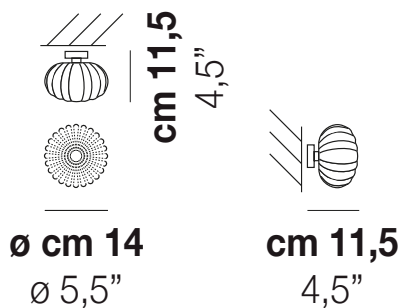

DIAMANTE FA

TECHNICAL DATA:

CERTIFICATIONS:

LIGHT SOURCES

LED	W	V	Hz	Beam Angle	Light Output
LED 2700K DIM2	1x60	120V	60HZ	G9	Led 2700 K 9 W 34 V 1100 lm DIM2 Phase Cut
LED 2700K DIM3	1x9	120V	60HZ		Led 2700 K 9 W 34 V 1100 lm DIM3 0-10V, Push
LED 3000K DIM2	1x9	120V	60HZ		Led 3000 K 9 W 34 V 1200 lm DIM2 Phase Cut
LED 3000K DIM3	1x9	120V	60HZ		Led 3000 K 9 W 34 V 1200 lm DIM3 0-10V, Push

VOLUME	Mc 0,02
GROSS WEIGHT	Kg 1,7
NET WEIGHT	Kg 1,2

[download](#)

SHADE FINISHING

AM

CR

FRAME FINISHING

NI