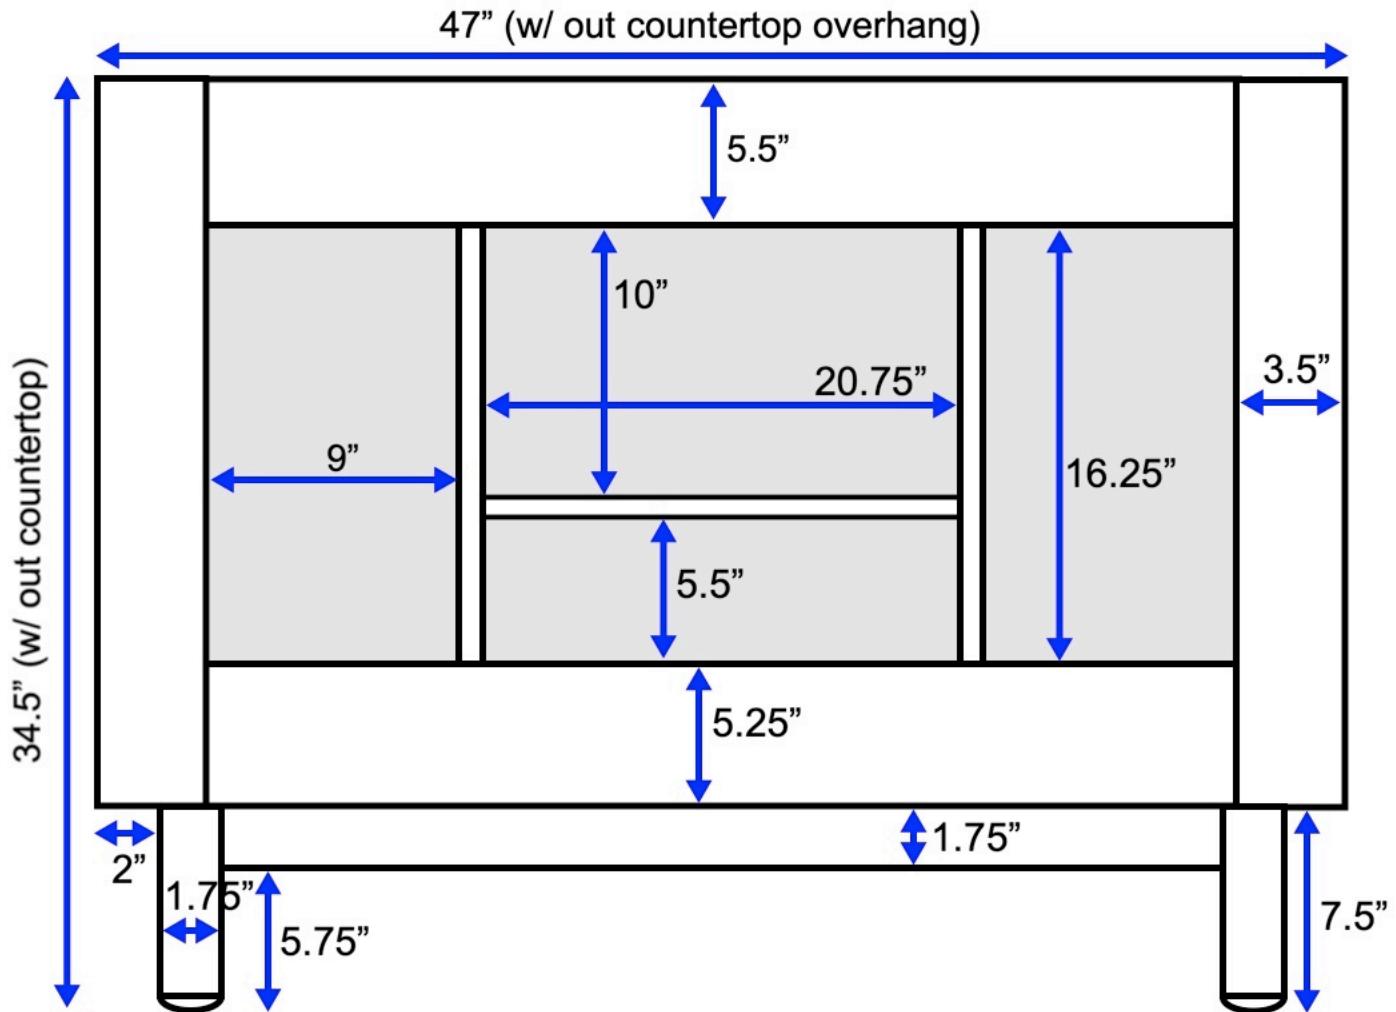

# 48-inch Bath Vanity (Back View)

All measurements are approximate and rounded to the nearest quarter-inch. Please allow for a slight margin of error.