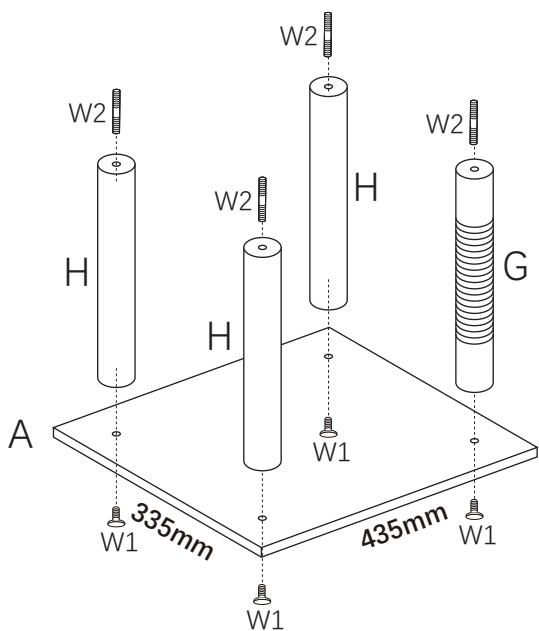

AMT0110-S

W1 : 8x35mm(16pcs)

W2 : 8x80mm(5pcs)

5mm(1pc)

N1(1pc)

N2(1pc)

N3(1pc)

A 435*335*12mm(1pc)

B 420*320mm(1pc)

C 435*335*9mm(1pc)

D 335*235*9mm(1pc)

E Φ 190*9mm(1pc)

F 100*45mm(1pc)

G 300*45mm(1pc)

H 300*45mm(6pcs)

I 215*25mm(3pcs)

J 420*45mm(1pc)

K 190*45mm(1pc)

AMT0110-S

1

2

3

AMT0110-S

4