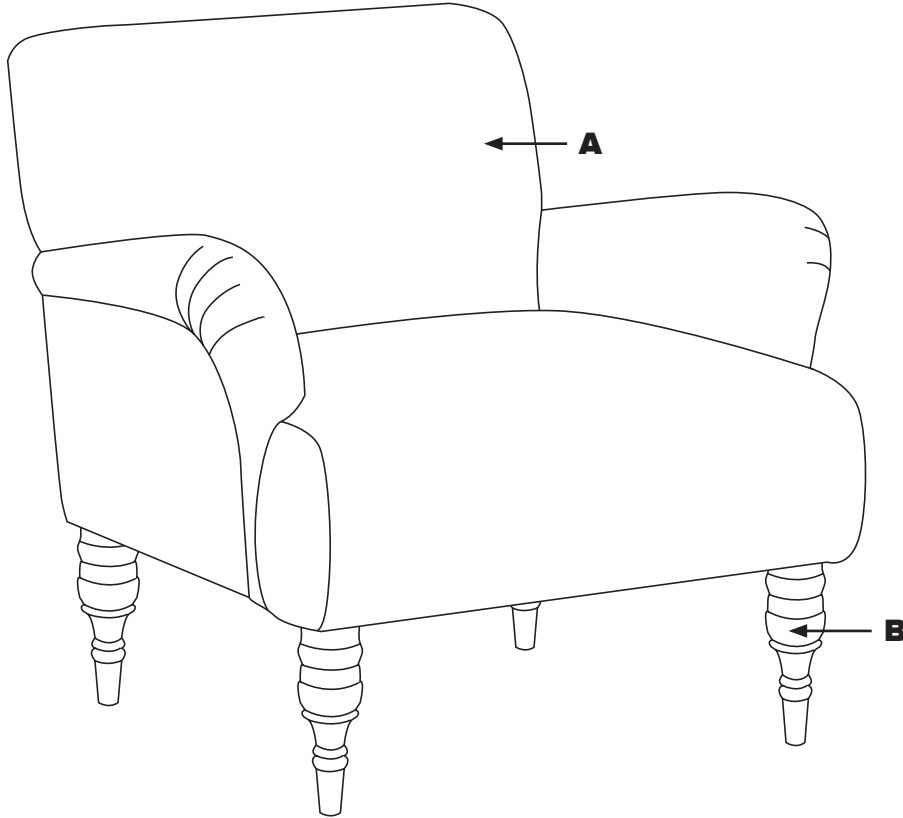

CHAIR ASSEMBLY

COMPONENTS

ITEM	DESCRIPTION	QTY
A	Chair	1
B	Legs	4

Please note: actual product may look different than illustration.

HARDWARE

(H1) x 8
1 1/4" flat washer

LIMITED WARRANTY

We guarantee our upholstered furniture against defects in construction for a period of one (1) year. When a structural defect is brought to our attention, we will repair or replace it at our option at no charge to the customer (includes parts and labor, not transportation costs). Fabric wear-ability for upholstered furniture is not covered by the warranty. Vacuum for regular cleaning.