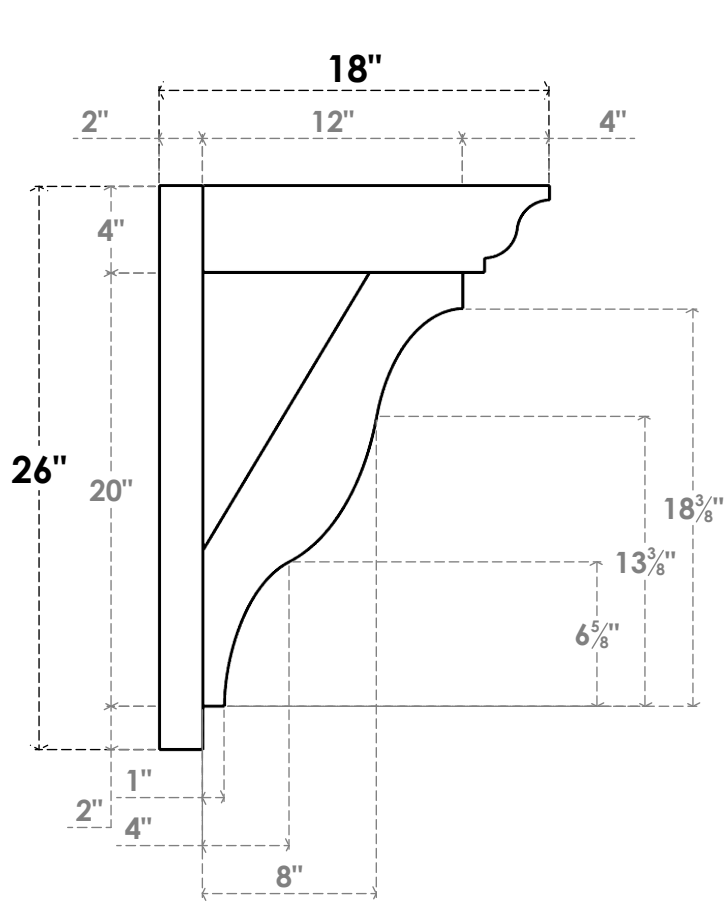

ITEM NUMBER: OUTUROC040X060X18000X26000X040X020X040FST04RCPR

4"W TOP X 6"W BACK X 18"D X 26"H X 4"T TOP X 2"T BACK TIMBERTHANE ROUGH CEDAR FUNSTON FAUX WOOD OPEN OUTLOOKER, TRADITIONAL TOP AND BLOCK BACK, 4"W CLOSED BRACE, PRIMED TAN

SIDE PROFILE

FRONT PROFILE

ISOMETRIC

GENERATED DATE : 07/06/2023

EKENA MILLWORK
2300 WEST MAIN ST.
CLARKSVILLE, TX 75426
TOLL FREE: 866-607-0453
WWW.EKENAMILLWORK.COM

NOTES

1. INSTALLATION TO BE COMPLETED IN ACCORDANCE WITH MANUFACTURER'S SPECIFICATIONS.
2. DRAWING MAY NOT BE TO SCALE
3. THIS DRAWING IS INTENDED FOR DESIGN AND PLANNING PURPOSES ONLY.
4. ALL INFORMATION CONTAINED HEREIN WAS CURRENT AT THE TIME OF DEVELOPMENT BUT MUST BE REVIEWED AND APPROVED BY THE PRODUCT MANUFACTURER TO BE CONSIDERED ACCURATE.
5. TIMBERTHANE ARCHITECTURAL PRODUCTS ARE MADE FROM HIGH DENSITY URETHANE AND COME FACTORY PRIMED