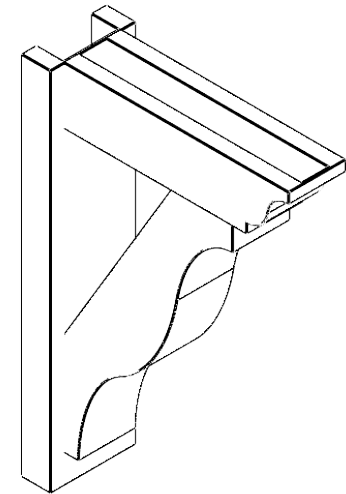

ITEM NUMBER: OUTUROC040X060X18000X26000X040X020X040FST04RCPR

4"W TOP X 6"W BACK X 18"D X 26"H X 4"T TOP X 2"T BACK TIMBERTHANE ROUGH CEDAR FUNSTON FAUX WOOD OPEN OUTLOOKER, TRADITIONAL TOP AND BLOCK BACK, 4"W CLOSED BRACE, PRIMED TAN

SIDE PROFILE

FRONT PROFILE

ISOMETRIC

GENERATED DATE : 07/06/2023

EKENA MILLWORK
2300 WEST MAIN ST.
CLARKSVILLE, TX 75426
TOLL FREE: 866-607-0453
WWW.EKENAMILLWORK.COM

NOTES

1. INSTALLATION TO BE COMPLETED IN ACCORDANCE WITH MANUFACTURER'S SPECIFICATIONS.
2. DRAWING MAY NOT BE TO SCALE
3. THIS DRAWING IS INTENDED FOR DESIGN AND PLANNING PURPOSES ONLY.
4. ALL INFORMATION CONTAINED HEREIN WAS CURRENT AT THE TIME OF DEVELOPMENT BUT MUST BE REVIEWED AND APPROVED BY THE PRODUCT MANUFACTURER TO BE CONSIDERED ACCURATE.
5. TIMBERTHANE ARCHITECTURAL PRODUCTS ARE MADE FROM HIGH DENSITY URETHANE AND COME FACTORY PRIMED