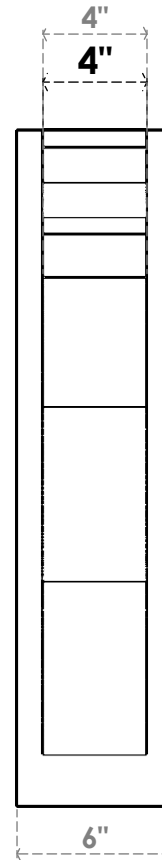

ITEM NUMBER: OUTUROC040X060X18000X26000X040X020X040FST04RCPR

4"W TOP X 6"W BACK X 18"D X 26"H X 4"T TOP X 2"T BACK TIMBERTHANE ROUGH CEDAR FUNSTON FAUX WOOD OPEN OUTLOOKER, TRADITIONAL TOP AND BLOCK BACK, 4"W CLOSED BRACE, PRIMED TAN

SIDE PROFILE

FRONT PROFILE

ISOMETRIC

GENERATED DATE : 07/06/2023

EKENA MILLWORK
2300 WEST MAIN ST.
CLARKSVILLE, TX 75426
TOLL FREE: 866-607-0453
WWW.EKENAMILLWORK.COM

NOTES

1. INSTALLATION TO BE COMPLETED IN ACCORDANCE WITH MANUFACTURER'S SPECIFICATIONS.
2. DRAWING MAY NOT BE TO SCALE
3. THIS DRAWING IS INTENDED FOR DESIGN AND PLANNING PURPOSES ONLY.
4. ALL INFORMATION CONTAINED HEREIN WAS CURRENT AT THE TIME OF DEVELOPMENT BUT MUST BE REVIEWED AND APPROVED BY THE PRODUCT MANUFACTURER TO BE CONSIDERED ACCURATE.
5. TIMBERTHANE ARCHITECTURAL PRODUCTS ARE MADE FROM HIGH DENSITY URETHANE AND COME FACTORY PRIMED