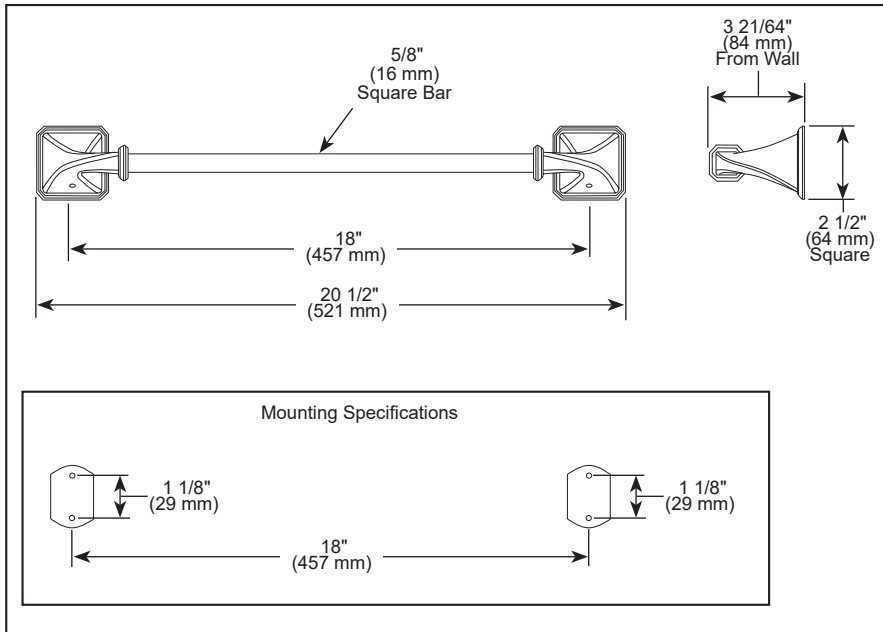

## ACCESSORIES

- Virage® Bath Collection
- 18" Towel Bar

### STANDARD SPECIFICATIONS:

- Wood blocking is preferable behind all wall surfaces. If wood blocking is not available, the following fasteners are suggested: Tile/Masonry-Plastic or lead Anchors; Plaster/drywall-Toggle bolts.
- Mounting hardware and mounting instructions included with product.
- Note: Only plastic anchors are included with the mounting hardware.