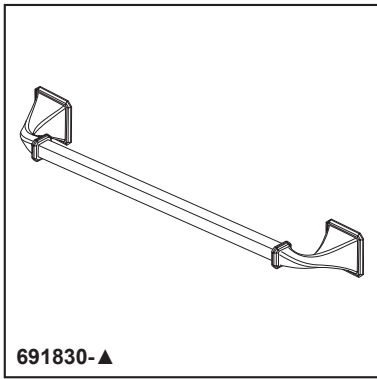

## ACCESSORIES

- Virage® Bath Collection
- 18" Towel Bar

### STANDARD SPECIFICATIONS:

- Wood blocking is preferable behind all wall surfaces. If wood blocking is not available, the following fasteners are suggested: Tile/Masonry-Plastic or lead Anchors; Plaster/drywall-Toggle bolts.
- Mounting hardware and mounting instructions included with product.
- Note: Only plastic anchors are included with the mounting hardware.