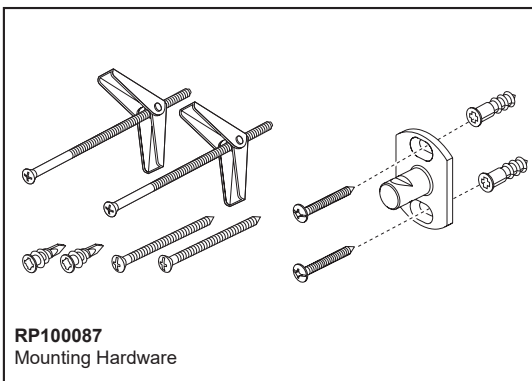

▲ Designate proper finish suffix