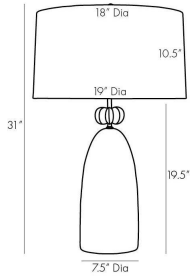

## HALEY LAMP

44775-249

H: 31 IN, Dia: 19.00 IN

Smoke Luster Ombre Glass,  
Antique Brass

The ornament-inspired shape of this glass lamp delivers a classic appeal to a space, while a smoke luster ombre finish and antique brass detail imparts a more contemporary vibe. Irridescent hues travel down the façade, blending into one another before eventually fading into clear glass. When illuminated, a colorful palette of moody tones become more prominent. Topped with an off-white linen drum shade with off-white cotton lining and an acrylic sphere with brass finial. Finish will vary.

### DIMENSIONS

Body	H: 19.5 IN, Dia: 7.50 IN
Foot Print	Dia: 7.50 IN
Shade Bottom	Dia: 19.00 IN
Shade Side	H: 10.5 IN
Shade Top	Dia: 18.00 IN
Harp Size	9 IN

### WIRING

Rating	Indoor Only
Tilt Test	10 Degrees - AU
Cord	10 FT, Back of Lamp Base, Clear/Silver, SPT-2
Socket	1, Type A - E26
Switch	At Socket, 3-Way Rotary
Maximum Watt	150
Voltage	110-120 V

### SHIPPING

Product Weight	9.26 lbs
Gross Weight 1	10.91 lbs
Gross Weight 2	5 lbs
Shipping Box 1	H: 26 IN, L: 10 IN, W: 10 IN
Shipping Box 2	H: 14.5 IN, L: 21 IN, W: 21 IN