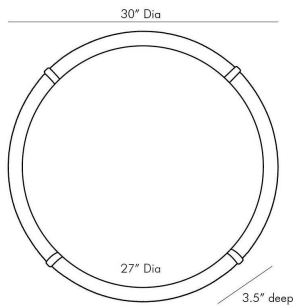

ARTERIO RS

EDMUND MIRROR

4846

D: 3.5 IN, Dia: 30.00 IN

Brown Leather

The simple sphere design of this brown leather-wrapped mirror delivers a rustic aesthetic to a wall space. Solid antique brass pieces cuff the natural frame which surrounds beveled glass recalling the artistry of vintage watch bands. Opulent yet austere this mirror delivers a classic and masculine appeal to any room. Features a security cleat attachment. finish will vary.

APPEARANCE

Material	Leather, Brass, Mirror
Finish	Brown, Antique Brass, Plain
Finish Will Vary	Yes
Top Coat/Sealant	No

DIMENSIONS

Actual Mirror	Dia: 27.00 IN
---------------	---------------

SHIPPING

Product Weight	29.5 lbs
Gross Weight 1	41 lbs
Shipping Box 1	H: 34 IN, L: 34 IN, W: 5 IN

ADDITIONAL INFO

Features	T-Screw Hardware Included
Hanger Position	Vertical Only
Hanger Type	Security Cleat

CONTRACT

Contract Suitable	Yes
-------------------	-----