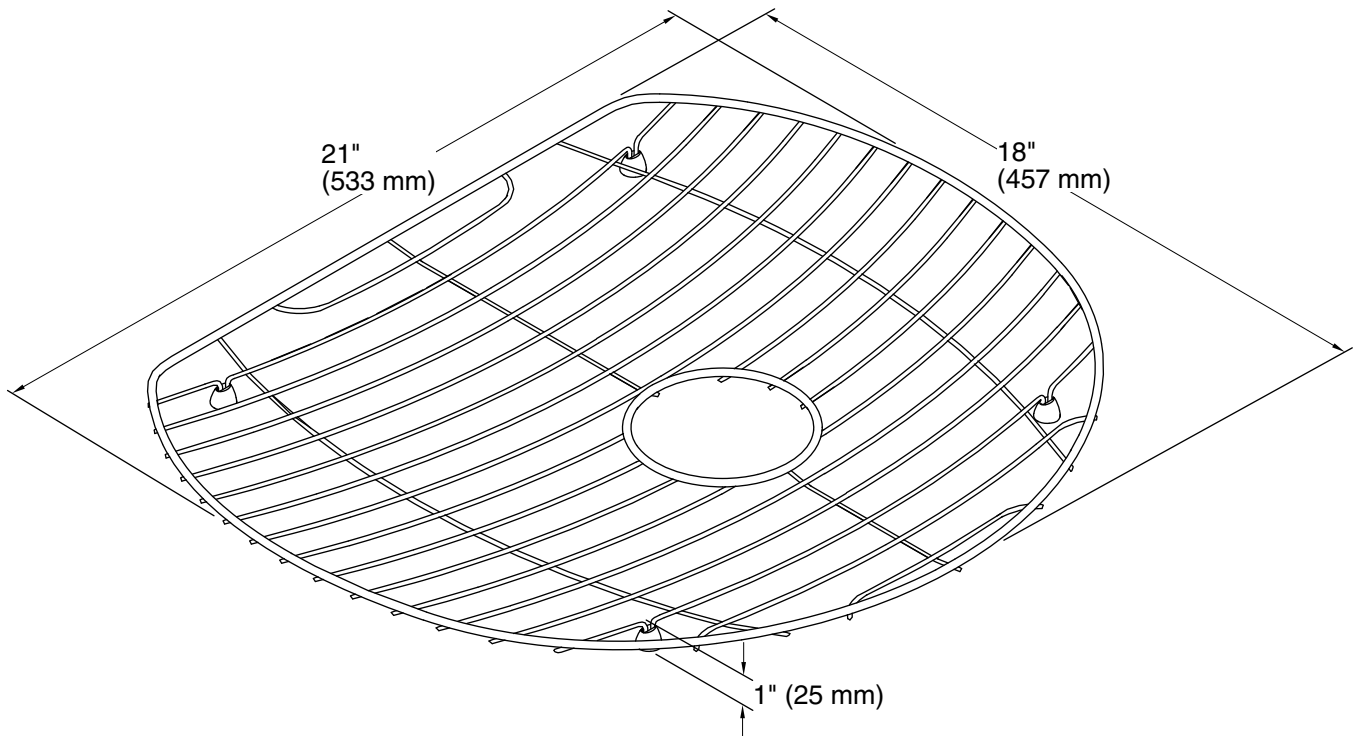

Available Colors/Finishes

Color tiles intended for reference only.

Color	Code	Description
	ST	Stainless Steel

Technical Information

All product dimensions are nominal.

Material: Stainless Steel