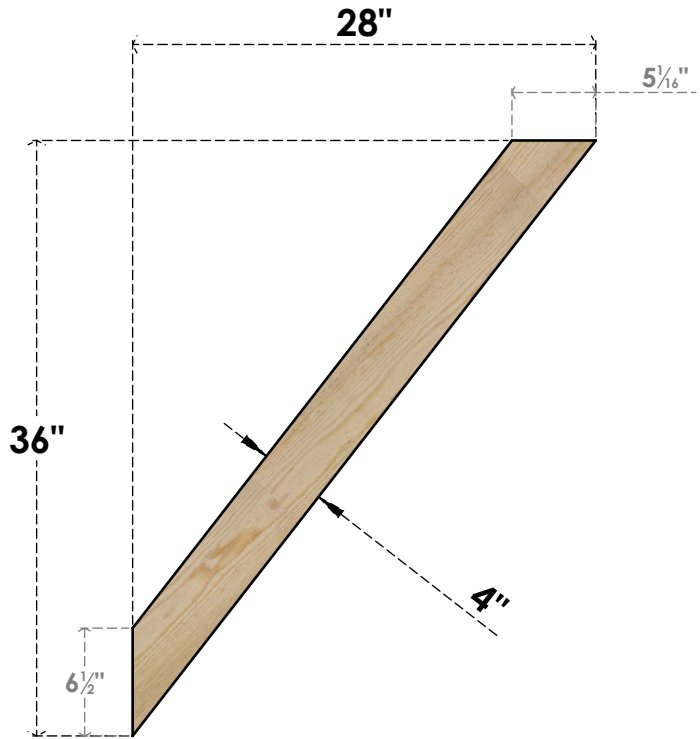

BRC04X28X36TRA00RDF

4"W X 28"D X 36"H TRADITIONAL ROUGH SAWN BRACE, DOUGLAS FIR

SIDE

FRONT

EKENA MILLWORK
 2300 WEST MAIN ST.
 CLARKSVILLE, TX 75426
 TOLL FREE: 866-607-0453
 WWW.EKENAMILLWORK.COM

NOTES

1. INSTALLATION TO BE COMPLETED IN ACCORDANCE WITH MANUFACTURER'S SPECIFICATIONS.
2. DRAWING MAY NOT BE TO SCALE
3. THIS DRAWING IS INTENDED FOR DESIGN AND PLANNING PURPOSES ONLY.
4. ALL INFORMATION CONTAINED HEREIN WAS CURRENT AT THE TIME OF DEVELOPMENT BUT MUST BE REVIEWED AND APPROVED BY THE PRODUCT MANUFACTURER TO BE CONSIDERED ACCURATE.
5. PRODUCTS ARE NOT KILN DRIED. THIS ITEM IS UNIQUE AND WILL CONTAIN THE NATURAL VARIATIONS THAT THE WOOD SPECIES OFFERS. THIS MAY RESULT IN VARIATIONS UP TO 1/4"