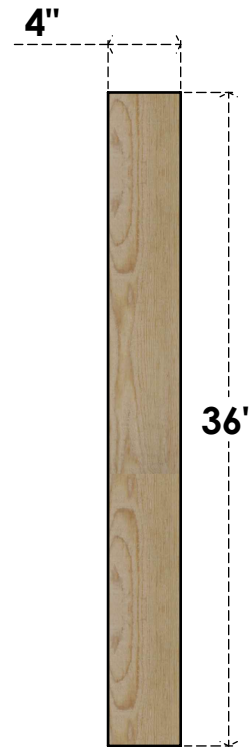

BRC04X28X36TRA00RDF

4"W X 28"D X 36"H TRADITIONAL ROUGH SAWN BRACE, DOUGLAS FIR

SIDE

FRONT

EKENA MILLWORK
 2300 WEST MAIN ST.
 CLARKSVILLE, TX 75426
 TOLL FREE: 866-607-0453
 WWW.EKENAMILLWORK.COM

NOTES

1. INSTALLATION TO BE COMPLETED IN ACCORDANCE WITH MANUFACTURER'S SPECIFICATIONS.
2. DRAWING MAY NOT BE TO SCALE
3. THIS DRAWING IS INTENDED FOR DESIGN AND PLANNING PURPOSES ONLY.
4. ALL INFORMATION CONTAINED HEREIN WAS CURRENT AT THE TIME OF DEVELOPMENT BUT MUST BE REVIEWED AND APPROVED BY THE PRODUCT MANUFACTURER TO BE CONSIDERED ACCURATE.
5. PRODUCTS ARE NOT KILN DRIED. THIS ITEM IS UNIQUE AND WILL CONTAIN THE NATURAL VARIATIONS THAT THE WOOD SPECIES OFFERS. THIS MAY RESULT IN VARIATIONS UP TO 1/4"